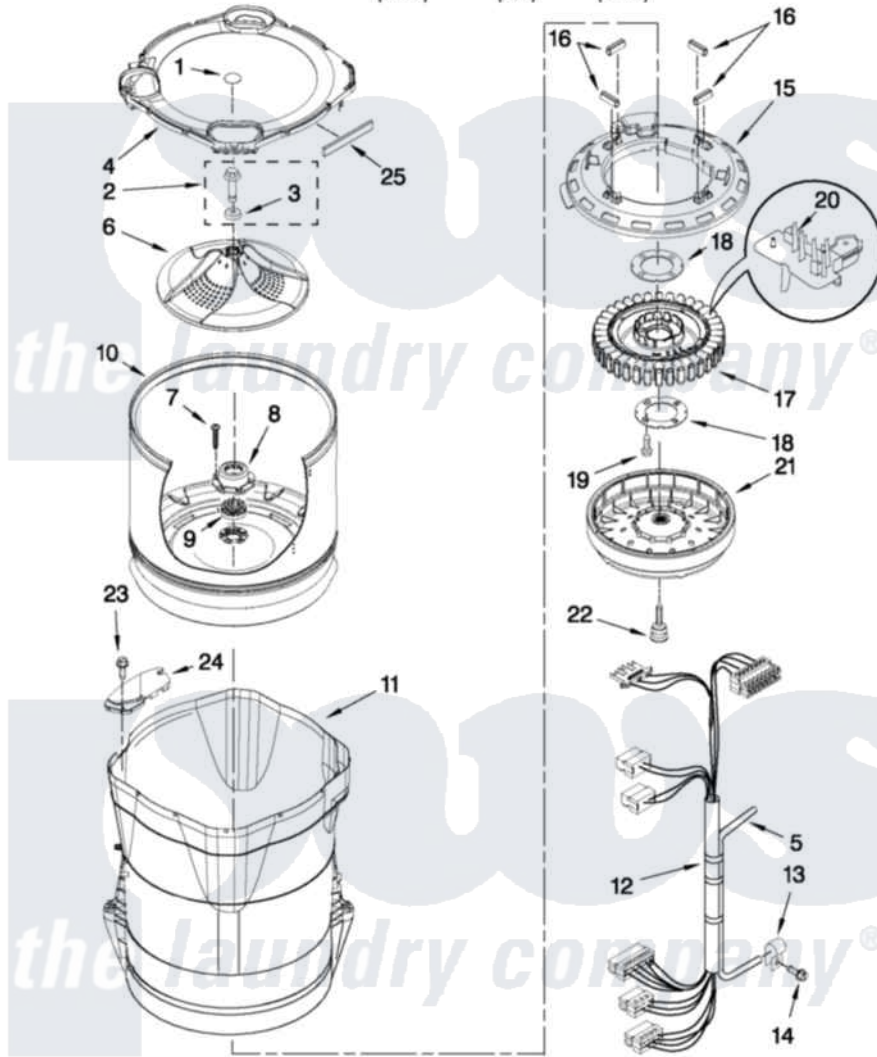

Maytag MVWB755YQ0 03 - MOTOR, BASKET AND TUB PARTS

MOTOR, BASKET AND TUB PARTS

For Models: MVWB755YQ0, MVWB755YR0, MVWB755YL0
(White) (Red) (Silver)

W10401556

FOR ORDERING INFORMATION REFER TO PARTS PRICE LIST

5

Maytag [Residential Maytag MVWB755YQ0 Washer Parts](#) Parts Diagram 03 - MOTOR, BASKET AND TUB PARTS
Click on the part number to view part

Item	Original Part Number	Replaced By	Status	Part Description
1	W10149460			Cap, Impeller
2	W10076270			Screw And Washer Assembly
3	W10076260			Washer
4	W10309696			Tub Ring
5	8572540	353244		Hose, Pressure Switch
6	W10141017			Impeller
7	8533953			Screw, 8-16 X 1.000
8	W10118114	280145		Hub
9	8545953	280145		Hub
10	W10310957			Basket Assembly
11	W10128830	W10193886		Tub-Outer
12	W10137697			Harness, Lower
13	W10005430			Clamp, Pressure Hose Retainer
14	8533957			Screw, 10-16 X 1/2
15	W10137698			Shield, Drive Motor
16	8565172	280142		Tube

17	8565170	W10419333	Stator, Motor
18	8557836		Plate, Stator
19	8534042		Screw, 1/4-20 X .968
20	W10178988		Rps Assembly
21	8565177	280146	Rotor
22	N/P	Not Available	BOLT, ROTOR ASSEMBLY NON-SERVICEABLE (SUPPLIED W/ROTOR)
23	8533928		Screw, 8-18 X 3/4
24	W10222008		Filter, Dual Pump Hood
25	W10205824		Absorber, Impact