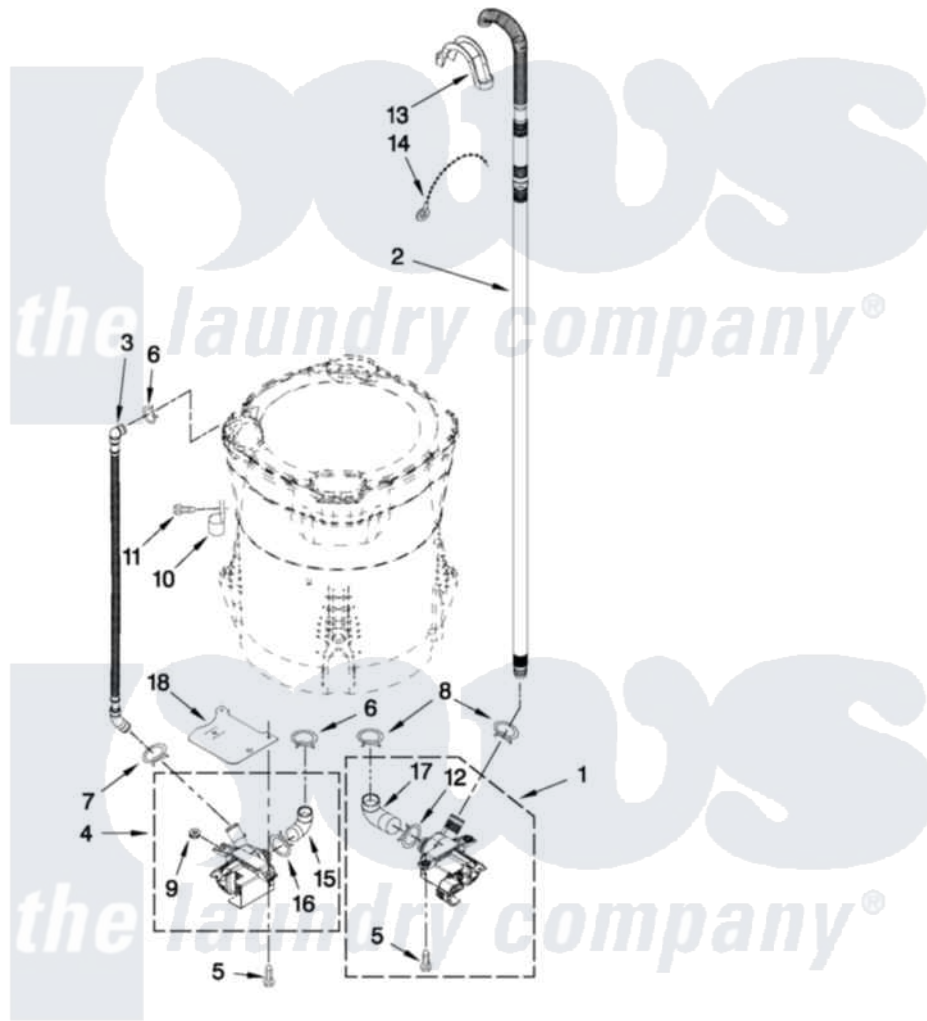

Maytag MVWB755YQ0 04 - PUMP PARTS

PUMP PARTS

For Models: MVWB755YQ0, MVWB755YR0, MVWB755YL0
(White) (Red) (Silver)

FOR ORDERING INFORMATION REFER TO PARTS PRICE LIST

W10401556

7

Maytag [Residential Maytag MVWB755YQ0 Washer Parts](#) Parts Diagram 04 - PUMP PARTS
Click on the part number to view part

Item	Original Part Number	Replaced By	Status	Part Description
1	W10281682	W10217134		Pump-Water
2	W10236686			Hose, Drain
3	8543774			Hose, Recirc
4	W10049400	W10233462		Pump-Water
5	W10004910			Screw, 12-16 X 1-1/4
6	370449	285655		Clamp, Hose
7	8269146			Clamp, Hose
8	8317496	285655		Clamp, Hose
9	8182771	280155		Grommet
10	8534021			Clamp, Recirc Hose Retainer
11	8533943	W10109200		Screw, Baffle Mounting
12	8182768	285655		Clamp, Hose
13	8576642			Retainer, Drain Hose
14	W10339879			Tie, Cable
15	8182769			Hose, Recirc Pump
16	8182770	3367052		Clamp, Hose