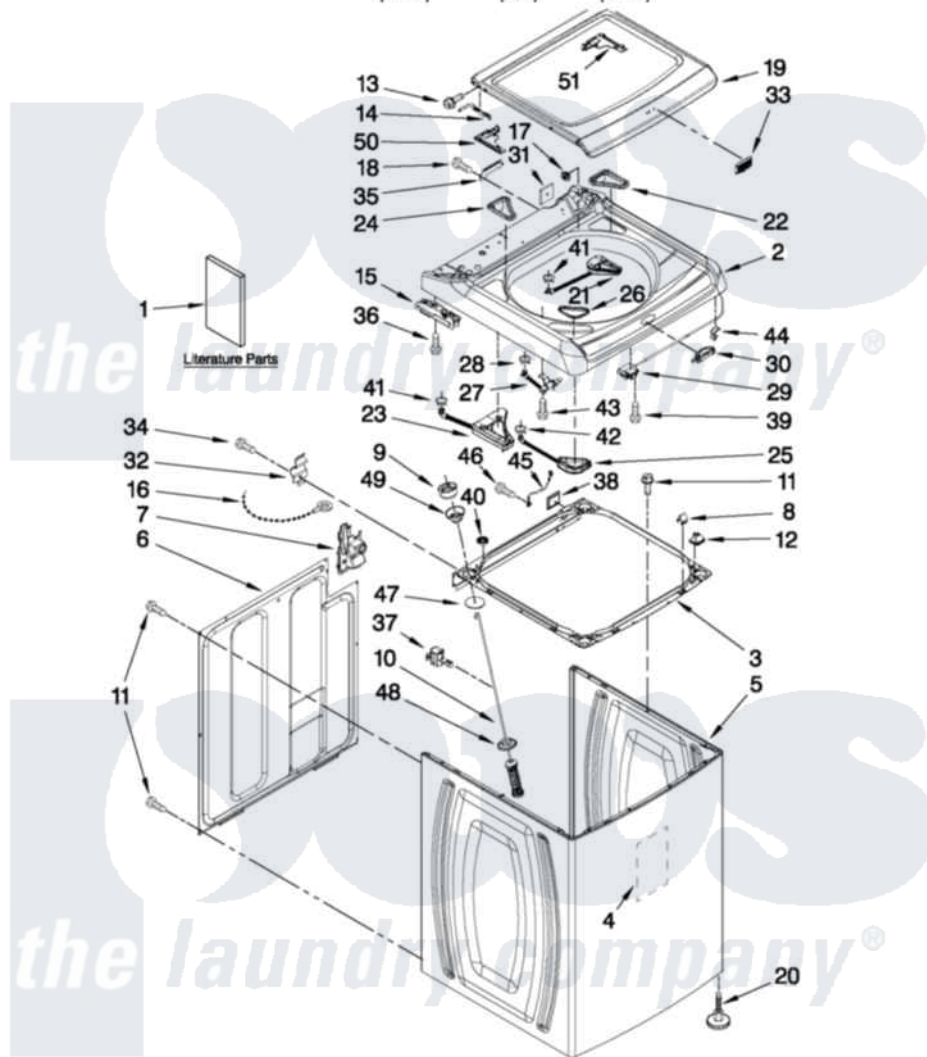

Maytag MVWB755YR0 01 - TOP AND CABINET PARTS

MAYTAG

TOP AND CABINET PARTS

For Models: MVWB755YQ0 (White), MVWB755YR0 (Red), MVWB755YL0 (Silver)

AUTOMATIC WASHER

FOR ORDERING INFORMATION REFER TO PARTS PRICE LIST

8-11 Printed In U.S.A. (MP)(bay)

1

Part No. W10401556 Rev. B

[Maytag Residential Maytag MVWB755YR0 Washer Parts](#) Parts Diagram 01 - TOP AND CABINET PARTS
 Click on the part number to view part

Item	Original Part Number	Replaced By	Status	Part Description
1	W10240438		Not Available	Installation Instructions (English/French)
"	W10240439		Not Available	Installation Instructions (Spanish)
"	W10420493		Not Available	USE & CARE GUIDE (ENGLISH/FRENCH)
"	W10374149		Not Available	TECH SHEET
"	W10092818		Not Available	INSTALLATION INSTRUCTIONS
"	W10372130		Not Available	ENERGY GUIDE
2	W10141678			Top
"	W10093833			Top
"	W10093820			Top
3	W10162604	W10198634		Frame
4	W10414221			Cabinet, Damper Sound
5	8566097	W10434974		Cabinet
"	W10093798	W10193880		Cabinet
"	W10093799	W10193881		Cabinet