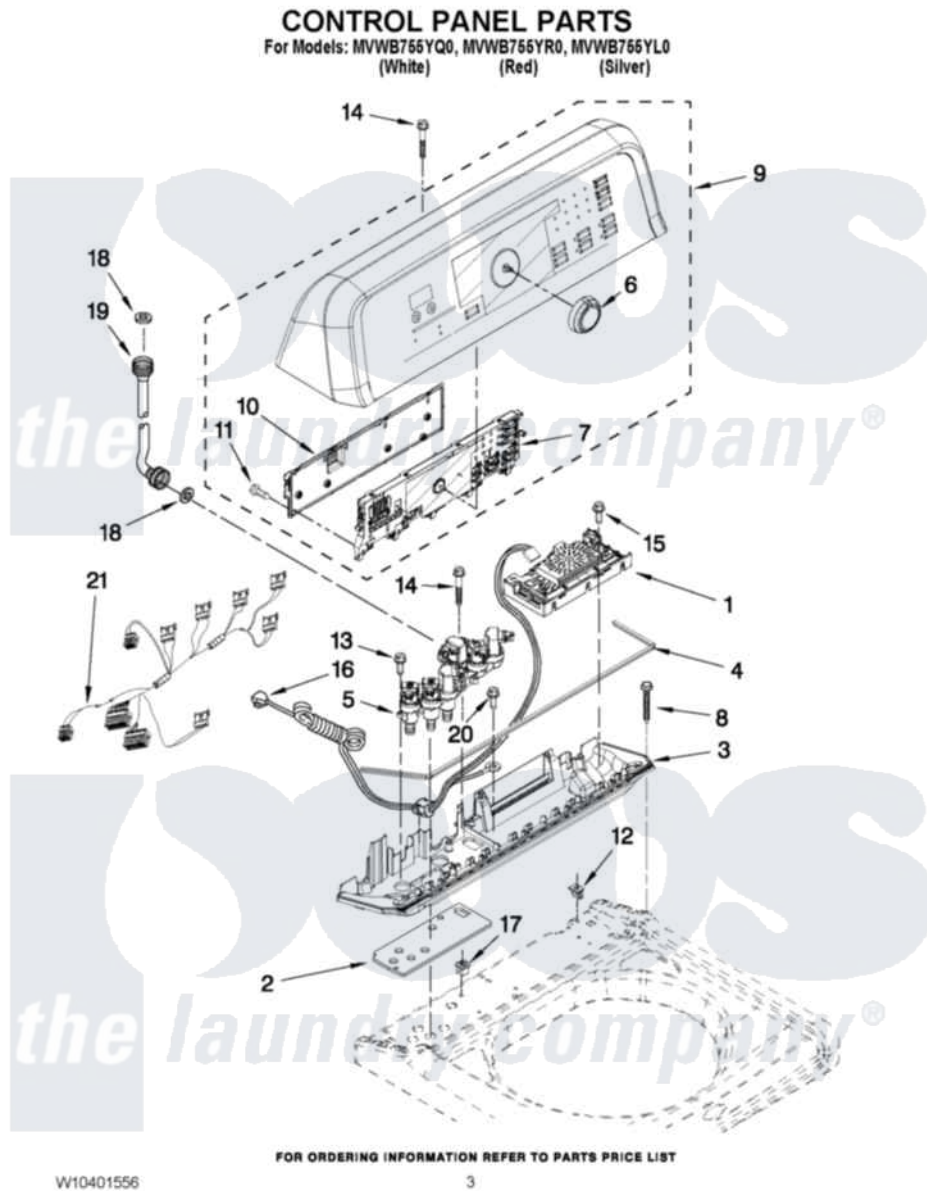

# Maytag MVWB755YR0 02 - CONTROL PANEL PARTS

Maytag [Residential Maytag MVWB755YR0 Washer Parts](#) Parts Diagram 02 - CONTROL PANEL PARTS  
Click on the part number to view part

Item	Original Part Number	Replaced By	Status	Part Description
1	<a href="#">W10345090</a>			Control Unit Assembly, Machine And Motor
2	W10141695		Not Available	Gasket, Valve Tray
3	<a href="#">W10110213</a>			Tray Assembly, Console
"	<a href="#">W10110846</a>			Tray Assembly, Console
4	W10141693		Not Available	Gasket, Console/Tray
5	<a href="#">W10326913</a>			Valve, Log Assembly W/Harness
6	<a href="#">W10051126</a>			Knob Assembly
7	<a href="#">W10338067</a>			User Interface
8	<a href="#">W10004990</a>			Screw, 6-20 X 1.2
9	<a href="#">W10372172</a>			Console
"	<a href="#">W10372173</a>			Console
"	<a href="#">W10372174</a>			Console
10	<a href="#">W10051124</a>			Cover, Rear
11	<a href="#">W10003770</a>			Screw, 6-19 X 1/2
12	<a href="#">W10022060</a>			Nut, Push-In

13	<a href="#">W10052600</a>		Screw, 8-18 X 3/4
14	<a href="#">8565324</a>		Screw, 10-16 X 1.75
15	<a href="#">8281136</a>		Screw, 10-16 X 3/4
16	<a href="#">3407203</a>		Cord Assembly, Power
17	<a href="#">98460</a>		Nut, Push-In
18	W10242307	<a href="#">16123</a>	Washer Inlet-Hose Miscellaneous Parts Must be Ordered Separately.
19	W10194208	<a href="#">89503</a>	Hose-Inlet
"	W10194209	<a href="#">89503</a>	Hose-Inlet
20	<a href="#">3351614</a>		Screw, Gearcase Cover Mounting
21	<a href="#">W10328039</a>		Harness, 6-Coil Valve, W/O Heater