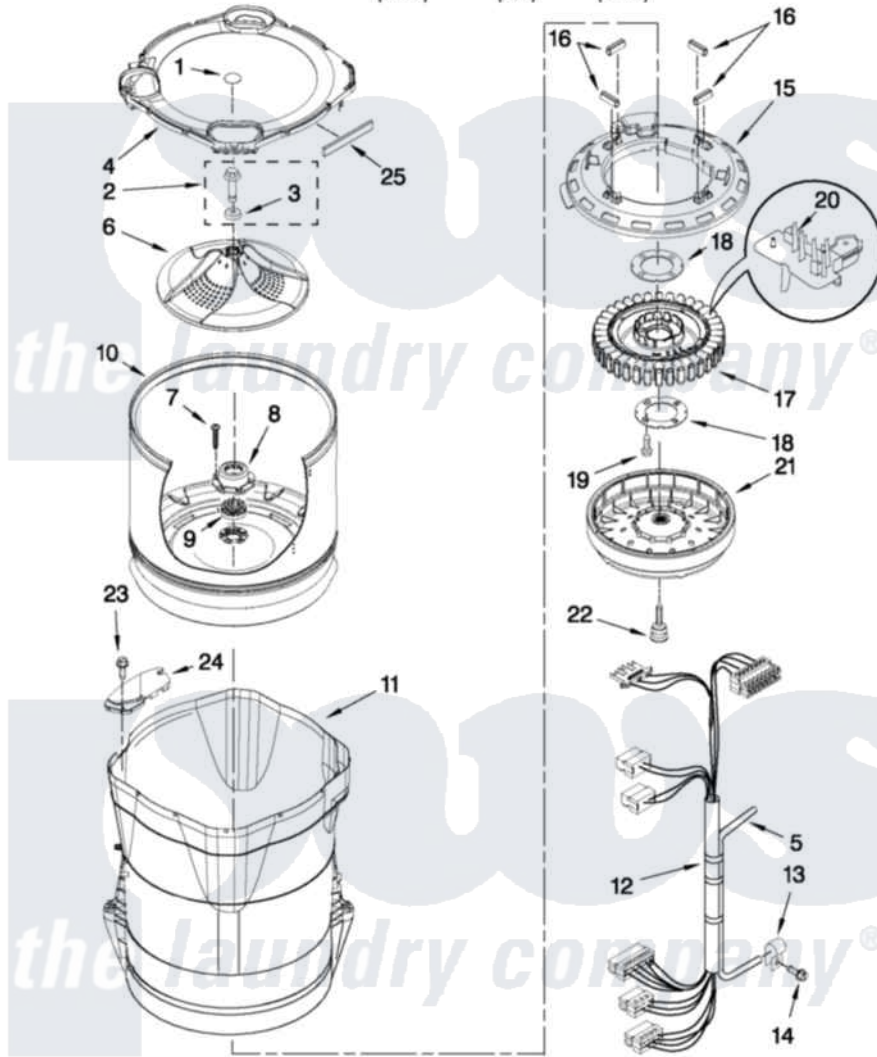

# Maytag MVWB755YR0 03 - MOTOR, BASKET AND TUB PARTS

## MOTOR, BASKET AND TUB PARTS

For Models: MVWB755YQ0, MVWB755YR0, MVWB755YL0  
(White) (Red) (Silver)

W10401556

FOR ORDERING INFORMATION REFER TO PARTS PRICE LIST

5

Maytag [Residential Maytag MVWB755YR0 Washer Parts](#) Parts Diagram 03 - MOTOR, BASKET AND TUB PARTS  
Click on the part number to view part

Item	Original Part Number	Replaced By	Status	Part Description
1	<a href="#">W10149460</a>			Cap, Impeller
2	<a href="#">W10076270</a>			Screw And Washer Assembly
3	<a href="#">W10076260</a>			Washer
4	<a href="#">W10309696</a>			Tub Ring
5	8572540	<a href="#">353244</a>		Hose, Pressure Switch
6	<a href="#">W10141017</a>			Impeller
7	<a href="#">8533953</a>			Screw, 8-16 X 1.000
8	W10118114	<a href="#">280145</a>		Hub
9	8545953	<a href="#">280145</a>		Hub
10	<a href="#">W10310957</a>			Basket Assembly
11	W10128830	<a href="#">W10193886</a>		Tub-Outer
12	<a href="#">W10137697</a>			Harness, Lower
13	<a href="#">W10005430</a>			Clamp, Pressure Hose Retainer
14	<a href="#">8533957</a>			Screw, 10-16 X 1/2
15	<a href="#">W10137698</a>			Shield, Drive Motor
16	8565172	<a href="#">280142</a>		Tube

17	8565170	<a href="#">W10419333</a>	Stator, Motor
18	<a href="#">8557836</a>		Plate, Stator
19	<a href="#">8534042</a>		Screw, 1/4-20 X .968
20	<a href="#">W10178988</a>		Rps Assembly
21	8565177	<a href="#">280146</a>	Rotor
22	N/P	Not Available	BOLT, ROTOR ASSEMBLY NON-SERVICEABLE (SUPPLIED W/ROTOR)
23	<a href="#">8533928</a>		Screw, 8-18 X 3/4
24	<a href="#">W10222008</a>		Filter, Dual Pump Hood
25	<a href="#">W10205824</a>		Absorber, Impact