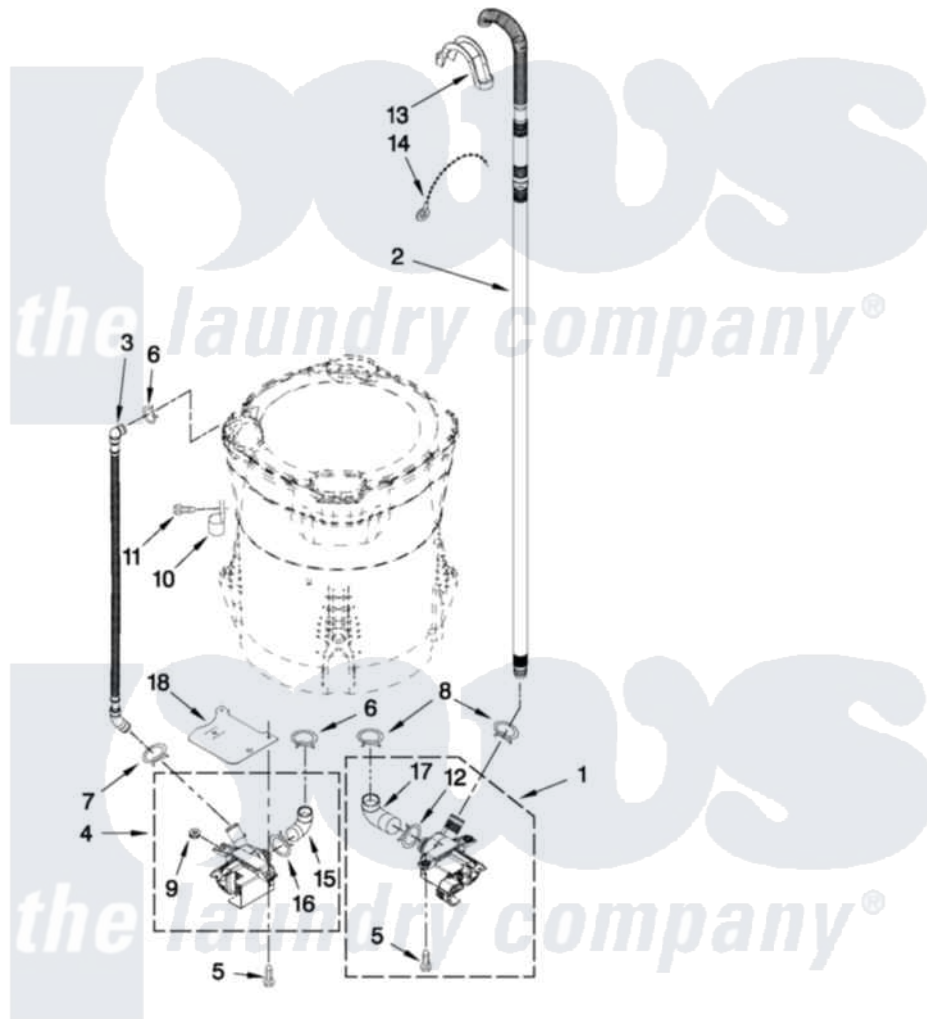

Maytag MVWB755YR0 04 - PUMP PARTS

PUMP PARTS

For Models: MVWB755YQ0, MVWB755YR0, MVWB755YL0
(White) (Red) (Silver)

FOR ORDERING INFORMATION REFER TO PARTS PRICE LIST

W10401556

7

Maytag [Residential Maytag MVWB755YR0 Washer Parts](#) Parts Diagram 04 - PUMP PARTS

[Click on the part number to view part](#)

Item	Original Part Number	Replaced By	Status	Part Description
1	W10281682	W10217134		Pump-Water
2	W10236686			Hose, Drain
3	8543774			Hose, Recirc
4	W10049400	W10233462		Pump-Water
5	W10004910			Screw, 12-16 X 1-1/4
6	370449	285655		Clamp, Hose
7	8269146			Clamp, Hose
8	8317496	285655		Clamp, Hose
9	8182771	280155		Grommet
10	8534021			Clamp, Recirc Hose Retainer
11	8533943	W10109200		Screw, Baffle Mounting
12	8182768	285655		Clamp, Hose
13	8576642			Retainer, Drain Hose
14	W10339879			Tie, Cable
15	8182769			Hose, Recirc Pump
16	8182770	3367052		Clamp, Hose