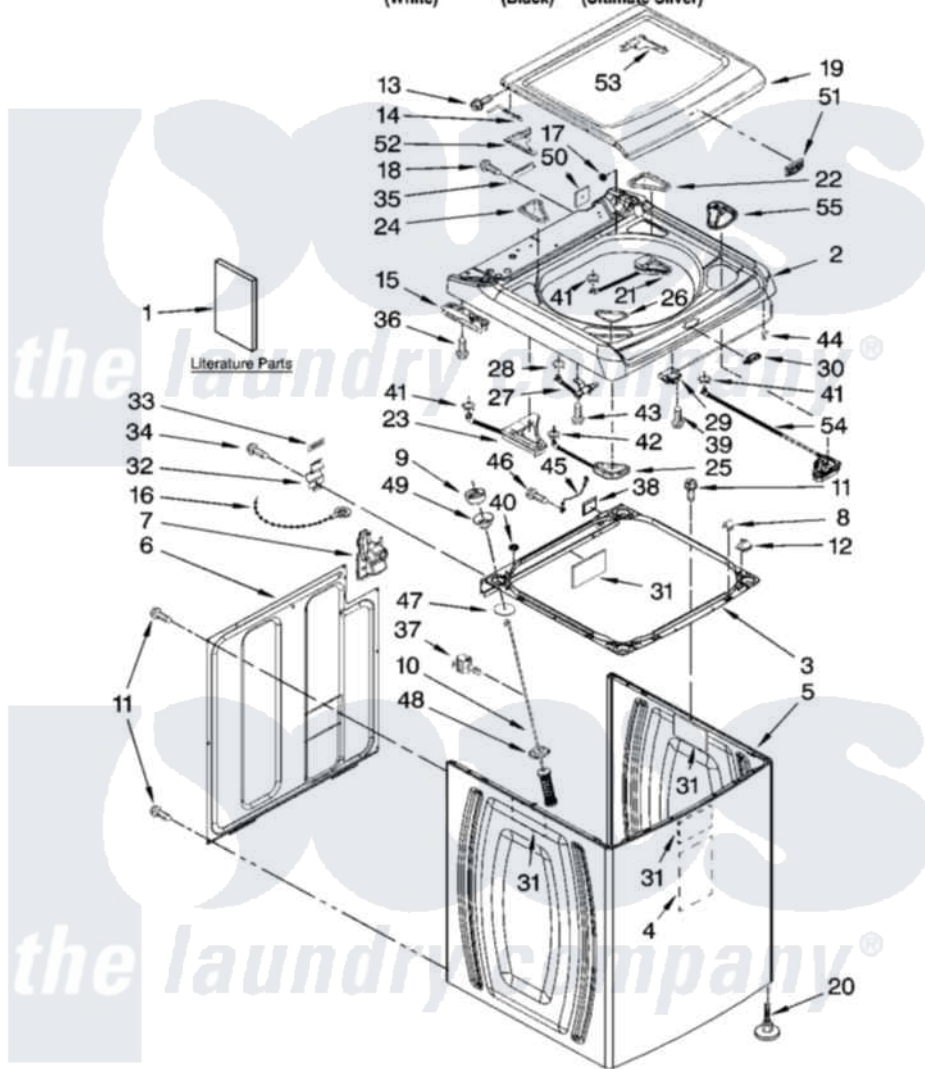

Maytag MVWB800VQ0 01 - TOP AND CABINET PARTS

MAYTAG

TOP AND CABINET PARTS
 FOR MODELS: MVWB800VQ0, MVWB800VB0, MVWB800VU0
 (White) (Black) (Ultimate Silver)

AUTOMATIC WASHER

9-08 Printed In U.S.A. (drd) (psw)

1

Part No. W10211986 Rev. A

Maytag [Residential Maytag MVWB800VQ0 Washer Parts](#) Parts Diagram 01 - TOP AND CABINET PARTS
 Click on the part number to view part

Item	Original Part Number	Replaced By	Status	Part Description
1	W10092764		Not Available	Use & Care Guide (English/French)
"	W10092767		Not Available	Use & Care Guide (Spanish)
"	W10110838		Not Available	Tech Sheet
"	W10092765		Not Available	Quick Start Guide (English/French)
"	W10092768		Not Available	Quick Start Guide (Spanish)
"	W10092769		Not Available	Energy Guide
2	W10141677			Top
"	W10110834			Top
"	W10178403			Top
3	W10162604	W10198634		Frame
4	W10177046			Cabinet - Damper, Sound
5	8566097	W10434974		Cabinet
"	W10045598	W10193869		Cabinet
"	W10110811	W10193871		Cabinet
6	8566090			Panel, Rear