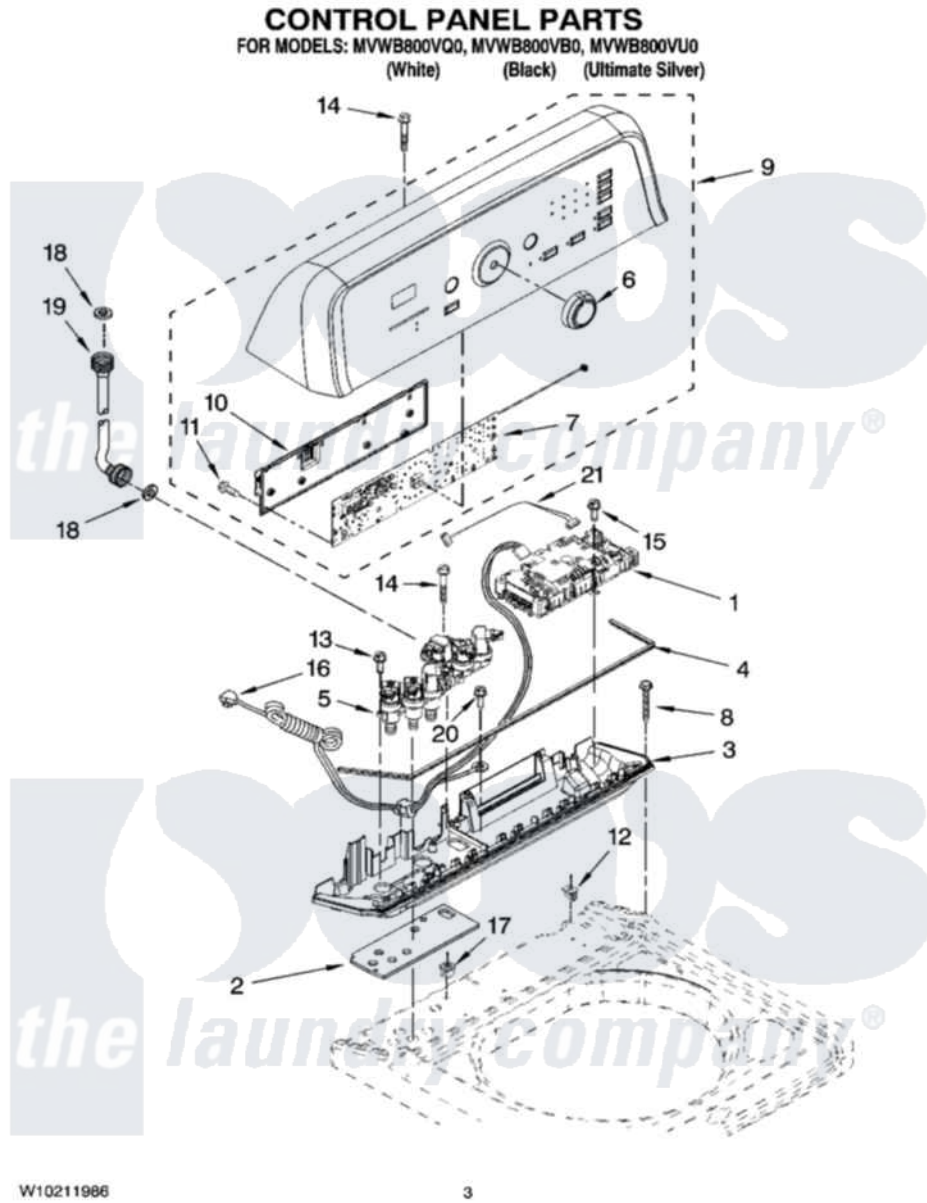

Maytag MVWB800VQ0 02 - CONTROL PANEL PARTS

W10211986

3

Maytag [Residential Maytag MVWB800VQ0 Washer Parts](#) Parts Diagram 02 - CONTROL PANEL PARTS
 Click on the part number to view part

Item	Original Part Number	Replaced By	Status	Part Description
1	W10215493			Control Unit Assembly, Machine And Motor
2	W10141695		Not Available	Gasket, Valve Tray
3	W10110213			Tray Assembly, Console
"	W10110304			Tray Assembly, Console
"	W10110846			Tray Assembly, Console
4	W10141693		Not Available	Gasket, Console/Tray
5	W10188360	W10371507		Valve
6	W10051126			Knob Assembly
7	W10051099	W10051109		Control-Elec
8	W10004990			Screw, 6-20 X 1.2
9	W10110211			Console
"	W10110302			Console
"	W10110828			Console
10	W10051124			Cover, Rear
11	W10003770			Screw, 6-19 X 1/2
12	W10022060			Nut, Push-In

13	W10052600		Screw, 8-18 X 3/4
14	8565324		Screw, 10-16 X 1.75
15	8281136		Screw, 10-16 X 3/4
16	W10051098		Cord Assembly, Power
17	98460		Nut, Push-In
18	3976300	16123	Washer Inlet-Hose Miscellaneous Parts Must be Ordered Separately.
19	W10194208	89503	Hose-Inlet
"	8571378	89503	Hose-Inlet
20	3351614		Screw, Gearcase Cover Mounting
21	3407187		Harness, Thermistor