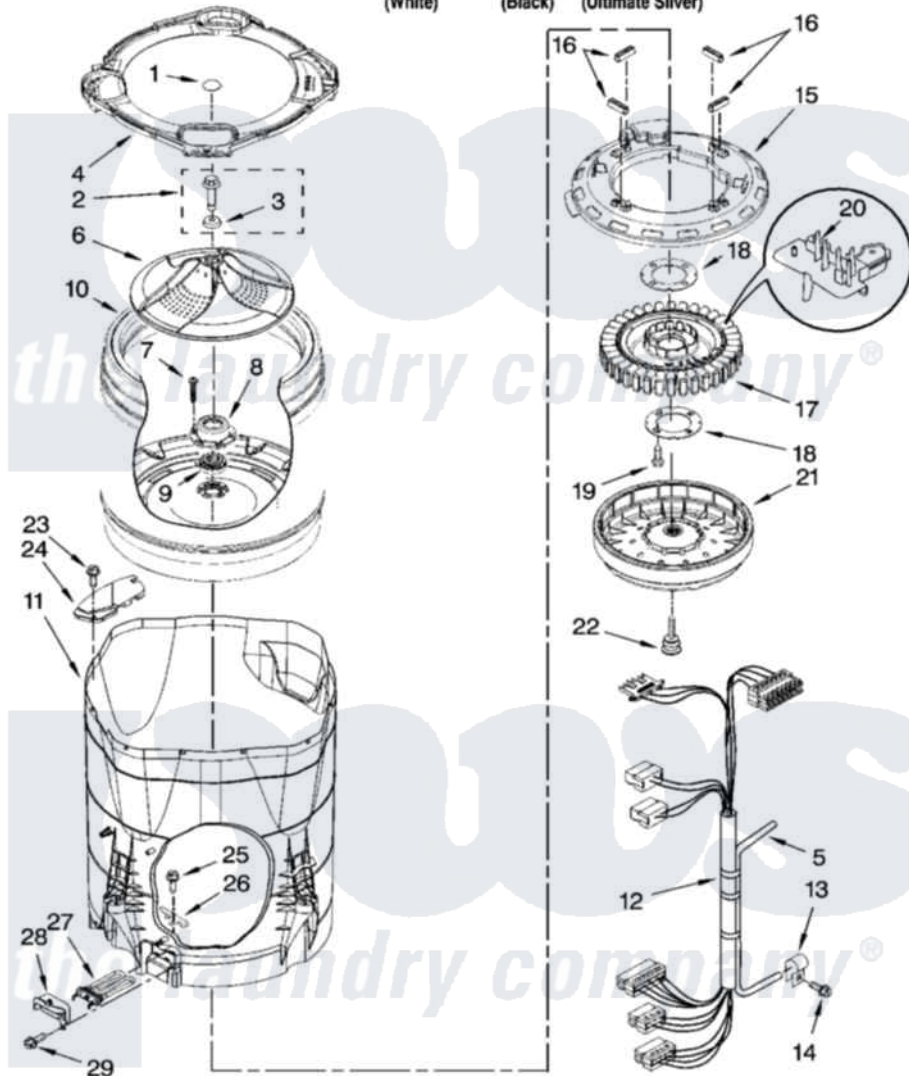

Maytag MVWB800VQ0 03 - MOTOR, BASKET AND TUB PARTS

MOTOR, BASKET AND TUB PARTS

FOR MODELS: MVWB800VQ0, MVWB800VB0, MVWB800VU0

(White) (Black) (Ultimate Silver)

W10211986

5

Maytag [Residential Maytag MVWB800VQ0 Washer Parts](#) Parts Diagram 03 - MOTOR, BASKET AND TUB PARTS
 Click on the part number to view part

Item	Original Part Number	Replaced By	Status	Part Description
1	W10149460			Cap, Impeller
2	W10076270			Screw And Washer Assembly
3	W10076260			Washer
4	W10140865	W10221693		Ring-Tub
5	8572540	353244		Hose, Pressure Switch
6	W10141017			Impeller
7	8533953			Screw, 8-16 X 1.000
8	W10118114	280145		Hub
9	8545953	280145		Hub
10	W10118182	W10296143		Basket
11	W10157673	W10193887		Tub-Outer
12	W10122723	W10184256		Cover
13	W10005430			Clamp, Pressure Hose Retainer
14	8533957			Screw, 10-16 X 1/2
15	W10137698			Shield, Drive Motor
16	8565172	280142		Tube

17	8565170	W10419333	Stator, Motor
18	8557836		Plate, Stator
19	8534042		Screw, 1/4-20 X .968
20	W10137685	W10178988	Rps Assembly
21	8565177	280146	Rotor
22	BLANK	Not Available	Bolt, Rotor Assembly Non-Serviceable (Supplied W/Rotor)
23	8533928		Screw, 8-18 X 3/4
24	8566197	W10222008	Filter, Dual Pump Hood
25	W10119266		Screw, 8-18 X 3/4
26	W10134571		Clip, Tub Heater
27	W10121071	W10325894	Heater, Tub
28	W10140727		Cover, Tub Heater
29	8533943	W10109200	Screw, Baffle Mounting