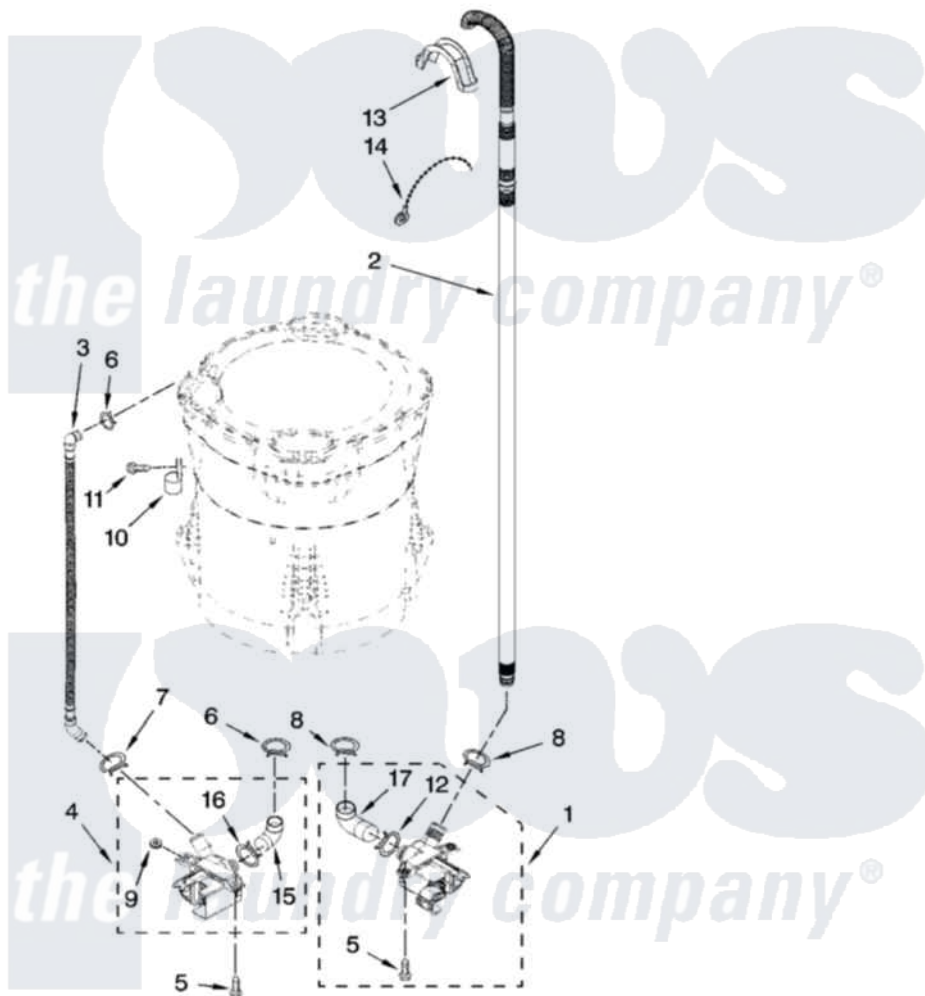

Maytag MVWB800VQ0 04 - PUMP PARTS, OPTIONAL PARTS (NOT INCLUDED)

PUMP PARTS
 FOR MODELS: MVWB800VQ0, MVWB800VB0, MVWB800VU0
 (White) (Black) (Ultimate Silver)

W10211986

7

Maytag [Residential Maytag MVWB800VQ0 Washer Parts](#) Parts Diagram 04 - PUMP PARTS, OPTIONAL PARTS (NOT INCLUDED)

[Click on the part number to view part](#)

Item	Original Part Number	Replaced By	Status	Part Description
1	W10155921	W10217134		Pump-Water
2	W10128765	280190		Hose
3	8543774			Hose, Recirc
4	W10049400	W10233462		Pump-Water
5	W10004910			Screw, 12-16 X 1-1/4
6	370449	285655		Clamp, Hose
7	8269146			Clamp, Hose
8	8317496	285655		Clamp, Hose
9	8182771	280155		Grommet
10	8534021			Clamp, Recirc Hose Retainer
11	8533943	W10109200		Screw, Baffle Mounting
12	8182768	285655		Clamp, Hose
13	8576642			Retainer, Drain Hose
14	3347868	W10339879		Tie, Cable
15	8182769			Hose, Recirc Pump

16	8182770	3367052	Clamp, Hose
17	8182767		Hose, Drain Pump
NI	72017		Paint, Touch-Up
"	350938		Paint, Pressurized Spray B
"	350930		Paint, Pressurized Spray B
"	799344		Paint, Touch-Up)
"	BLANK	Not Available	WATER SYSTEM PARTS
"	285442		Water System Parts
"	285321		Water System Parts
"	285320		Water System Parts
"	367031		Water System Parts
"	BLANK	Not Available	SEALER
"	285195		Sealer Sealer, Gasket
"	BLANK	Not Available	COUPLING
"	384496		Coupling, Hose Extension Kit
"	BLANK	Not Available	ACCESSORY PARTS
"	W10135699		Affresh Odor Remover
"	8212546RP		Inlet Hoses, 4 Ft.
"	8212641RP		Inlet Hoses, 5 Ft.
"	8212656RP		Inlet Hoses, 10 Ft
"	8212545RP		Inlet Hoses, 5 Ft. (Two Black Hoses And One Blue Hose End And One 4 Rubber Washers) 4 Rubber Washers) (Two Braided Hoses (Tw
"	8212487RP		Inlet Hoses, 5 Ft.
"	8212637RP		Inlet Hoses, 6 Ft. Two Black Hoses W/ One Straight End And One 90 Degree End And 4 Rubber Washers)
"	8212638RP		Inlet Hoses, 6 Ft.
"	285448A		Hose Washers
"	285452A		Hose Filters