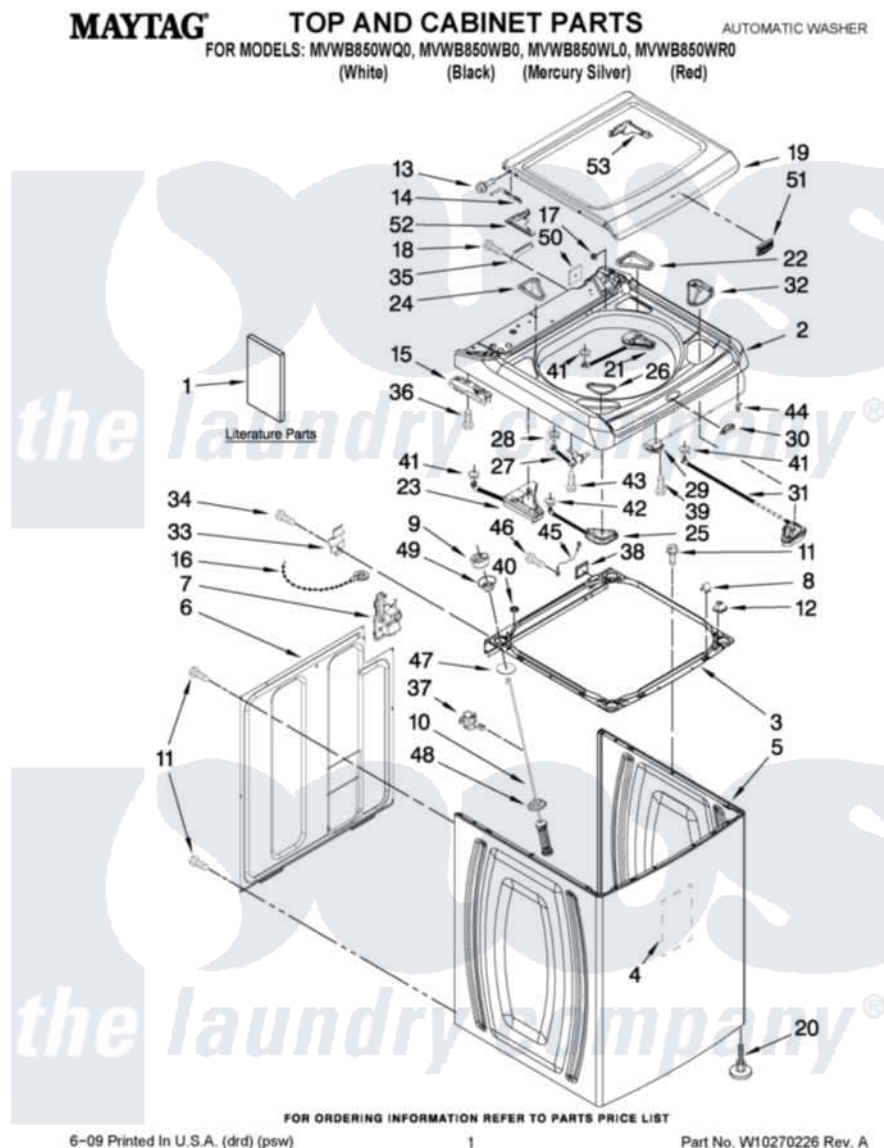

Maytag MVWB850WB0 01 - TOP AND CABINET PARTS

Maytag Residential Maytag MVWB850WB0 Washer Parts Parts Diagram 01 - TOP AND CABINET PARTS
 Click on the part number to view part

Item	Original Part Number	Replaced By	Status	Part Description
1	W10240438		Not Available	Installation Instructions (English/French)
"	W10240439		Not Available	Installation Instructions (Spanish)
"	W10092822		Not Available	USE & CARE GUIDE (ENGLISH/FRENCH)
"	W10092823		Not Available	USE & CARE GUIDE (SPANISH)
"	W10093831		Not Available	TECH SHEET IMPROVED WASH
"	W10026652		Not Available	Improved Wash Performance Sheet (English/French)
"	W10178406		Not Available	Improved Wash Performance Sheet (Spanish)
"	W10092820		Not Available	ENERGY GUIDE
2	W10141677			Top
"	W10110834			Top
"	W10093800			Top
"	W10093801			Top