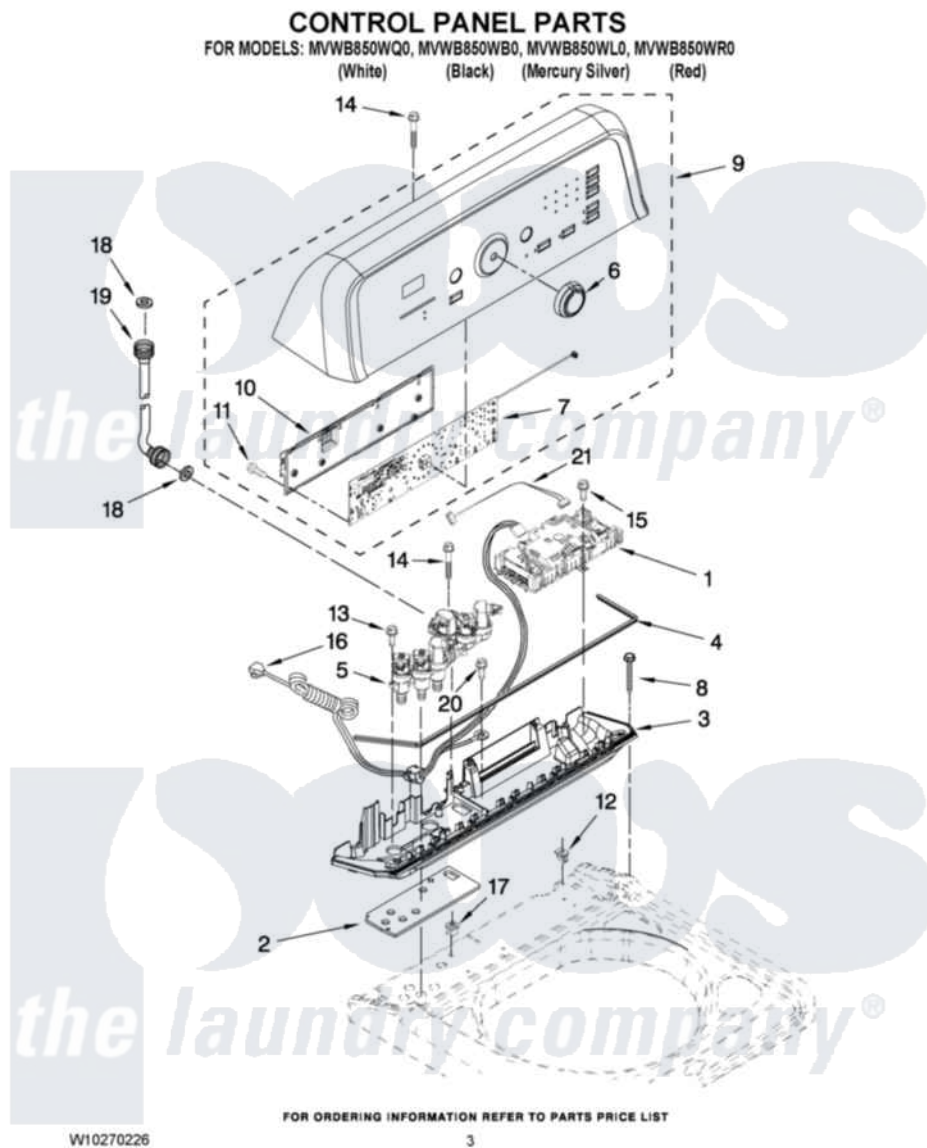

Maytag MVWB850WB0 02 - CONTROL PANEL PARTS

Maytag [Residential Maytag MVWB850WB0 Washer Parts](#) Parts Diagram 02 - CONTROL PANEL PARTS
 Click on the part number to view part

| Item | Original Part Number | Replaced By | Status | Part Description |
|------|---------------------------|---------------------------|---------------|--|
| 1 | W10253695 | | | Control Unit Assembly, Machine And Motor |
| 2 | W10141695 | | Not Available | Gasket, Valve Tray |
| 3 | W10110213 | | | Tray Assembly, Console |
| " | W10110304 | | | Tray Assembly, Console |
| " | W10110846 | | | Tray Assembly, Console |
| 4 | W10141693 | | Not Available | Gasket, Console/Tray |
| 5 | W10188360 | W10371507 | | Valve |
| 6 | W10051126 | | | Knob Assembly |
| 7 | W10260184 | | | User Interface |
| 8 | W10004990 | | | Screw, 6-20 X 1.2 |
| 9 | W10090755 | | | Console |
| " | W10090762 | | | Console |
| " | W10090761 | | | Console |
| " | W10090760 | | | Console |
| 10 | W10051124 | | | Cover, Rear |
| 11 | W10003770 | | | Screw, 6-19 X 1/2 |

| | | | |
|----|---------------------------|-----------------------|---|
| 12 | W10022060 | | Nut, Push-In |
| 13 | W10052600 | | Screw, 8-18 X 3/4 |
| 14 | 8565324 | | Screw, 10-16 X 1.75 |
| 15 | 8281136 | | Screw, 10-16 X 3/4 |
| 16 | W10051098 | | Cord Assembly, Power |
| 17 | 98460 | | Nut, Push-In |
| 18 | W10242307 | 16123 | Washer Inlet-Hose Miscellaneous Parts Must be Ordered Separately. |
| 19 | W10194208 | 89503 | Hose-Inlet |
| " | 8571378 | 89503 | Hose-Inlet |
| 20 | 3351614 | | Screw, Gearcase Cover Mounting |
| 21 | 3407187 | | Harness, Thermistor |