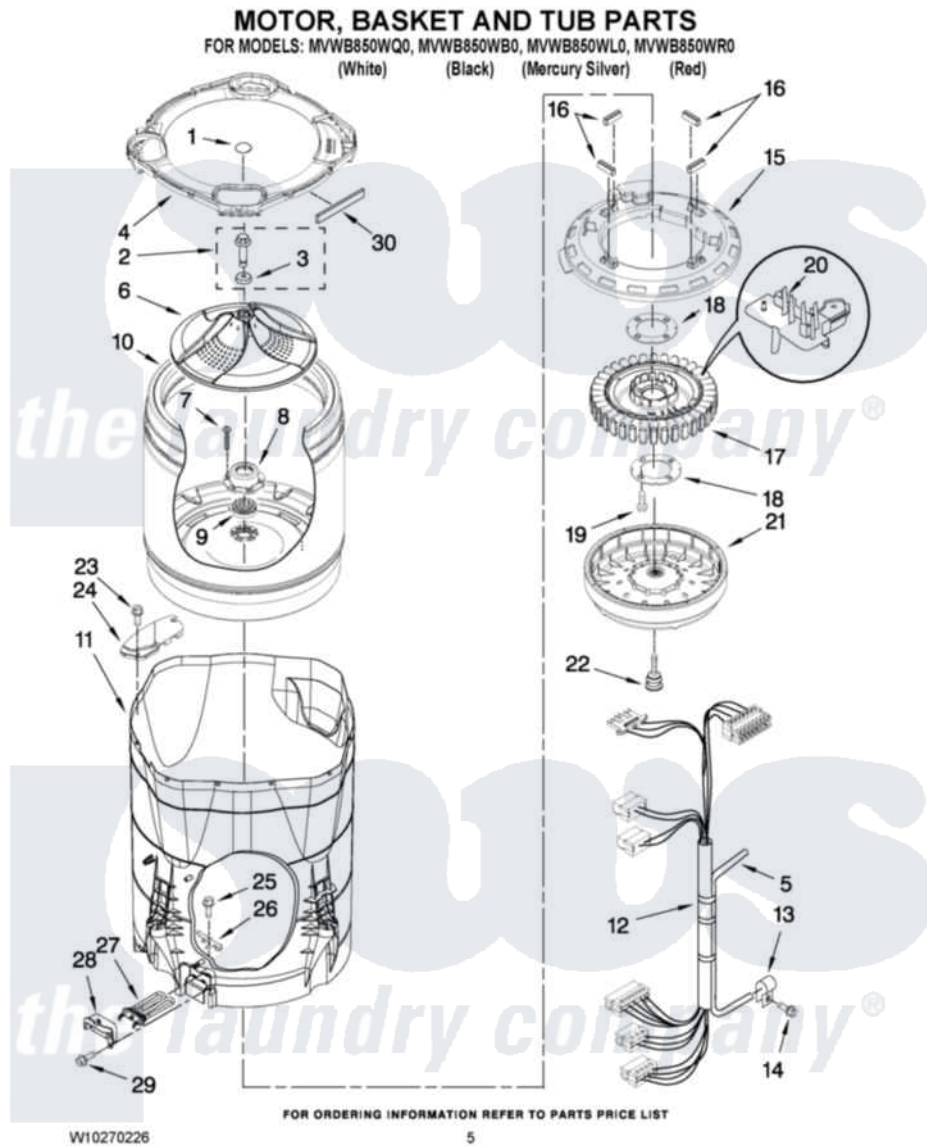

Maytag MVWB850WB0 03 - MOTOR, BASKET AND TUB PARTS

Maytag Residential Maytag MVWB850WB0 Washer Parts Parts Diagram 03 - MOTOR, BASKET AND TUB PARTS
 Click on the part number to view part

Item	Original Part Number	Replaced By	Status	Part Description
1	W10149460			Cap, Impeller
2	W10076270			Screw And Washer Assembly
3	W10076260			Washer
4	W10251271			Tub Ring
5	8572540	353244		Hose, Pressure Switch
6	W10141017			Impeller
7	8533953			Screw, 8-16 X 1.000
8	W10118114	280145		Hub
9	8545953	280145		Hub
10	W10118182	W10296143		Basket
11	W10157673	W10193887		Tub-Outer
12	W10122723	W10184256		Cover
13	W10005430			Clamp, Pressure Hose Retainer
14	8533957			Screw, 10-16 X 1/2
15	W10137698			Shield, Drive Motor
16	8565172	280142		Tube

17	8565170	W10419333	Stator, Motor
18	8557836		Plate, Stator
19	8534042		Screw, 1/4-20 X .968
20	W10137685	W10178988	Rps Assembly
21	8565177	280146	Rotor
22	N/P	Not Available	BOLT, ROTOR ASSEMBLY NON-SERVICEABLE (SUPPLIED W/ROTOR)
23	8533928		Screw, 8-18 X 3/4
24	W10222008		Filter, Dual Pump Hood
25	W10119266		Screw, 8-18 X 3/4
26	W10134571		Clip, Tub Heater
27	W10121071	W10325894	Heater, Tub
28	W10140727		Cover, Tub Heater
29	8533943	W10109200	Screw, Baffle Mounting
30	W10205824		Absorber, Impact