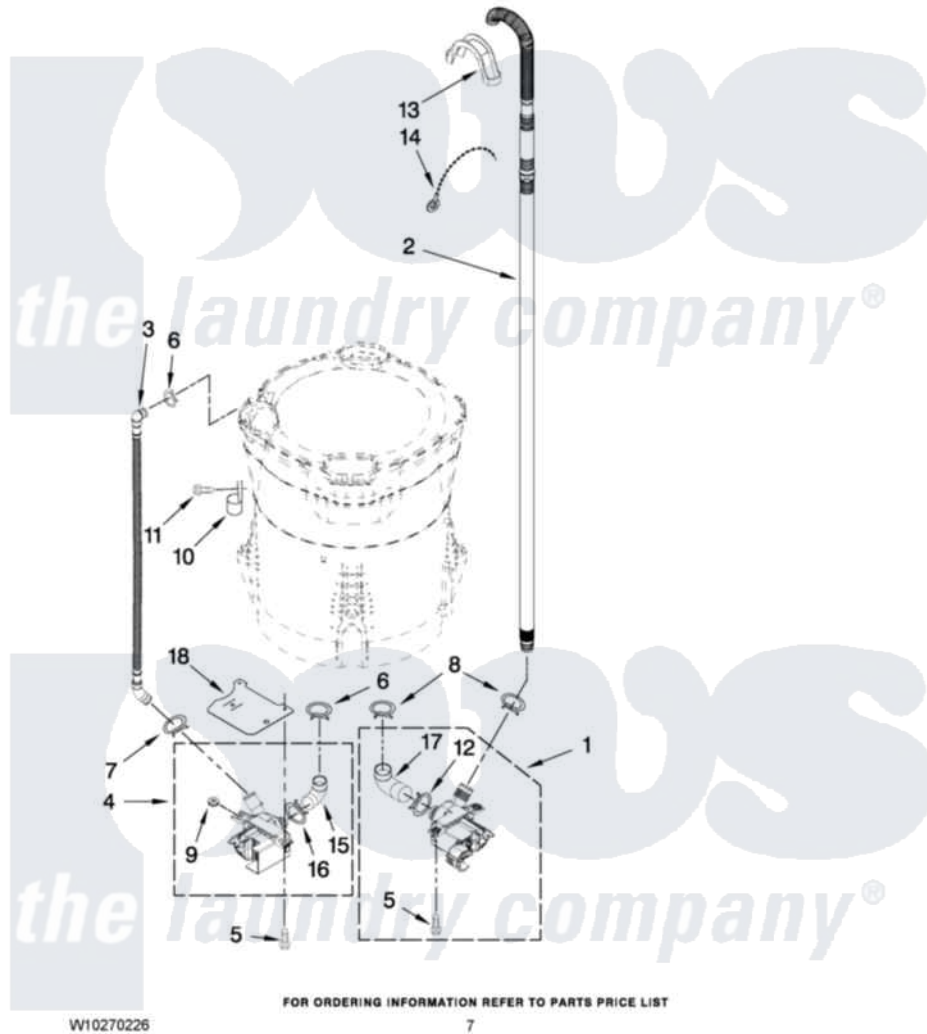

Maytag MVWB850WB0 04 - PUMP PARTS

PUMP PARTS

FOR MODELS: MVWB850WQ0, MVWB850WB0, MVWB850WL0, MVWB850WR0
(White) (Black) (Mercury Silver) (Red)

Maytag [Residential Maytag MVWB850WB0 Washer Parts](#) Parts Diagram 04 - PUMP PARTS
Click on the part number to view part

Item	Original Part Number	Replaced By	Status	Part Description
1	W10155921	W10217134		Pump-Water
2	W10236686			Hose, Drain
3	8543774			Hose, Recirc
4	W10049400	W10233462		Pump-Water
5	W10004910			Screw, 12-16 X 1-1/4
6	370449	285655		Clamp, Hose
7	8269146			Clamp, Hose
8	8317496	285655		Clamp, Hose
9	8182771	280155		Grommet
10	8534021			Clamp, Recirc Hose Retainer
11	8533943	W10109200		Screw, Baffle Mounting
12	8182768	285655		Clamp, Hose
13	8576642			Retainer, Drain Hose
14	3347868	W10339879		Tie, Cable
15	8182769			Hose, Recirc Pump
16	8182770	3367052		Clamp, Hose