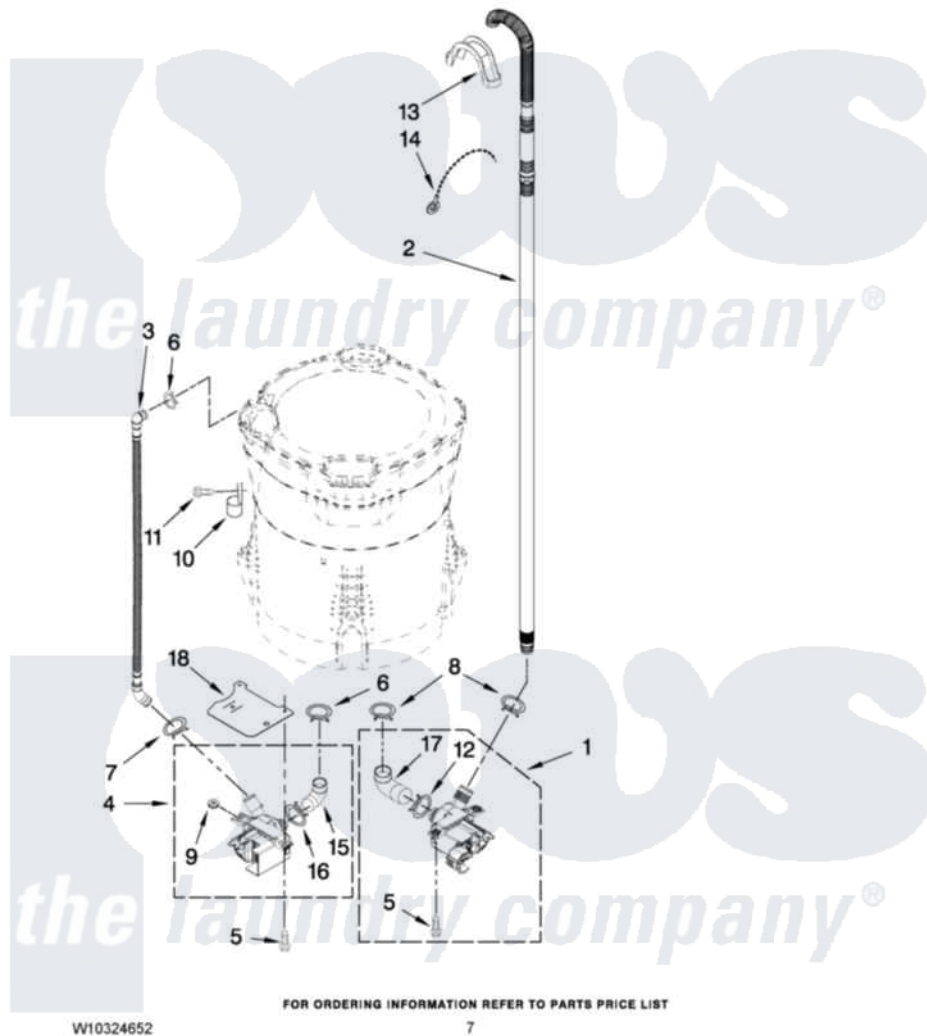

Maytag MVWB850WB1 04 - PUMP PARTS

PUMP PARTS FOR MODELS: MVWB850WQ1, MVWB850WB1, MVWB850WL1, MVWB850WR1 (White) (Black) (Mercury Silver) (Red)

Maytag [Residential Maytag MVWB850WB1 Washer Parts](#) Parts Diagram 04 - PUMP PARTS
Click on the part number to view part

Item	Original Part Number	Replaced By	Status	Part Description
1	W10281682	W10217134		Pump-Water
2	W10236686			Hose, Drain
3	8543774			Hose, Recirc
4	W10049400	W10233462		Pump-Water
5	W10004910			Screw, 12-16 X 1-1/4
6	370449	285655		Clamp, Hose
7	8269146			Clamp, Hose
8	8317496	285655		Clamp, Hose
9	8182771	280155		Grommet
10	8534021			Clamp, Recirc Hose Retainer
11	8533943	W10109200		Screw, Baffle Mounting
12	8182768	285655		Clamp, Hose
13	8576642			Retainer, Drain Hose
14	3347868	W10339879		Tie, Cable
15	8182769			Hose, Recirc Pump
16	8182770	3367052		Clamp, Hose