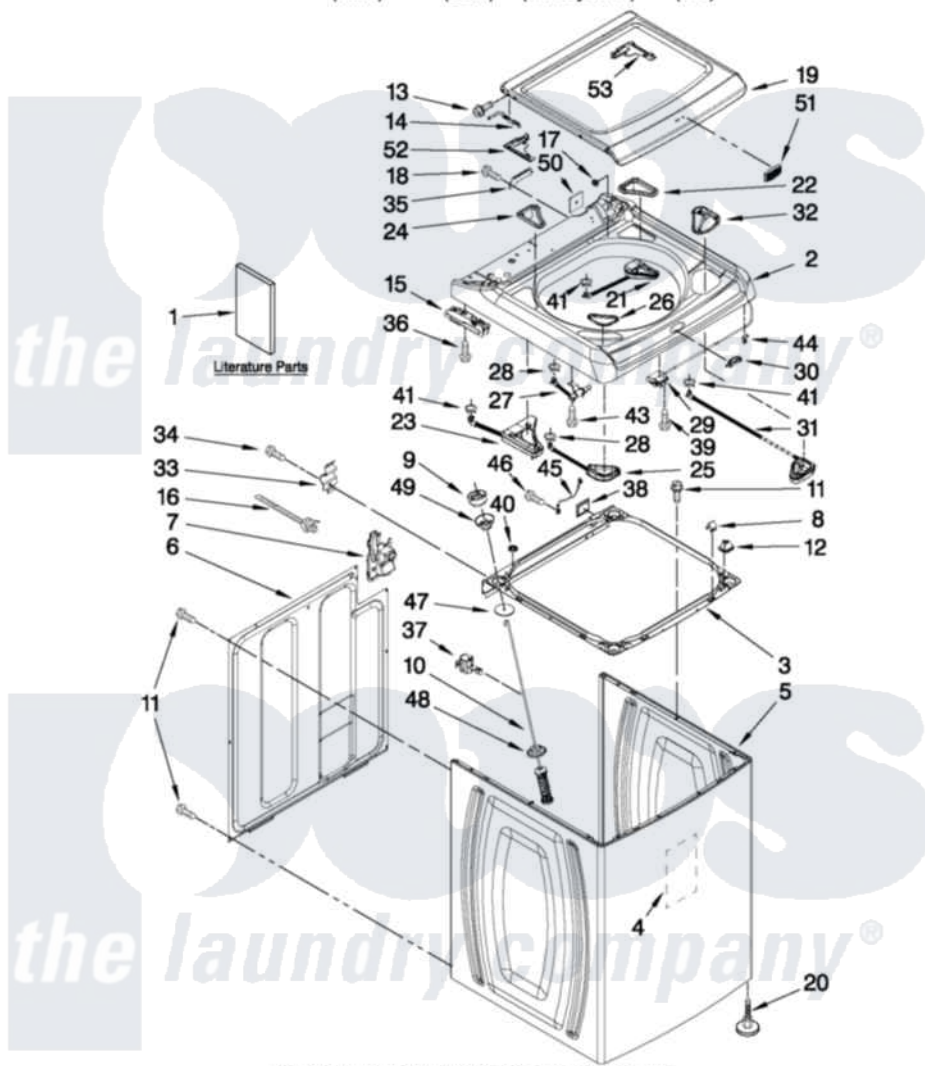

# Maytag MVWB850WB2 01 - TOP AND CABINET PARTS

**MAYTAG** TOP AND CABINET PARTS AUTOMATIC WASHER  
 FOR MODELS: MVWB850WQ2, MVWB850WB2, MVWB850WL2, MVWB850WR2  
 (White) (Black) (Mercury Silver) (Red)

3-11 Printed in U.S.A. (MP) (psw) 1 Part No. W10407663 Rev. A

Maytag Residential Maytag MVWB850WB2 Washer Parts Parts Diagram 01 - TOP AND CABINET PARTS  
 Click on the part number to view part

Item	Original Part Number	Replaced By	Status	Part Description
1	W10240438		Not Available	Installation Instructions (English/French)
"	W10240439		Not Available	Installation Instructions (Spanish)
"	W10373814		Not Available	USE & CARE GUIDE (ENGLISH/FRENCH)
"	W10373815		Not Available	USE & CARE GUIDE (SPANISH)
"	W10374149		Not Available	TECH SHEET
"	W10092818		Not Available	INSTALLATION INSTRUCTIONS
"	W10385944		Not Available	ENERGY GUIDE
2	<a href="#">W10141677</a>			Top
"	<a href="#">W10110834</a>			Top
"	<a href="#">W10093800</a>			Top
"	<a href="#">W10093801</a>			Top
3	W10162604	<a href="#">W10198634</a>		Frame
4	<a href="#">W10177046</a>			Cabinet - Damper, Sound