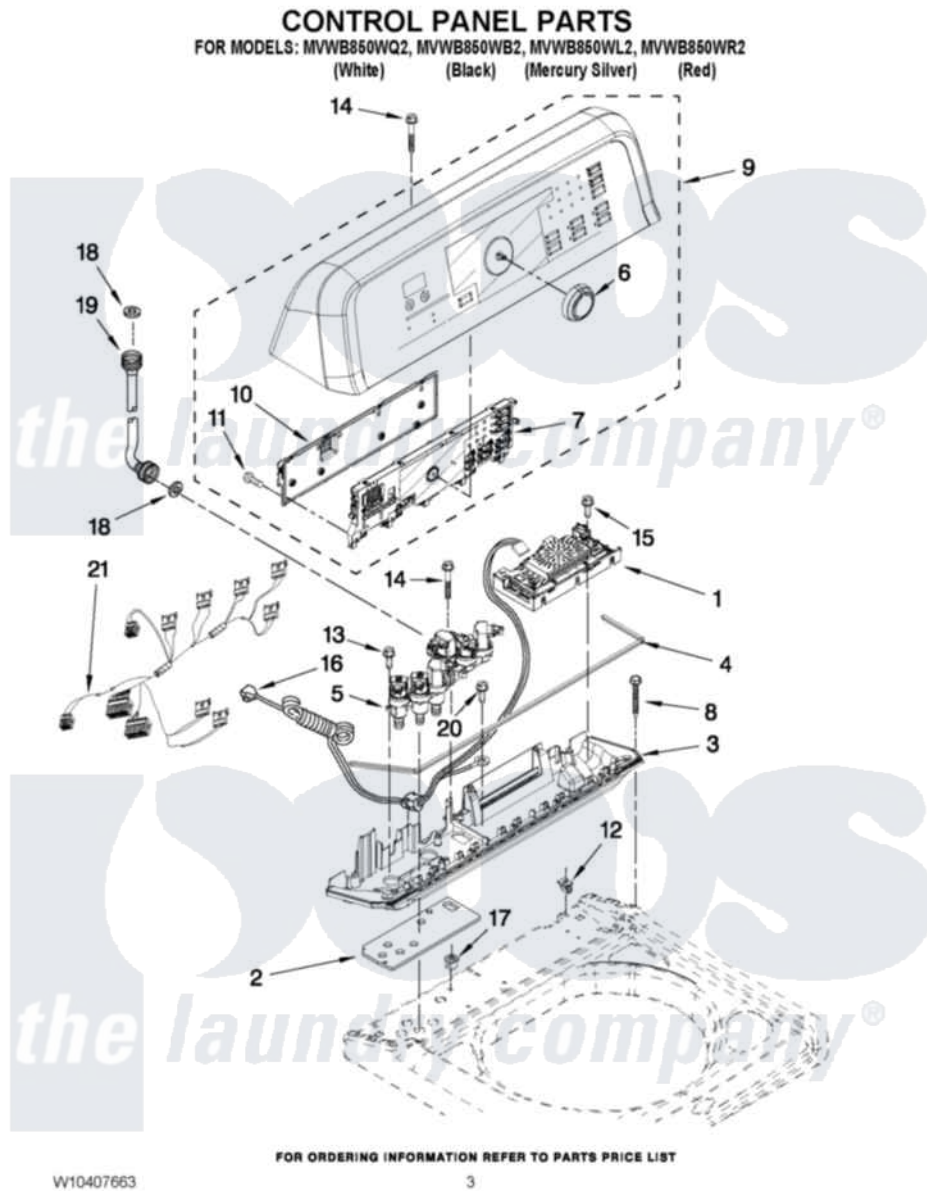

# Maytag MVWB850WB2 02 - CONTROL PANEL PARTS

Maytag [Residential Maytag MVWB850WB2 Washer Parts](#) Parts Diagram 02 - CONTROL PANEL PARTS  
 Click on the part number to view part

Item	Original Part Number	Replaced By	Status	Part Description
1	<a href="#">W10372193</a>			Control Unit Assembly, Machine And Motor
2	W10141695		Not Available	Gasket, Valve Tray
3	<a href="#">W10110213</a>			Tray Assembly, Console
"	<a href="#">W10110304</a>			Tray Assembly, Console
"	<a href="#">W10110846</a>			Tray Assembly, Console
4	W10141693		Not Available	Gasket, Console/Tray
5	<a href="#">W10326918</a>			Valve, Log Assembly
6	<a href="#">W10051126</a>			Knob Assembly
7	<a href="#">W10338070</a>			User Interface
8	<a href="#">W10004990</a>			Screw, 6-20 X 1.2
9	<a href="#">W10385605</a>			Console
"	<a href="#">W10385608</a>			Console
"	<a href="#">W10385606</a>			Console
"	<a href="#">W10385607</a>			Console
10	<a href="#">W10051124</a>			Cover, Rear
11	<a href="#">W10003770</a>			Screw, 6-19 X 1/2

12	<a href="#">W10022060</a>		Nut, Push-In
13	<a href="#">W10052600</a>		Screw, 8-18 X 3/4
14	<a href="#">8565324</a>		Screw, 10-16 X 1.75
15	<a href="#">8281136</a>		Screw, 10-16 X 3/4
16	<a href="#">W10299984</a>		Cord Assembly, Power
17	<a href="#">98460</a>		Nut, Push-In
18	W10242307	<a href="#">16123</a>	Washer Inlet-Hose Miscellaneous Parts Must be Ordered Separately.
19	W10194208	<a href="#">89503</a>	Hose-Inlet
"	8571378	<a href="#">89503</a>	Hose-Inlet
20	<a href="#">3351614</a>		Screw, Gearcase Cover Mounting
21	<a href="#">W10328042</a>		Upper Harness