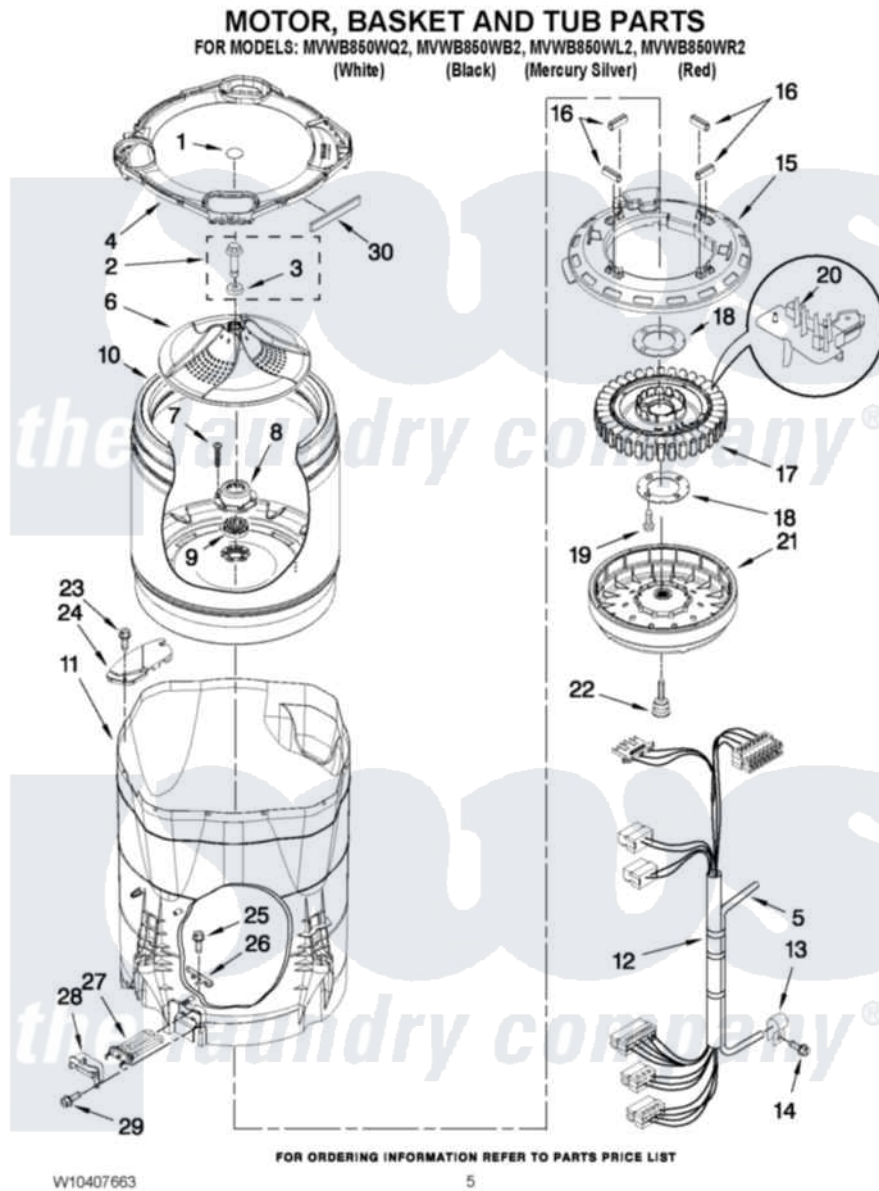

Maytag MVWB850WB2 03 - MOTOR, BASKET AND TUB PARTS

Maytag [Residential Maytag MVWB850WB2 Washer Parts](#) Parts Diagram 03 - MOTOR, BASKET AND TUB PARTS
 Click on the part number to view part

Item	Original Part Number	Replaced By	Status	Part Description
1	W10149460			Cap, Impeller
2	W10076270			Screw And Washer Assembly
3	W10076260			Washer
4	W10251271			Tub Ring
5	8572540	353244		Hose, Pressure Switch
6	W10141017			Impeller
7	8533953			Screw, 8-16 X 1.000
8	W10118114	280145		Hub
9	8545953	280145		Hub
10	W10321442			Basket Assembly
11	W10157673	W10193887		Tub-Outer
12	W10300443			Harness, Lower
13	W10005430			Clamp, Pressure Hose Retainer
14	8533957			Screw, 10-16 X 1/2
15	W10137698			Shield, Drive Motor
16	8565172	280142		Tube

17	8565170	W10419333	Stator, Motor
18	8557836		Plate, Stator
19	8534042		Screw, 1/4-20 X .968
20	W10178988		Rps Assembly
21	8565177	280146	Rotor
22	N/P	Not Available	BOLT, ROTOR ASSEMBLY NON-SERVICEABLE (SUPPLIED W/ROTOR)
23	8533928		Screw, 8-18 X 3/4
24	W10222008		Filter, Dual Pump Hood
25	W10119266		Screw, 8-18 X 3/4
26	W10134571		Clip, Tub Heater
27	W10121071	W10325894	Heater, Tub
28	W10297450		Cover, Tub Heater
29	8533943	W10109200	Screw, Baffle Mounting
30	W10205824		Absorber, Impact