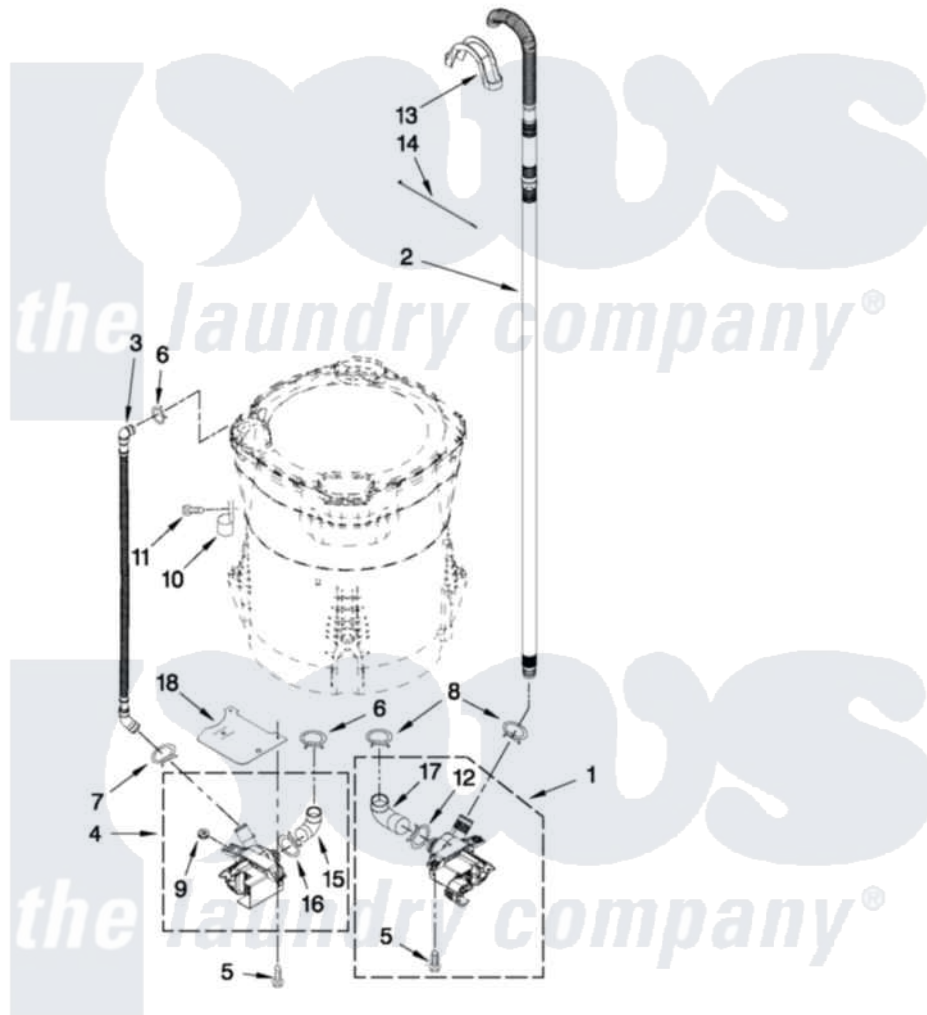

Maytag MVWB850WB2 04 - PUMP PARTS

PUMP PARTS

FOR MODELS: MVWB850WQ2, MVWB850WB2, MVWB850WL2, MVWB850WR2
 (White) (Black) (Mercury Silver) (Red)

FOR ORDERING INFORMATION REFER TO PARTS PRICE LIST

W10407663

7

Maytag [Residential Maytag MVWB850WB2 Washer Parts](#) Parts Diagram 04 - PUMP PARTS
 Click on the part number to view part

| Item | Original Part Number | Replaced By | Status | Part Description |
|------|---------------------------|---------------------------|--------|-----------------------------|
| 1 | W10281682 | W10217134 | | Pump-Water |
| 2 | W10236686 | | | Hose, Drain |
| 3 | 8543774 | | | Hose, Recirc |
| 4 | W10049400 | W10233462 | | Pump-Water |
| 5 | W10004910 | | | Screw, 12-16 X 1-1/4 |
| 6 | 370449 | 285655 | | Clamp, Hose |
| 7 | 8269146 | | | Clamp, Hose |
| 8 | 8317496 | 285655 | | Clamp, Hose |
| 9 | 8182771 | 280155 | | Grommet |
| 10 | 8534021 | | | Clamp, Recirc Hose Retainer |
| 11 | 8533943 | W10109200 | | Screw, Baffle Mounting |
| 12 | 8182768 | 285655 | | Clamp, Hose |
| 13 | 8576642 | | | Retainer, Drain Hose |
| 14 | W10339879 | | | Tie, Cable |
| 15 | 8182769 | | | Hose, Recirc Pump |
| 16 | 8182770 | 3367052 | | Clamp, Hose |