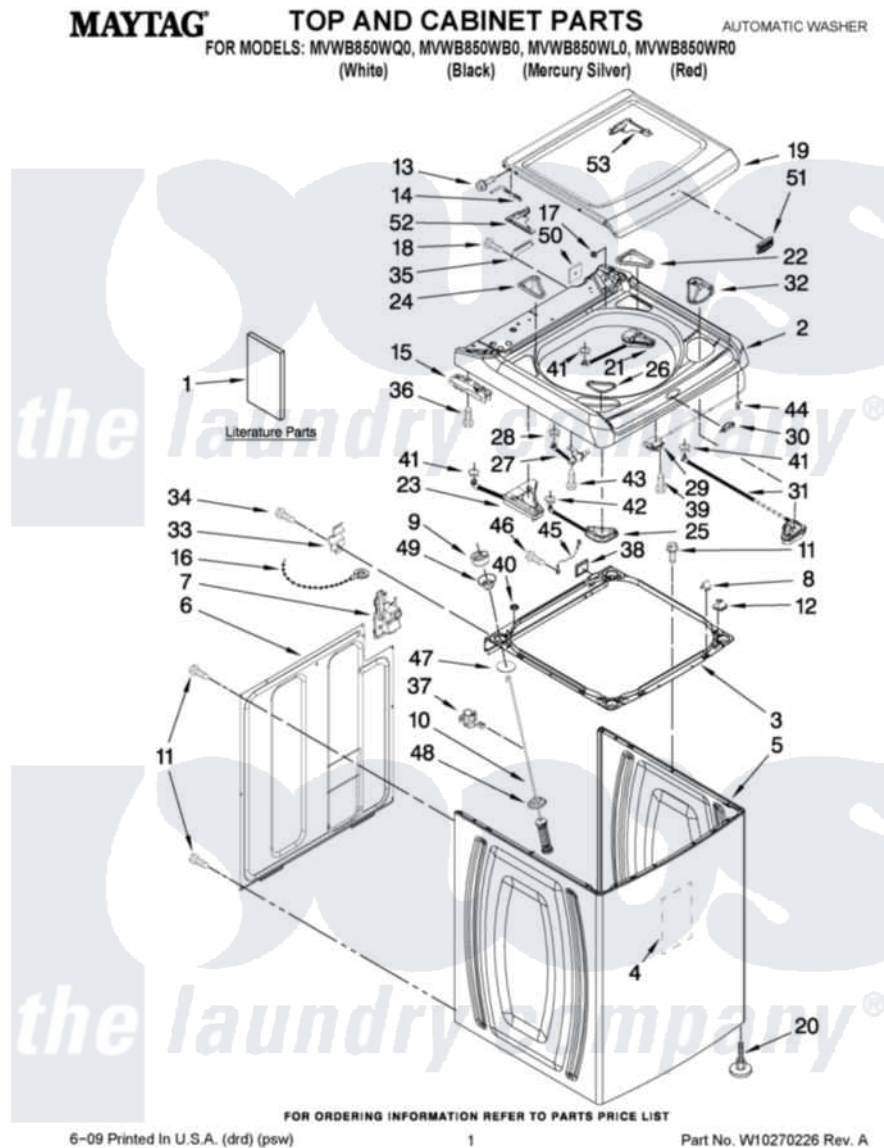

Maytag MVWB850WL0 01 - TOP AND CABINET PARTS

Maytag Residential Maytag MVWB850WL0 Washer Parts Parts Diagram 01 - TOP AND CABINET PARTS
 Click on the part number to view part

Item	Original Part Number	Replaced By	Status	Part Description
1	W10240438		Not Available	Installation Instructions (English/French)
"	W10240439		Not Available	Installation Instructions (Spanish)
"	W10092822		Not Available	USE & CARE GUIDE (ENGLISH/FRENCH)
"	W10092823		Not Available	USE & CARE GUIDE (SPANISH)
"	W10093831		Not Available	TECH SHEET IMPROVED WASH
"	W10026652		Not Available	Improved Wash Performance Sheet (English/French)
"	W10178406		Not Available	Improved Wash Performance Sheet (Spanish)
"	W10092820		Not Available	ENERGY GUIDE
2	W10141677			Top
"	W10110834			Top
"	W10093800			Top
"	W10093801			Top

39	8281136		Screw, 10-16 X 3/4
40	8576476		Spacer, Rear
41	370451	596669	Clamp, Manifold
42	371503	596669	Clamp, Manifold
43	3400061		Screw, Dispenser Housing Mounting
44	90016		Clip, Pressure Switch Hose
45	8281736	3184020	Wire
46	3400076		Screw, Bracket Mounting
47	8577896		Washer, Suspension Umbrella
48	8564017		Cup, Suspension
49	W10167599	W10198919	Kit
50	W10161707		Top Foam Seal
51	W10153170		Medallion Cabinet
52	W10119509		Cap-Hinge, Left
"	W10093814		Cap-Hinge, Left
53	W10119508		Cap-Hinge, Right
"	W10093813		Cap-Hinge, Right