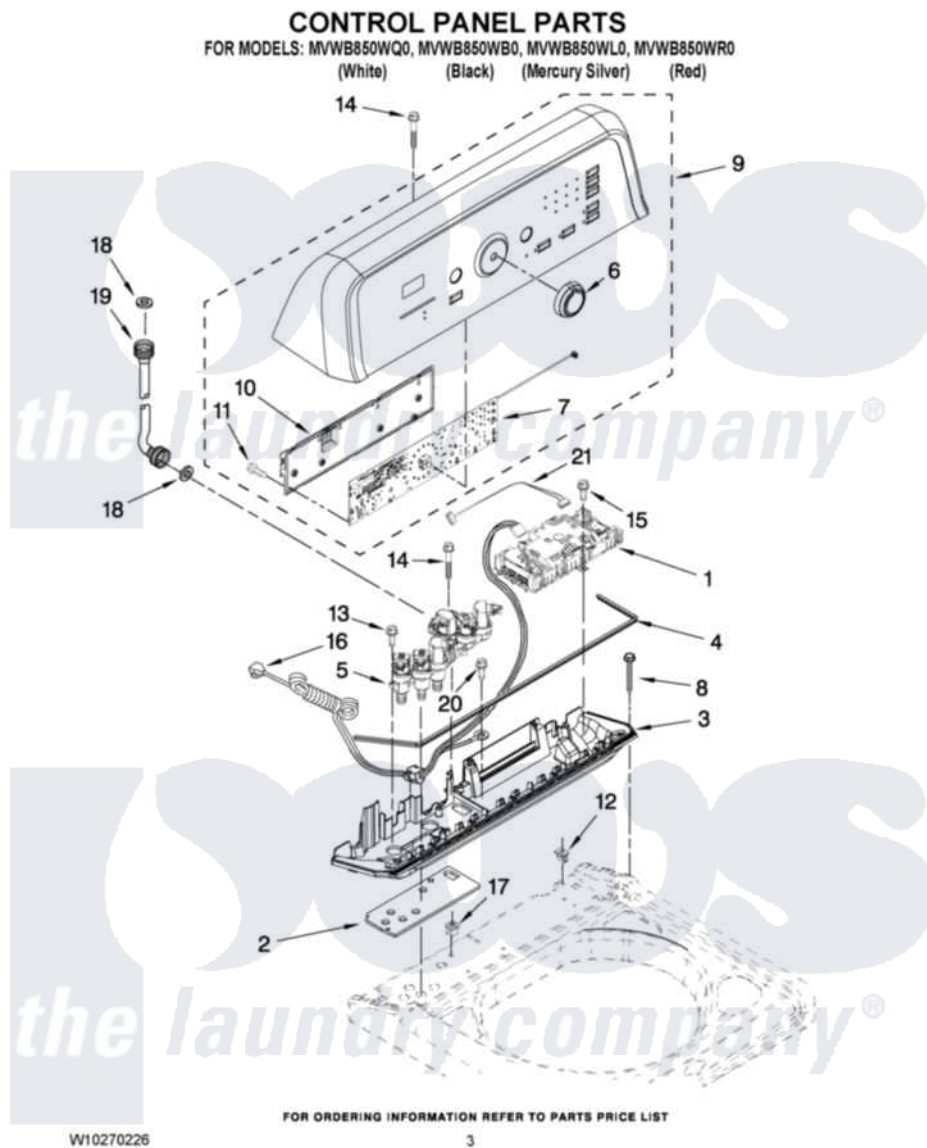

Maytag MVWB850WL0 02 - CONTROL PANEL PARTS

Maytag [Residential Maytag MVWB850WL0 Washer Parts](#) Parts Diagram 02 - CONTROL PANEL PARTS
 Click on the part number to view part

Item	Original Part Number	Replaced By	Status	Part Description
1	W10253695			Control Unit Assembly, Machine And Motor
2	W10141695		Not Available	Gasket, Valve Tray
3	W10110213			Tray Assembly, Console
"	W10110304			Tray Assembly, Console
"	W10110846			Tray Assembly, Console
4	W10141693		Not Available	Gasket, Console/Tray
5	W10188360	W10371507		Valve
6	W10051126			Knob Assembly
7	W10260184			User Interface
8	W10004990			Screw, 6-20 X 1.2
9	W10090755			Console
"	W10090762			Console
"	W10090761			Console
"	W10090760			Console
10	W10051124			Cover, Rear
11	W10003770			Screw, 6-19 X 1/2

12	W10022060		Nut, Push-In
13	W10052600		Screw, 8-18 X 3/4
14	8565324		Screw, 10-16 X 1.75
15	8281136		Screw, 10-16 X 3/4
16	W10051098		Cord Assembly, Power
17	98460		Nut, Push-In
18	W10242307	16123	Washer Inlet-Hose Miscellaneous Parts Must be Ordered Separately.
19	W10194208	89503	Hose-Inlet
"	8571378	89503	Hose-Inlet
20	3351614		Screw, Gearcase Cover Mounting
21	3407187		Harness, Thermistor