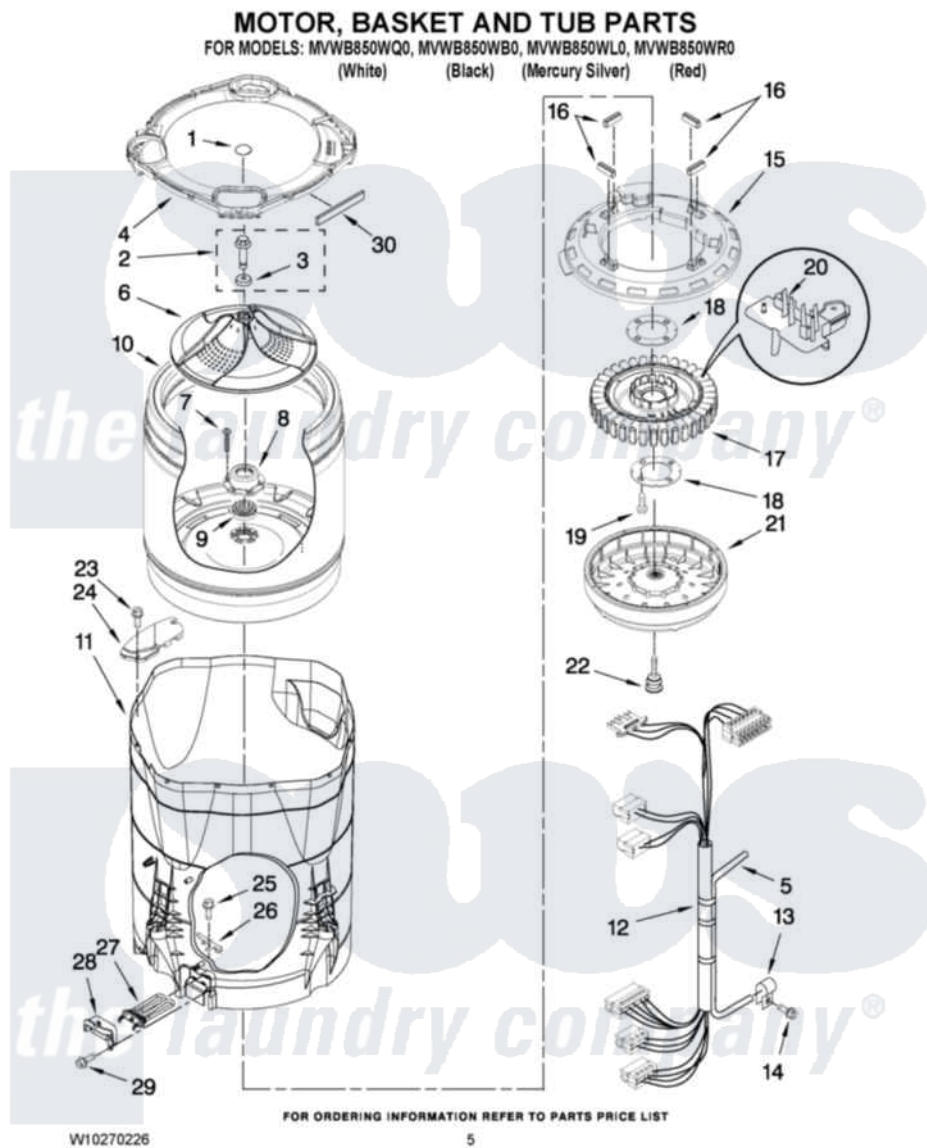

Maytag MVWB850WL0 03 - MOTOR, BASKET AND TUB PARTS

Maytag Residential Maytag MVWB850WL0 Washer Parts Parts Diagram 03 - MOTOR, BASKET AND TUB PARTS
 Click on the part number to view part

Item	Original Part Number	Replaced By	Status	Part Description
1	W10149460			Cap, Impeller
2	W10076270			Screw And Washer Assembly
3	W10076260			Washer
4	W10251271			Tub Ring
5	8572540	353244		Hose, Pressure Switch
6	W10141017			Impeller
7	8533953			Screw, 8-16 X 1.000
8	W10118114	280145		Hub
9	8545953	280145		Hub
10	W10118182	W10296143		Basket
11	W10157673	W10193887		Tub-Outer
12	W10122723	W10184256		Cover
13	W10005430			Clamp, Pressure Hose Retainer
14	8533957			Screw, 10-16 X 1/2
15	W10137698			Shield, Drive Motor
16	8565172	280142		Tube

17	8565170	W10419333	Stator, Motor
18	8557836		Plate, Stator
19	8534042		Screw, 1/4-20 X .968
20	W10137685	W10178988	Rps Assembly
21	8565177	280146	Rotor
22	N/P	Not Available	BOLT, ROTOR ASSEMBLY NON-SERVICEABLE (SUPPLIED W/ROTOR)
23	8533928		Screw, 8-18 X 3/4
24	W10222008		Filter, Dual Pump Hood
25	W10119266		Screw, 8-18 X 3/4
26	W10134571		Clip, Tub Heater
27	W10121071	W10325894	Heater, Tub
28	W10140727		Cover, Tub Heater
29	8533943	W10109200	Screw, Baffle Mounting
30	W10205824		Absorber, Impact