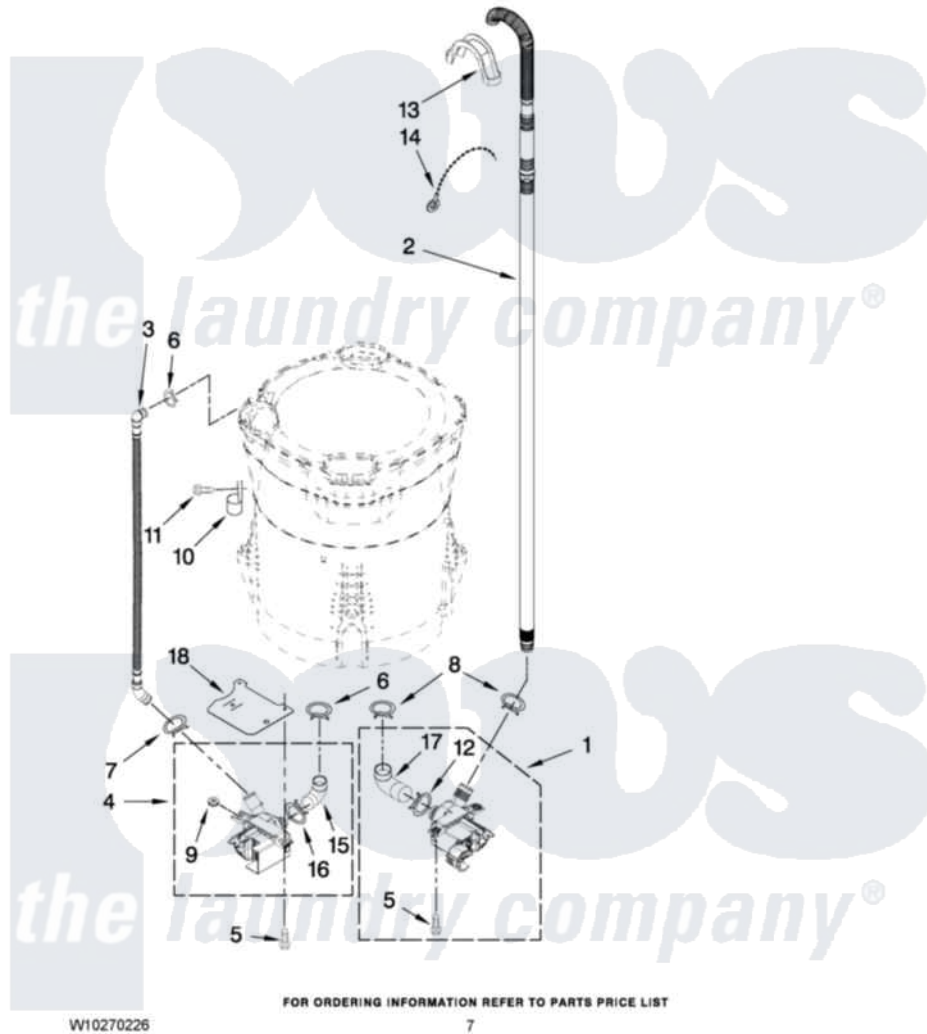

Maytag MVWB850WL0 04 - PUMP PARTS

PUMP PARTS

FOR MODELS: MVWB850WQ0 (White) MVWB850WB0 (Black) MVWB850WL0 (Mercury Silver) MVWB850WR0 (Red)

Maytag [Residential Maytag MVWB850WL0 Washer Parts](#) Parts Diagram 04 - PUMP PARTS
 Click on the part number to view part

| Item | Original Part Number | Replaced By | Status | Part Description |
|------|---------------------------|---------------------------|--------|-----------------------------|
| 1 | W10155921 | W10217134 | | Pump-Water |
| 2 | W10236686 | | | Hose, Drain |
| 3 | 8543774 | | | Hose, Recirc |
| 4 | W10049400 | W10233462 | | Pump-Water |
| 5 | W10004910 | | | Screw, 12-16 X 1-1/4 |
| 6 | 370449 | 285655 | | Clamp, Hose |
| 7 | 8269146 | | | Clamp, Hose |
| 8 | 8317496 | 285655 | | Clamp, Hose |
| 9 | 8182771 | 280155 | | Grommet |
| 10 | 8534021 | | | Clamp, Recirc Hose Retainer |
| 11 | 8533943 | W10109200 | | Screw, Baffle Mounting |
| 12 | 8182768 | 285655 | | Clamp, Hose |
| 13 | 8576642 | | | Retainer, Drain Hose |
| 14 | 3347868 | W10339879 | | Tie, Cable |
| 15 | 8182769 | | | Hose, Recirc Pump |
| 16 | 8182770 | 3367052 | | Clamp, Hose |