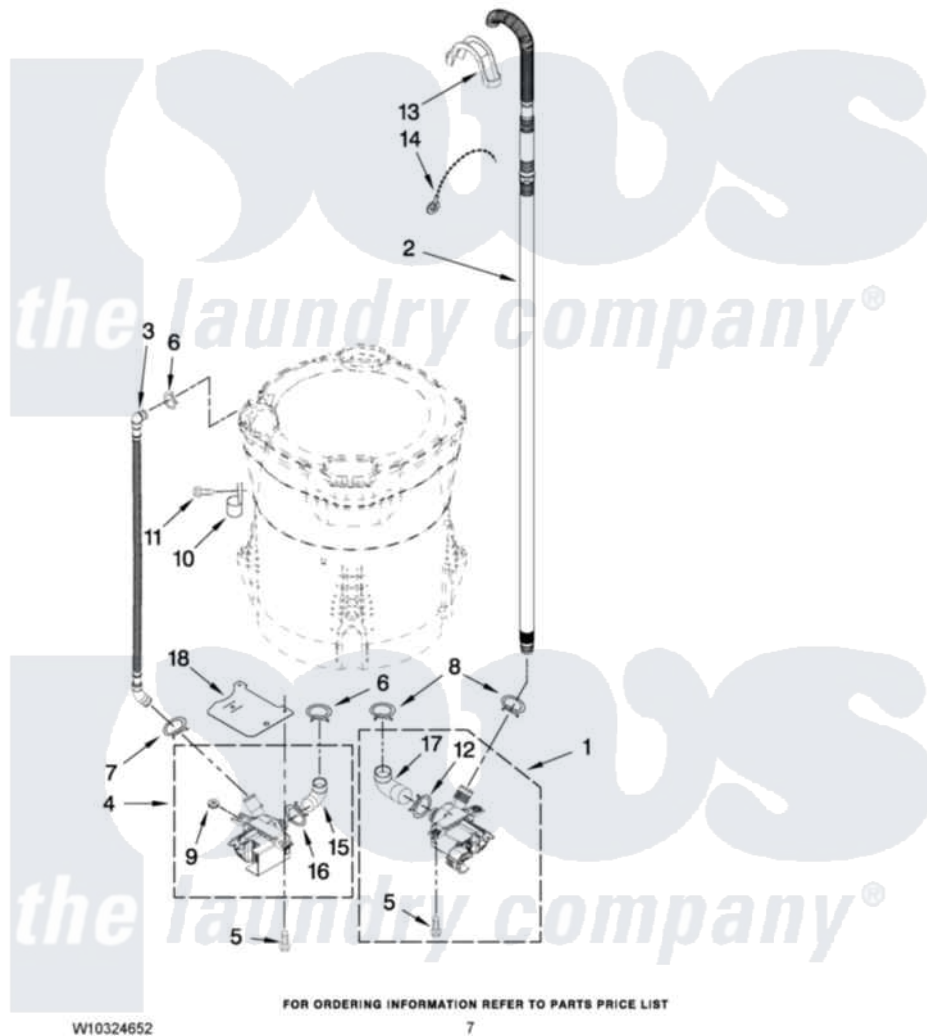

# Maytag MVWB850WL1 04 - PUMP PARTS

## PUMP PARTS FOR MODELS: MVWB850WQ1, MVWB850WB1, MVWB850WL1, MVWB850WR1 (White) (Black) (Mercury Silver) (Red)

Maytag [Residential Maytag MVWB850WL1 Washer Parts](#) Parts Diagram 04 - PUMP PARTS  
Click on the part number to view part

Item	Original Part Number	Replaced By	Status	Part Description
1	W10281682	<a href="#">W10217134</a>		Pump-Water
2	<a href="#">W10236686</a>			Hose, Drain
3	<a href="#">8543774</a>			Hose, Recirc
4	W10049400	<a href="#">W10233462</a>		Pump-Water
5	<a href="#">W10004910</a>			Screw, 12-16 X 1-1/4
6	370449	<a href="#">285655</a>		Clamp, Hose
7	<a href="#">8269146</a>			Clamp, Hose
8	8317496	<a href="#">285655</a>		Clamp, Hose
9	8182771	<a href="#">280155</a>		Grommet
10	<a href="#">8534021</a>			Clamp, Recirc Hose Retainer
11	8533943	<a href="#">W10109200</a>		Screw, Baffle Mounting
12	8182768	<a href="#">285655</a>		Clamp, Hose
13	<a href="#">8576642</a>			Retainer, Drain Hose
14	3347868	<a href="#">W10339879</a>		Tie, Cable
15	<a href="#">8182769</a>			Hose, Recirc Pump
16	8182770	<a href="#">3367052</a>		Clamp, Hose