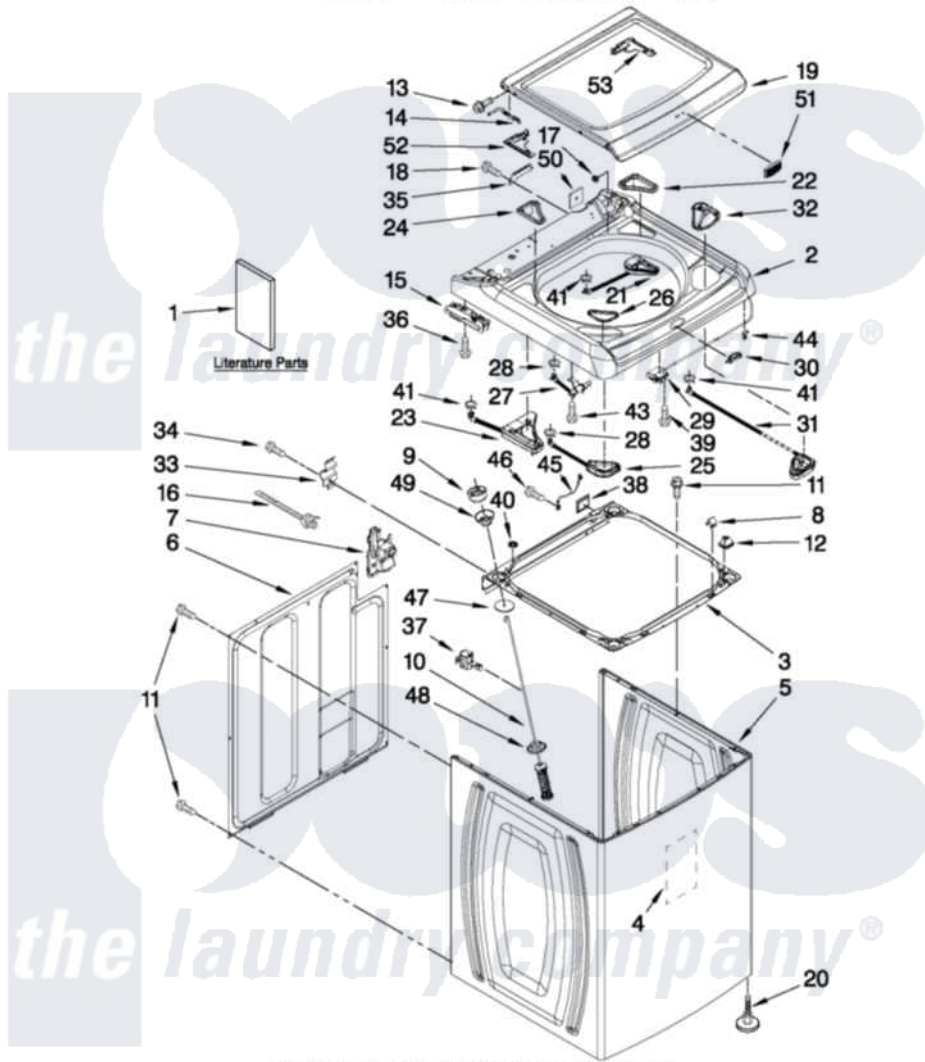

# Maytag MVWB850WL2 01 - TOP AND CABINET PARTS

**MAYTAG** TOP AND CABINET PARTS AUTOMATIC WASHER  
 FOR MODELS: MVWB850WQ2, MVWB850WB2, MVWB850WL2, MVWB850WR2  
 (White) (Black) (Mercury Silver) (Red)

FOR ORDERING INFORMATION REFER TO PARTS PRICE LIST

3-11 Printed in U.S.A. (MP) (psw)

1

Part No. W10407663 Rev. A

[Maytag Residential Maytag MVWB850WL2 Washer Parts](#) Parts Diagram 01 - TOP AND CABINET PARTS  
 Click on the part number to view part

Item	Original Part Number	Replaced By	Status	Part Description
1	W10240438		Not Available	Installation Instructions (English/French)
"	W10240439		Not Available	Installation Instructions (Spanish)
"	W10373814		Not Available	USE & CARE GUIDE (ENGLISH/FRENCH)
"	W10373815		Not Available	USE & CARE GUIDE (SPANISH)
"	W10374149		Not Available	TECH SHEET
"	W10092818		Not Available	INSTALLATION INSTRUCTIONS
"	W10385944		Not Available	ENERGY GUIDE
2	<a href="#">W10141677</a>			Top
"	<a href="#">W10110834</a>			Top
"	<a href="#">W10093800</a>			Top
"	<a href="#">W10093801</a>			Top
3	W10162604	<a href="#">W10198634</a>		Frame
4	<a href="#">W10177046</a>			Cabinet - Damper, Sound