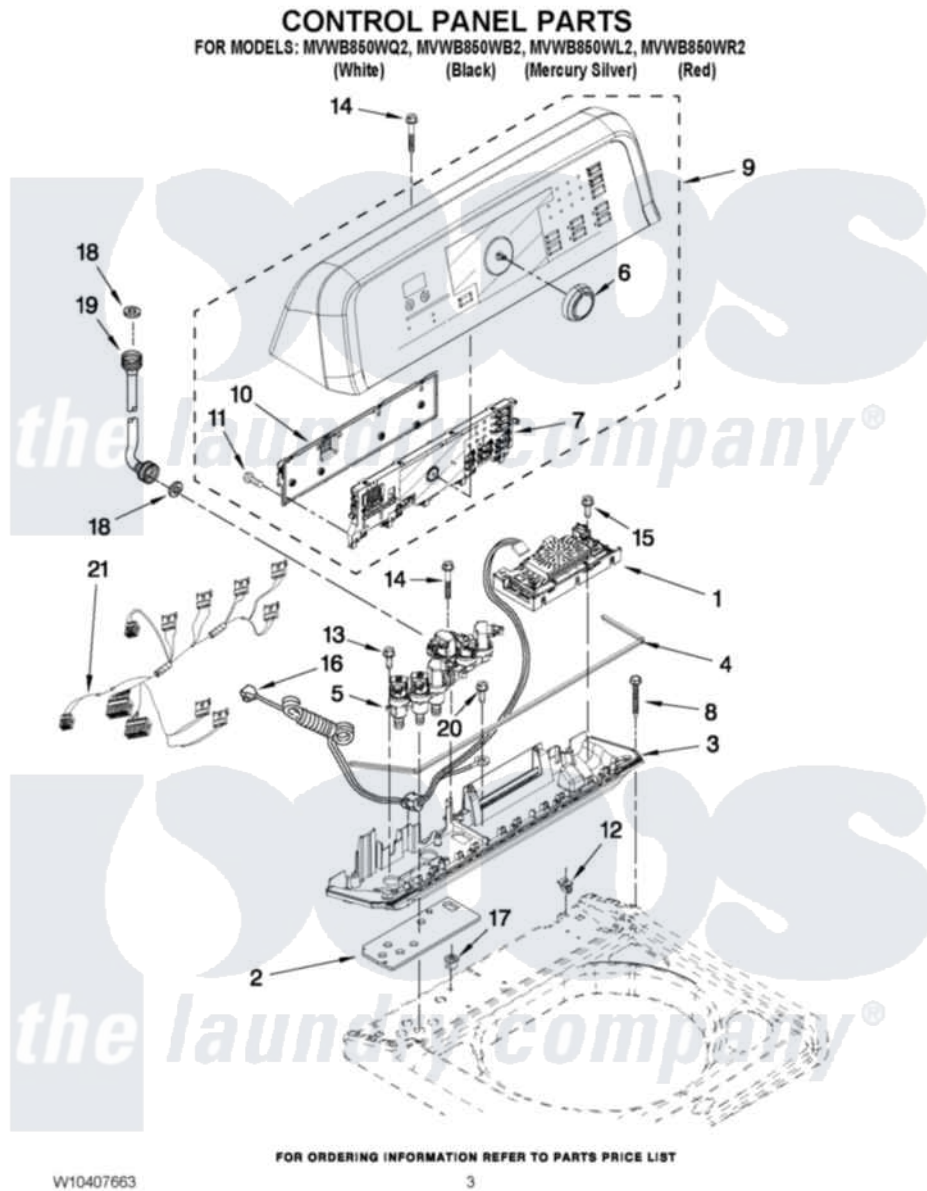

# Maytag MVWB850WL2 02 - CONTROL PANEL PARTS

Maytag [Residential Maytag MVWB850WL2 Washer Parts](#) Parts Diagram 02 - CONTROL PANEL PARTS  
 Click on the part number to view part

Item	Original Part Number	Replaced By	Status	Part Description
1	<a href="#">W10372193</a>			Control Unit Assembly, Machine And Motor
2	W10141695		Not Available	Gasket, Valve Tray
3	<a href="#">W10110213</a>			Tray Assembly, Console
"	<a href="#">W10110304</a>			Tray Assembly, Console
"	<a href="#">W10110846</a>			Tray Assembly, Console
4	W10141693		Not Available	Gasket, Console/Tray
5	<a href="#">W10326918</a>			Valve, Log Assembly
6	<a href="#">W10051126</a>			Knob Assembly
7	<a href="#">W10338070</a>			User Interface
8	<a href="#">W10004990</a>			Screw, 6-20 X 1.2
9	<a href="#">W10385605</a>			Console
"	<a href="#">W10385608</a>			Console
"	<a href="#">W10385606</a>			Console
"	<a href="#">W10385607</a>			Console
10	<a href="#">W10051124</a>			Cover, Rear
11	<a href="#">W10003770</a>			Screw, 6-19 X 1/2

12	<a href="#">W10022060</a>		Nut, Push-In
13	<a href="#">W10052600</a>		Screw, 8-18 X 3/4
14	<a href="#">8565324</a>		Screw, 10-16 X 1.75
15	<a href="#">8281136</a>		Screw, 10-16 X 3/4
16	<a href="#">W10299984</a>		Cord Assembly, Power
17	<a href="#">98460</a>		Nut, Push-In
18	W10242307	<a href="#">16123</a>	Washer Inlet-Hose Miscellaneous Parts Must be Ordered Separately.
19	W10194208	<a href="#">89503</a>	Hose-Inlet
"	8571378	<a href="#">89503</a>	Hose-Inlet
20	<a href="#">3351614</a>		Screw, Gearcase Cover Mounting
21	<a href="#">W10328042</a>		Upper Harness