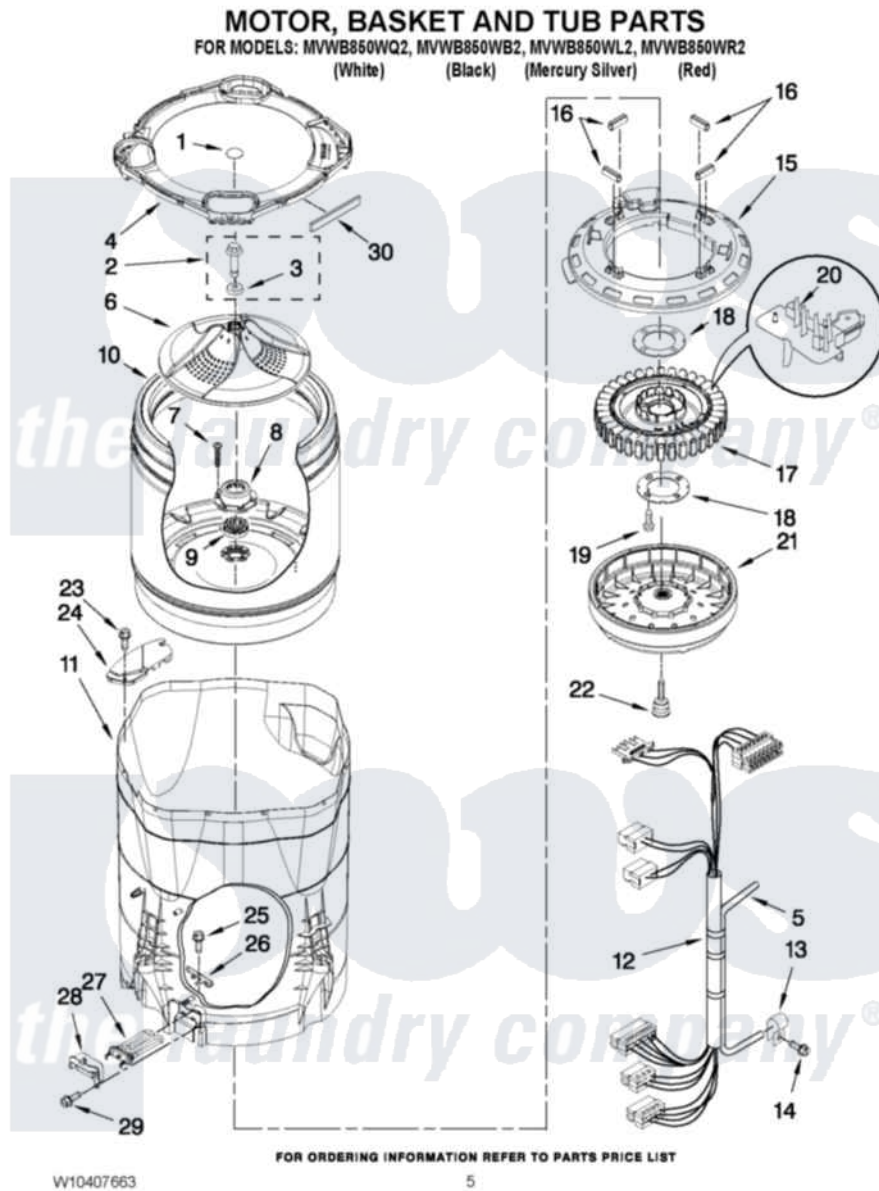

Maytag MVWB850WL2 03 - MOTOR, BASKET AND TUB PARTS

Maytag [Residential Maytag MVWB850WL2 Washer Parts](#) Parts Diagram 03 - MOTOR, BASKET AND TUB PARTS
 Click on the part number to view part

Item	Original Part Number	Replaced By	Status	Part Description
1	W10149460			Cap, Impeller
2	W10076270			Screw And Washer Assembly
3	W10076260			Washer
4	W10251271			Tub Ring
5	8572540	353244		Hose, Pressure Switch
6	W10141017			Impeller
7	8533953			Screw, 8-16 X 1.000
8	W10118114	280145		Hub
9	8545953	280145		Hub
10	W10321442			Basket Assembly
11	W10157673	W10193887		Tub-Outer
12	W10300443			Harness, Lower
13	W10005430			Clamp, Pressure Hose Retainer
14	8533957			Screw, 10-16 X 1/2
15	W10137698			Shield, Drive Motor
16	8565172	280142		Tube

17	8565170	W10419333	Stator, Motor
18	8557836		Plate, Stator
19	8534042		Screw, 1/4-20 X .968
20	W10178988		Rps Assembly
21	8565177	280146	Rotor
22	N/P	Not Available	BOLT, ROTOR ASSEMBLY NON-SERVICEABLE (SUPPLIED W/ROTOR)
23	8533928		Screw, 8-18 X 3/4
24	W10222008		Filter, Dual Pump Hood
25	W10119266		Screw, 8-18 X 3/4
26	W10134571		Clip, Tub Heater
27	W10121071	W10325894	Heater, Tub
28	W10297450		Cover, Tub Heater
29	8533943	W10109200	Screw, Baffle Mounting
30	W10205824		Absorber, Impact