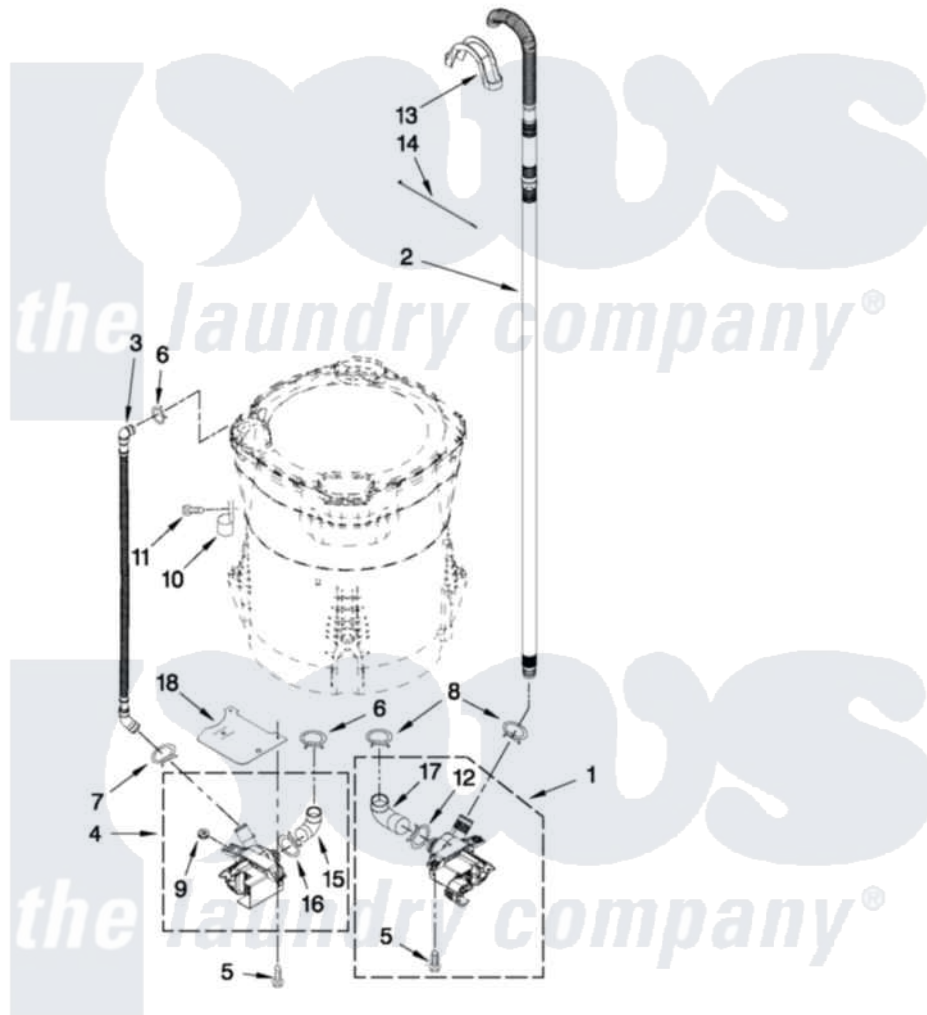

# Maytag MVWB850WL2 04 - PUMP PARTS

## PUMP PARTS

FOR MODELS: MVWB850WQ2, MVWB850WB2, MVWB850WL2, MVWB850WR2  
 (White) (Black) (Mercury Silver) (Red)

FOR ORDERING INFORMATION REFER TO PARTS PRICE LIST

W10407663

7

Maytag [Residential Maytag MVWB850WL2 Washer Parts](#) Parts Diagram 04 - PUMP PARTS  
 Click on the part number to view part

Item	Original Part Number	Replaced By	Status	Part Description
1	W10281682	<a href="#">W10217134</a>		Pump-Water
2	<a href="#">W10236686</a>			Hose, Drain
3	<a href="#">8543774</a>			Hose, Recirc
4	W10049400	<a href="#">W10233462</a>		Pump-Water
5	<a href="#">W10004910</a>			Screw, 12-16 X 1-1/4
6	370449	<a href="#">285655</a>		Clamp, Hose
7	<a href="#">8269146</a>			Clamp, Hose
8	8317496	<a href="#">285655</a>		Clamp, Hose
9	8182771	<a href="#">280155</a>		Grommet
10	<a href="#">8534021</a>			Clamp, Recirc Hose Retainer
11	8533943	<a href="#">W10109200</a>		Screw, Baffle Mounting
12	8182768	<a href="#">285655</a>		Clamp, Hose
13	<a href="#">8576642</a>			Retainer, Drain Hose
14	<a href="#">W10339879</a>			Tie, Cable
15	<a href="#">8182769</a>			Hose, Recirc Pump
16	8182770	<a href="#">3367052</a>		Clamp, Hose