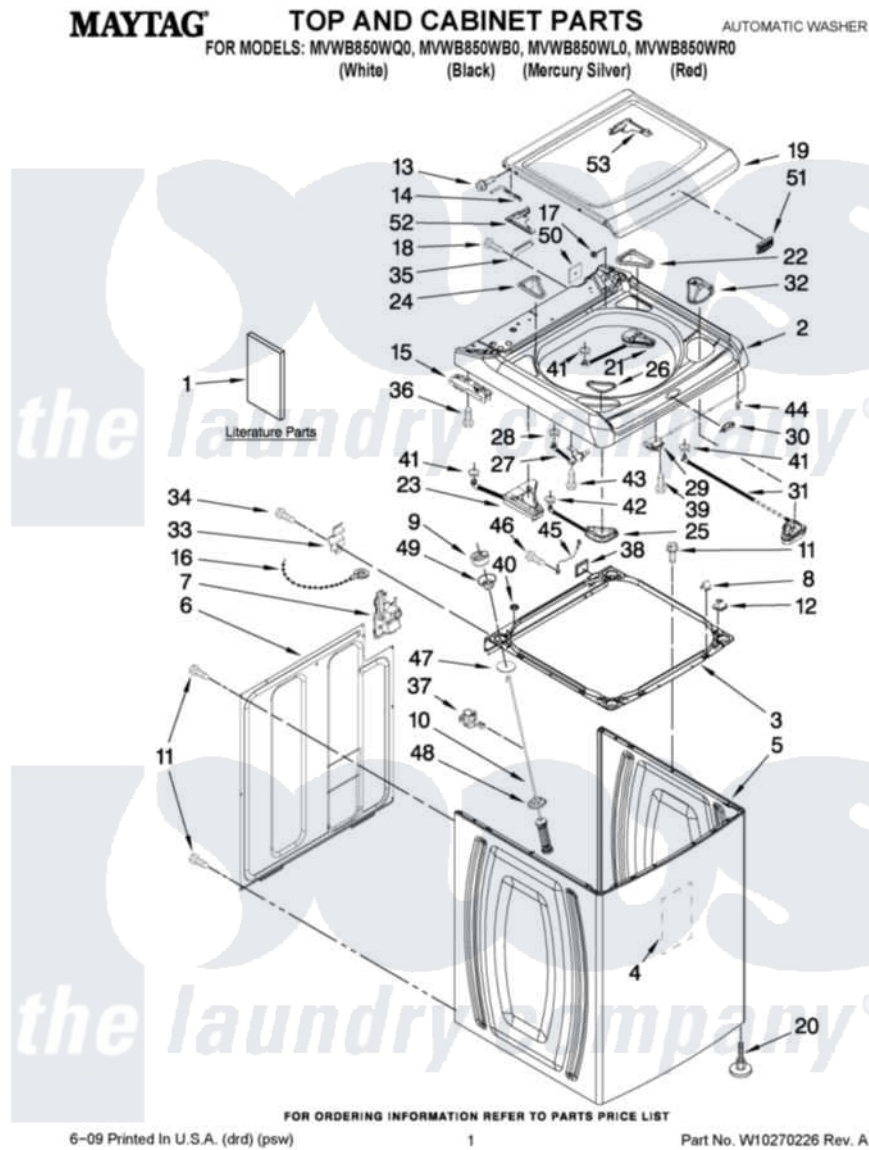

Maytag MVWB850WQ0 01 - TOP AND CABINET PARTS

Maytag Residential Maytag MVWB850WQ0 Washer Parts Parts Diagram 01 - TOP AND CABINET PARTS
 Click on the part number to view part

Item	Original Part Number	Replaced By	Status	Part Description
1	W10240438		Not Available	Installation Instructions (English/French)
"	W10240439		Not Available	Installation Instructions (Spanish)
"	W10092822		Not Available	USE & CARE GUIDE (ENGLISH/FRENCH)
"	W10092823		Not Available	USE & CARE GUIDE (SPANISH)
"	W10093831		Not Available	TECH SHEET IMPROVED WASH
"	W10026652		Not Available	Improved Wash Performance Sheet (English/French)
"	W10178406		Not Available	Improved Wash Performance Sheet (Spanish)
"	W10092820		Not Available	ENERGY GUIDE
2	W10141677			Top
"	W10110834			Top
"	W10093800			Top
"	W10093801			Top

39	8281136		Screw, 10-16 X 3/4
40	8576476		Spacer, Rear
41	370451	596669	Clamp, Manifold
42	371503	596669	Clamp, Manifold
43	3400061		Screw, Dispenser Housing Mounting
44	90016		Clip, Pressure Switch Hose
45	8281736	3184020	Wire
46	3400076		Screw, Bracket Mounting
47	8577896		Washer, Suspension Umbrella
48	8564017		Cup, Suspension
49	W10167599	W10198919	Kit
50	W10161707		Top Foam Seal
51	W10153170		Medallion Cabinet
52	W10119509		Cap-Hinge, Left
"	W10093814		Cap-Hinge, Left
53	W10119508		Cap-Hinge, Right
"	W10093813		Cap-Hinge, Right