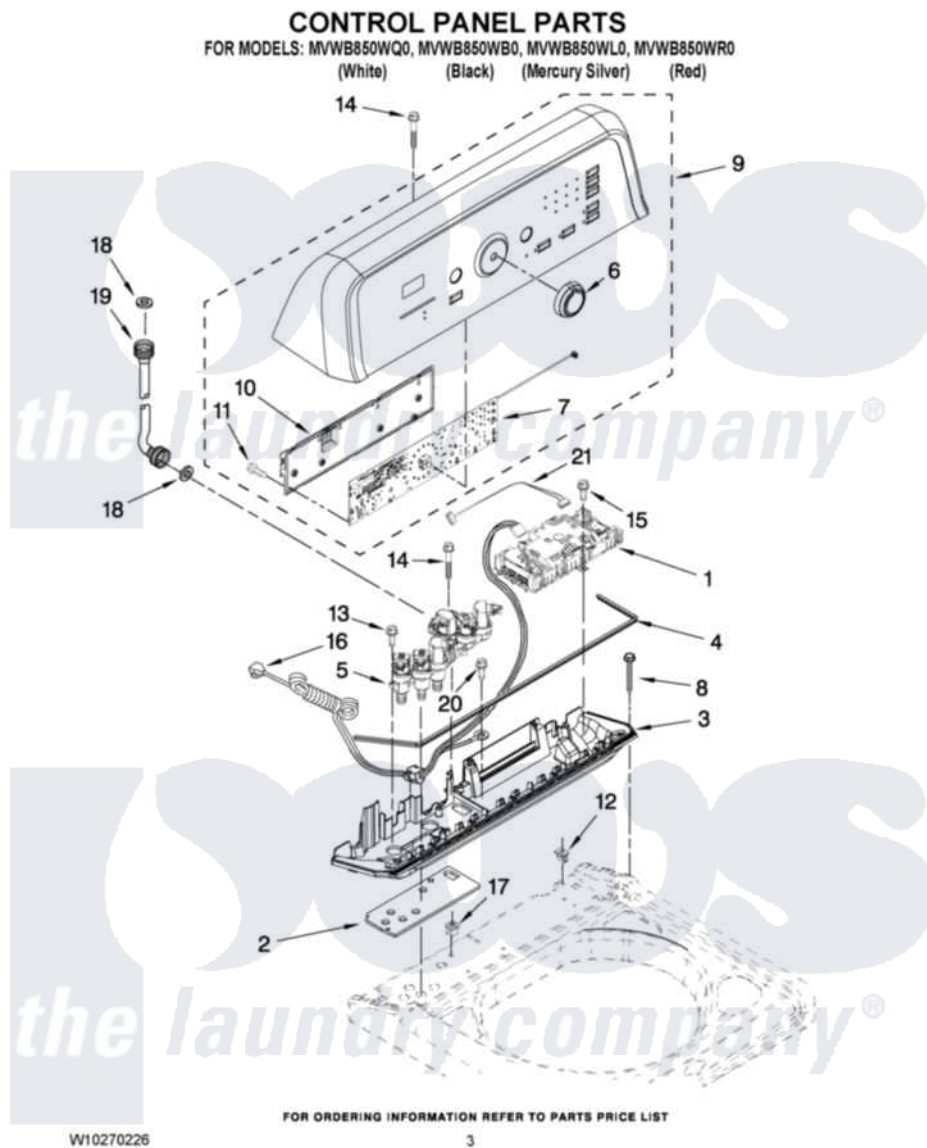

Maytag MVWB850WQ0 02 - CONTROL PANEL PARTS

Maytag [Residential Maytag MVWB850WQ0 Washer Parts](#) Parts Diagram 02 - CONTROL PANEL PARTS
 Click on the part number to view part

Item	Original Part Number	Replaced By	Status	Part Description
1	W10253695			Control Unit Assembly, Machine And Motor
2	W10141695		Not Available	Gasket, Valve Tray
3	W10110213			Tray Assembly, Console
"	W10110304			Tray Assembly, Console
"	W10110846			Tray Assembly, Console
4	W10141693		Not Available	Gasket, Console/Tray
5	W10188360	W10371507		Valve
6	W10051126			Knob Assembly
7	W10260184			User Interface
8	W10004990			Screw, 6-20 X 1.2
9	W10090755			Console
"	W10090762			Console
"	W10090761			Console
"	W10090760			Console
10	W10051124			Cover, Rear
11	W10003770			Screw, 6-19 X 1/2

12	W10022060		Nut, Push-In
13	W10052600		Screw, 8-18 X 3/4
14	8565324		Screw, 10-16 X 1.75
15	8281136		Screw, 10-16 X 3/4
16	W10051098		Cord Assembly, Power
17	98460		Nut, Push-In
18	W10242307	16123	Washer Inlet-Hose Miscellaneous Parts Must be Ordered Separately.
19	W10194208	89503	Hose-Inlet
"	8571378	89503	Hose-Inlet
20	3351614		Screw, Gearcase Cover Mounting
21	3407187		Harness, Thermistor