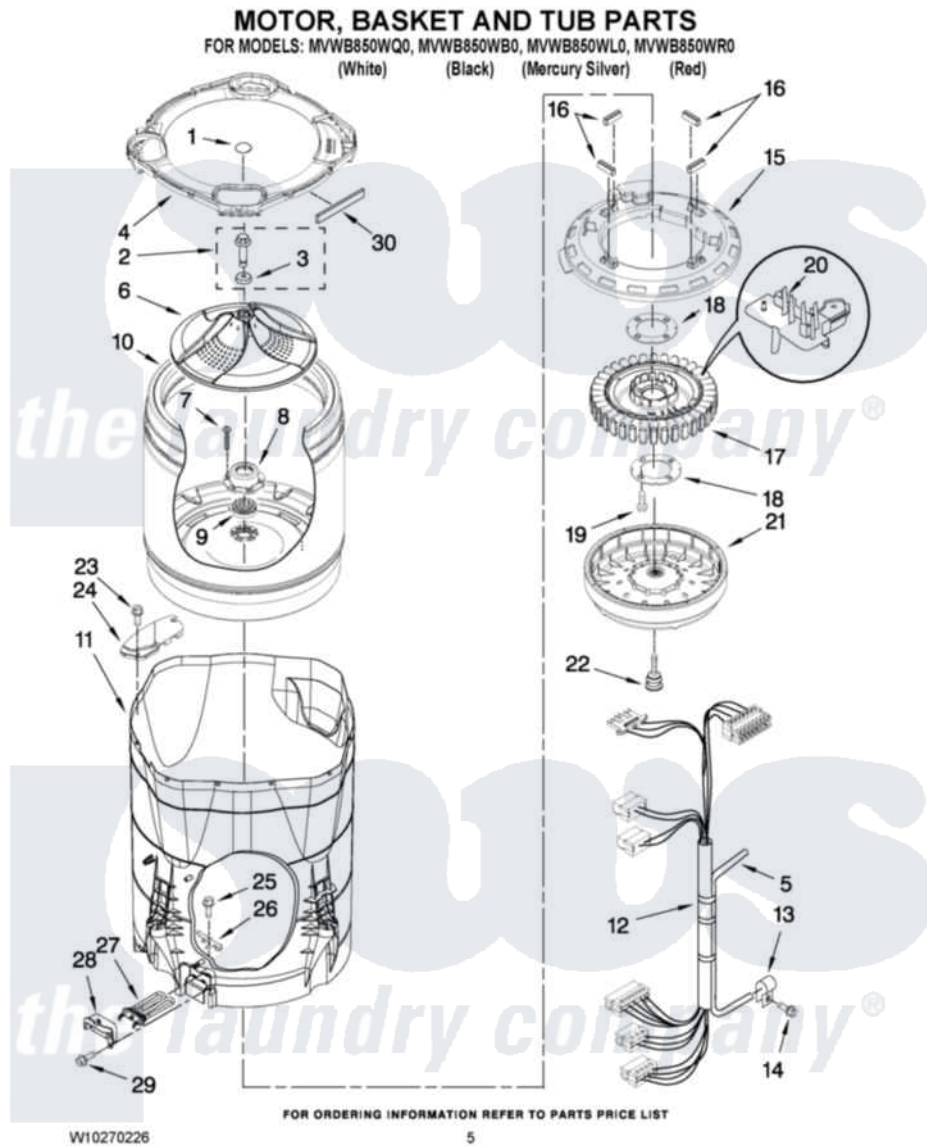

Maytag MVWB850WQ0 03 - MOTOR, BASKET AND TUB PARTS

Maytag Residential Maytag MVWB850WQ0 Washer Parts Parts Diagram 03 - MOTOR, BASKET AND TUB PARTS
 Click on the part number to view part

Item	Original Part Number	Replaced By	Status	Part Description
1	W10149460			Cap, Impeller
2	W10076270			Screw And Washer Assembly
3	W10076260			Washer
4	W10251271			Tub Ring
5	8572540	353244		Hose, Pressure Switch
6	W10141017			Impeller
7	8533953			Screw, 8-16 X 1.000
8	W10118114	280145		Hub
9	8545953	280145		Hub
10	W10118182	W10296143		Basket
11	W10157673	W10193887		Tub-Outer
12	W10122723	W10184256		Cover
13	W10005430			Clamp, Pressure Hose Retainer
14	8533957			Screw, 10-16 X 1/2
15	W10137698			Shield, Drive Motor
16	8565172	280142		Tube

17	8565170	W10419333	Stator, Motor
18	8557836		Plate, Stator
19	8534042		Screw, 1/4-20 X .968
20	W10137685	W10178988	Rps Assembly
21	8565177	280146	Rotor
22	N/P	Not Available	BOLT, ROTOR ASSEMBLY NON-SERVICEABLE (SUPPLIED W/ROTOR)
23	8533928		Screw, 8-18 X 3/4
24	W10222008		Filter, Dual Pump Hood
25	W10119266		Screw, 8-18 X 3/4
26	W10134571		Clip, Tub Heater
27	W10121071	W10325894	Heater, Tub
28	W10140727		Cover, Tub Heater
29	8533943	W10109200	Screw, Baffle Mounting
30	W10205824		Absorber, Impact