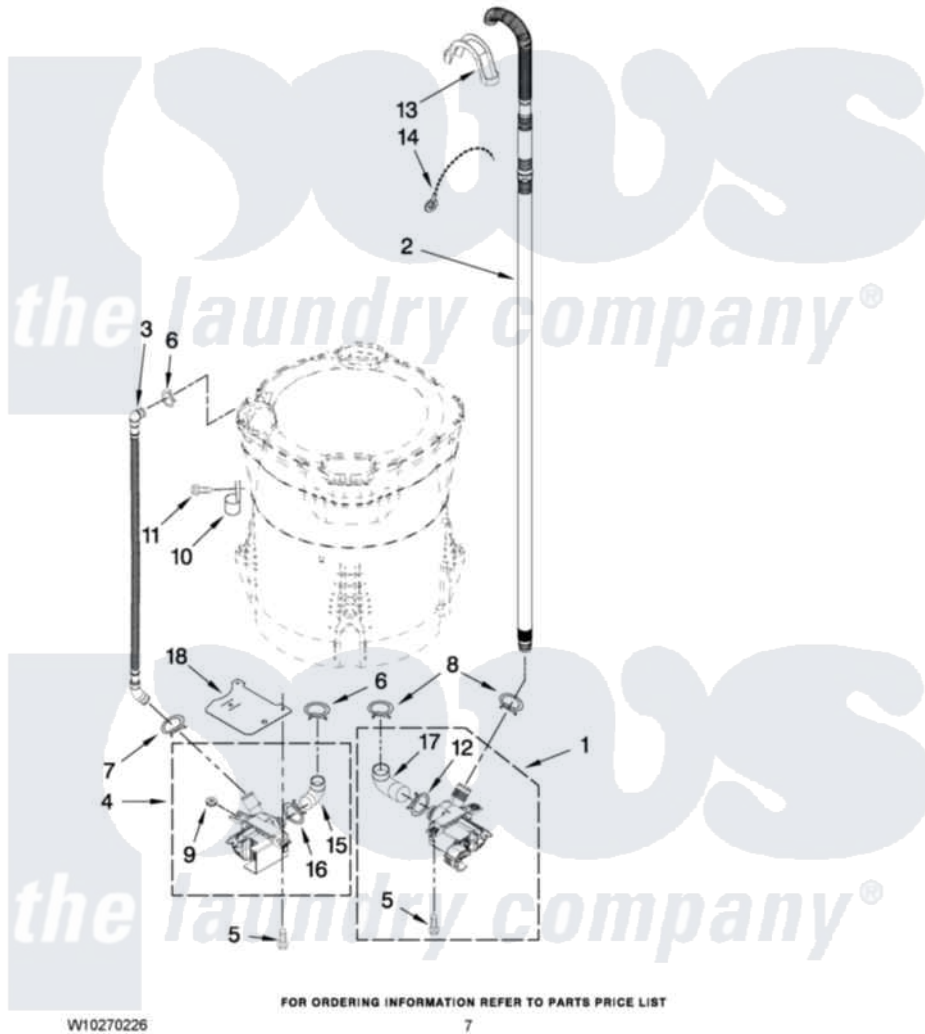

Maytag MVWB850WQ0 04 - PUMP PARTS

PUMP PARTS

FOR MODELS: MVWB850WQ0, MVWB850WB0, MVWB850WL0, MVWB850WR0
(White) (Black) (Mercury Silver) (Red)

Maytag [Residential Maytag MVWB850WQ0 Washer Parts](#) Parts Diagram 04 - PUMP PARTS
Click on the part number to view part

Item	Original Part Number	Replaced By	Status	Part Description
1	W10155921	W10217134		Pump-Water
2	W10236686			Hose, Drain
3	8543774			Hose, Recirc
4	W10049400	W10233462		Pump-Water
5	W10004910			Screw, 12-16 X 1-1/4
6	370449	285655		Clamp, Hose
7	8269146			Clamp, Hose
8	8317496	285655		Clamp, Hose
9	8182771	280155		Grommet
10	8534021			Clamp, Recirc Hose Retainer
11	8533943	W10109200		Screw, Baffle Mounting
12	8182768	285655		Clamp, Hose
13	8576642			Retainer, Drain Hose
14	3347868	W10339879		Tie, Cable
15	8182769			Hose, Recirc Pump
16	8182770	3367052		Clamp, Hose