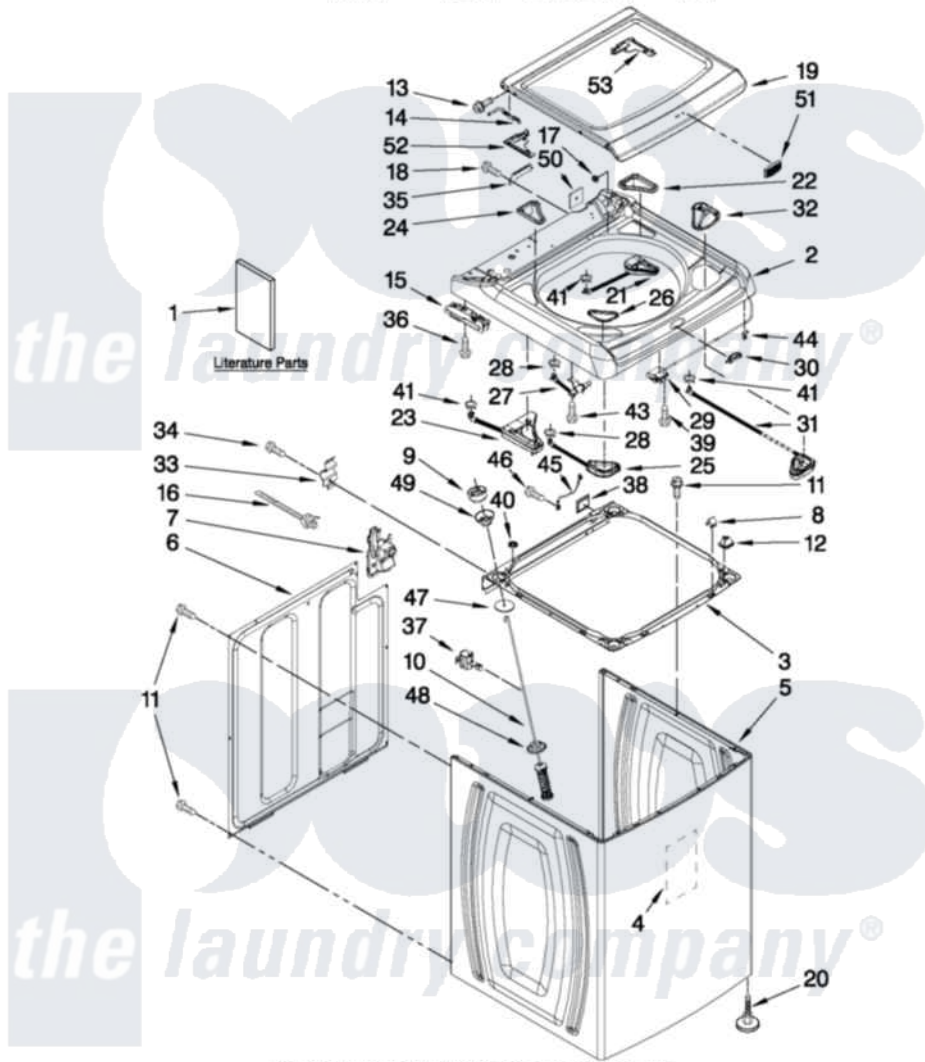

Maytag MVWB850WQ2 01 - TOP AND CABINET PARTS

MAYTAG TOP AND CABINET PARTS AUTOMATIC WASHER
 FOR MODELS: MVWB850WQ2, MVWB850WB2, MVWB850WL2, MVWB850WR2
 (White) (Black) (Mercury Silver) (Red)

FOR ORDERING INFORMATION REFER TO PARTS PRICE LIST
 3-11 Printed in U.S.A. (MP) (psw) 1 Part No. W10407663 Rev. A

Maytag Residential Maytag MVWB850WQ2 Washer Parts Parts Diagram 01 - TOP AND CABINET PARTS
 Click on the part number to view part

Item	Original Part Number	Replaced By	Status	Part Description
1	W10240438		Not Available	Installation Instructions (English/French)
"	W10240439		Not Available	Installation Instructions (Spanish)
"	W10373814		Not Available	USE & CARE GUIDE (ENGLISH/FRENCH)
"	W10373815		Not Available	USE & CARE GUIDE (SPANISH)
"	W10374149		Not Available	TECH SHEET
"	W10092818		Not Available	INSTALLATION INSTRUCTIONS
"	W10385944		Not Available	ENERGY GUIDE
2	W10141677			Top
"	W10110834			Top
"	W10093800			Top
"	W10093801			Top
3	W10162604	W10198634		Frame
4	W10177046			Cabinet - Damper, Sound