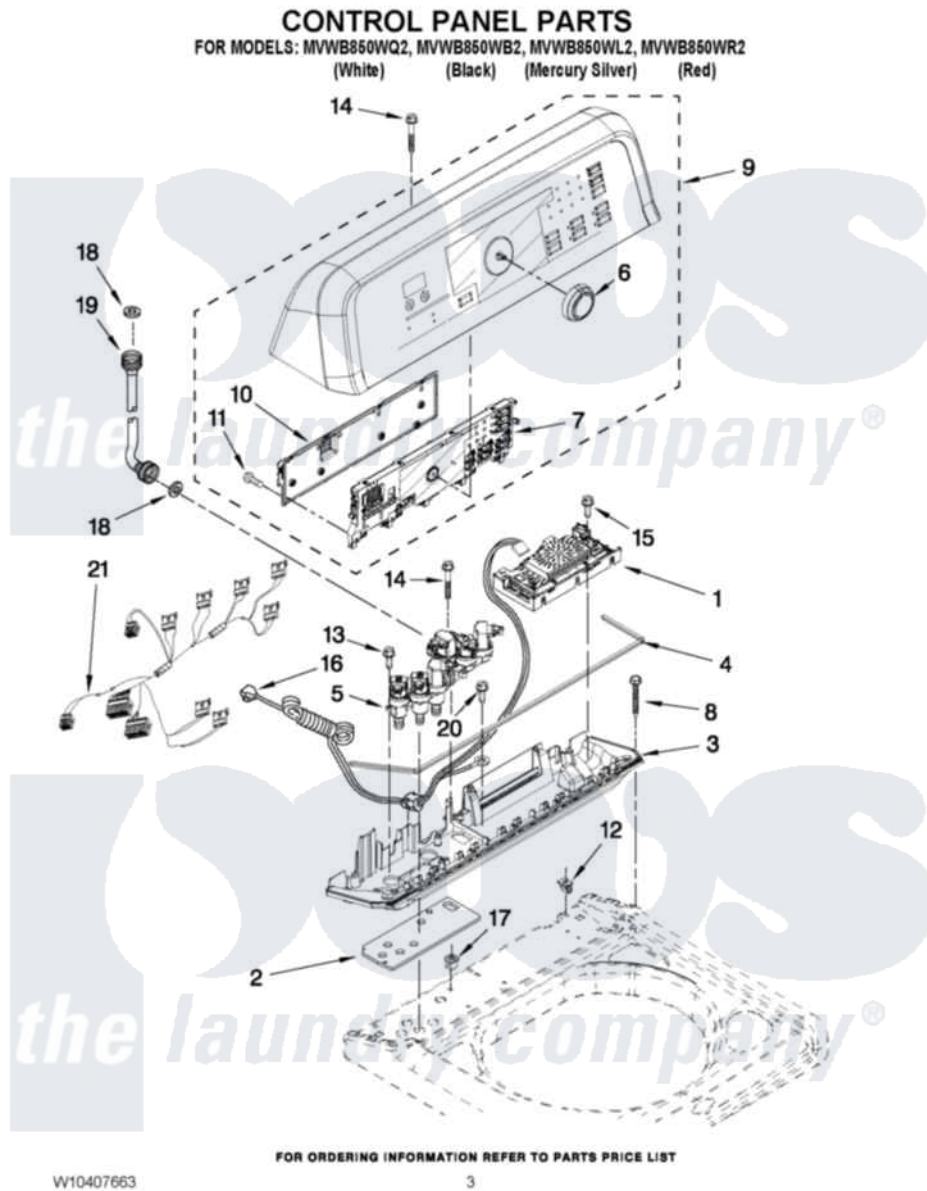

Maytag MVWB850WQ2 02 - CONTROL PANEL PARTS

Maytag [Residential Maytag MVWB850WQ2 Washer Parts](#) Parts Diagram 02 - CONTROL PANEL PARTS
 Click on the part number to view part

Item	Original Part Number	Replaced By	Status	Part Description
1	W10372193			Control Unit Assembly, Machine And Motor
2	W10141695		Not Available	Gasket, Valve Tray
3	W10110213			Tray Assembly, Console
"	W10110304			Tray Assembly, Console
"	W10110846			Tray Assembly, Console
4	W10141693		Not Available	Gasket, Console/Tray
5	W10326918			Valve, Log Assembly
6	W10051126			Knob Assembly
7	W10338070			User Interface
8	W10004990			Screw, 6-20 X 1.2
9	W10385605			Console
"	W10385608			Console
"	W10385606			Console
"	W10385607			Console
10	W10051124			Cover, Rear
11	W10003770			Screw, 6-19 X 1/2

12	W10022060		Nut, Push-In
13	W10052600		Screw, 8-18 X 3/4
14	8565324		Screw, 10-16 X 1.75
15	8281136		Screw, 10-16 X 3/4
16	W10299984		Cord Assembly, Power
17	98460		Nut, Push-In
18	W10242307	16123	Washer Inlet-Hose Miscellaneous Parts Must be Ordered Separately.
19	W10194208	89503	Hose-Inlet
"	8571378	89503	Hose-Inlet
20	3351614		Screw, Gearcase Cover Mounting
21	W10328042		Upper Harness