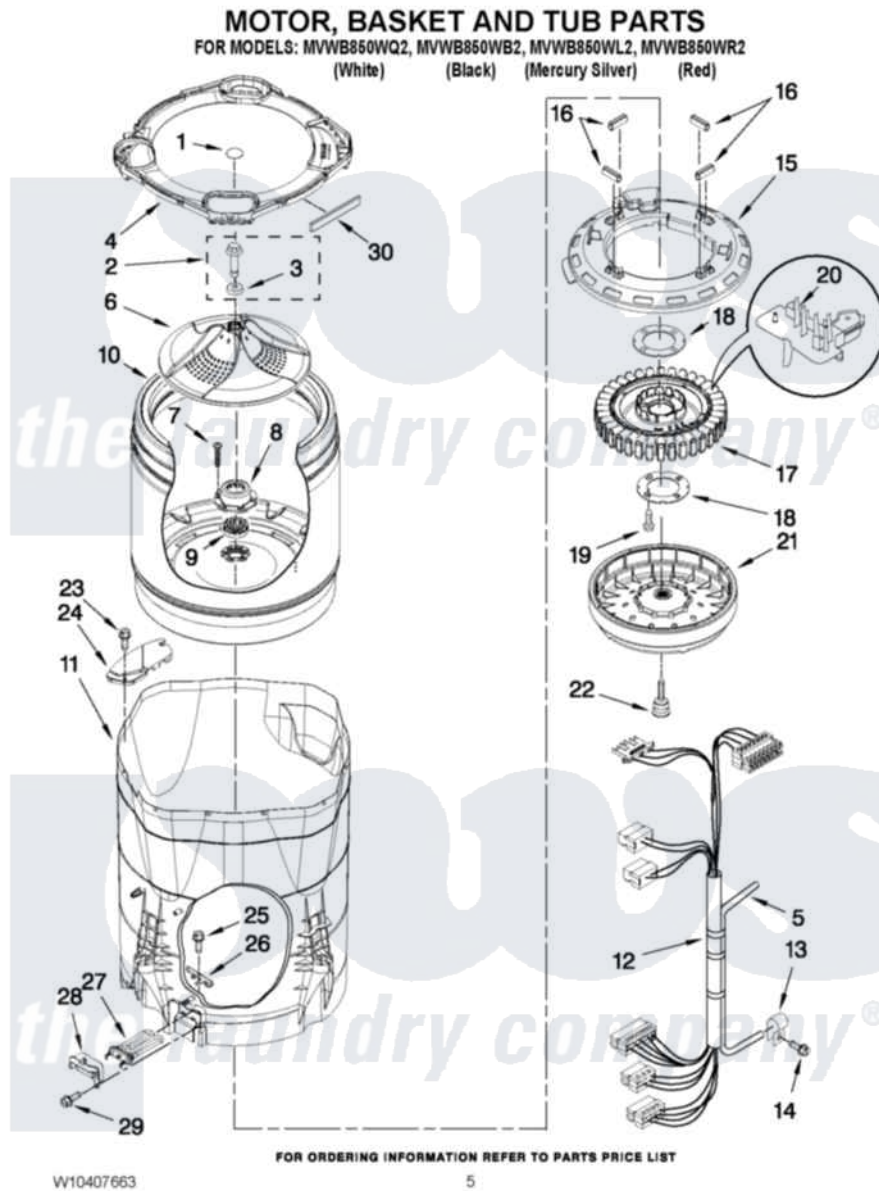

Maytag MVWB850WQ2 03 - MOTOR, BASKET AND TUB PARTS

Maytag [Residential Maytag MVWB850WQ2 Washer Parts](#) Parts Diagram 03 - MOTOR, BASKET AND TUB PARTS
 Click on the part number to view part

Item	Original Part Number	Replaced By	Status	Part Description
1	W10149460			Cap, Impeller
2	W10076270			Screw And Washer Assembly
3	W10076260			Washer
4	W10251271			Tub Ring
5	8572540	353244		Hose, Pressure Switch
6	W10141017			Impeller
7	8533953			Screw, 8-16 X 1.000
8	W10118114	280145		Hub
9	8545953	280145		Hub
10	W10321442			Basket Assembly
11	W10157673	W10193887		Tub-Outer
12	W10300443			Harness, Lower
13	W10005430			Clamp, Pressure Hose Retainer
14	8533957			Screw, 10-16 X 1/2
15	W10137698			Shield, Drive Motor
16	8565172	280142		Tube

17	8565170	W10419333	Stator, Motor
18	8557836		Plate, Stator
19	8534042		Screw, 1/4-20 X .968
20	W10178988		Rps Assembly
21	8565177	280146	Rotor
22	N/P	Not Available	BOLT, ROTOR ASSEMBLY NON-SERVICEABLE (SUPPLIED W/ROTOR)
23	8533928		Screw, 8-18 X 3/4
24	W10222008		Filter, Dual Pump Hood
25	W10119266		Screw, 8-18 X 3/4
26	W10134571		Clip, Tub Heater
27	W10121071	W10325894	Heater, Tub
28	W10297450		Cover, Tub Heater
29	8533943	W10109200	Screw, Baffle Mounting
30	W10205824		Absorber, Impact