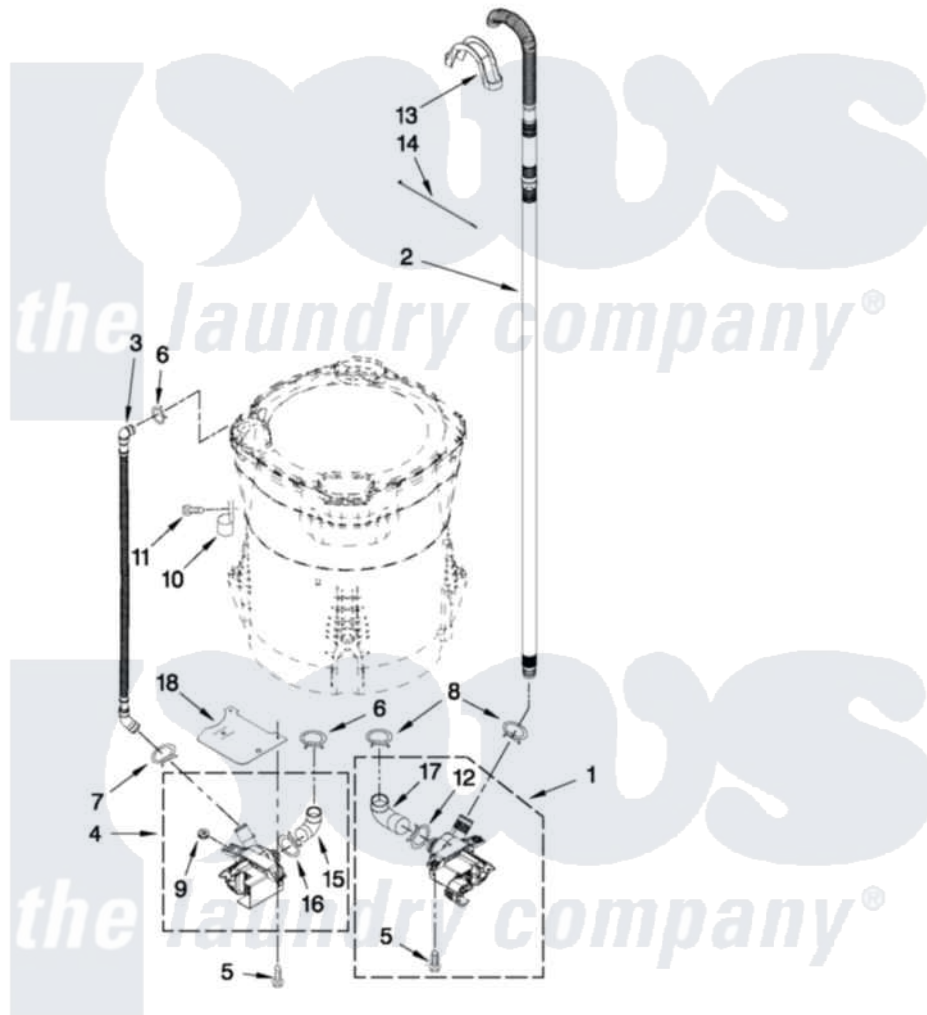

# Maytag MVWB850WQ2 04 - PUMP PARTS

## PUMP PARTS

FOR MODELS: MVWB850WQ2, MVWB850WB2, MVWB850WL2, MVWB850WR2  
 (White) (Black) (Mercury Silver) (Red)

FOR ORDERING INFORMATION REFER TO PARTS PRICE LIST

W10407663

7

Maytag [Residential Maytag MVWB850WQ2 Washer Parts](#) Parts Diagram 04 - PUMP PARTS  
 Click on the part number to view part

Item	Original Part Number	Replaced By	Status	Part Description
1	W10281682	<a href="#">W10217134</a>		Pump-Water
2	<a href="#">W10236686</a>			Hose, Drain
3	<a href="#">8543774</a>			Hose, Recirc
4	W10049400	<a href="#">W10233462</a>		Pump-Water
5	<a href="#">W10004910</a>			Screw, 12-16 X 1-1/4
6	370449	<a href="#">285655</a>		Clamp, Hose
7	<a href="#">8269146</a>			Clamp, Hose
8	8317496	<a href="#">285655</a>		Clamp, Hose
9	8182771	<a href="#">280155</a>		Grommet
10	<a href="#">8534021</a>			Clamp, Recirc Hose Retainer
11	8533943	<a href="#">W10109200</a>		Screw, Baffle Mounting
12	8182768	<a href="#">285655</a>		Clamp, Hose
13	<a href="#">8576642</a>			Retainer, Drain Hose
14	<a href="#">W10339879</a>			Tie, Cable
15	<a href="#">8182769</a>			Hose, Recirc Pump
16	8182770	<a href="#">3367052</a>		Clamp, Hose