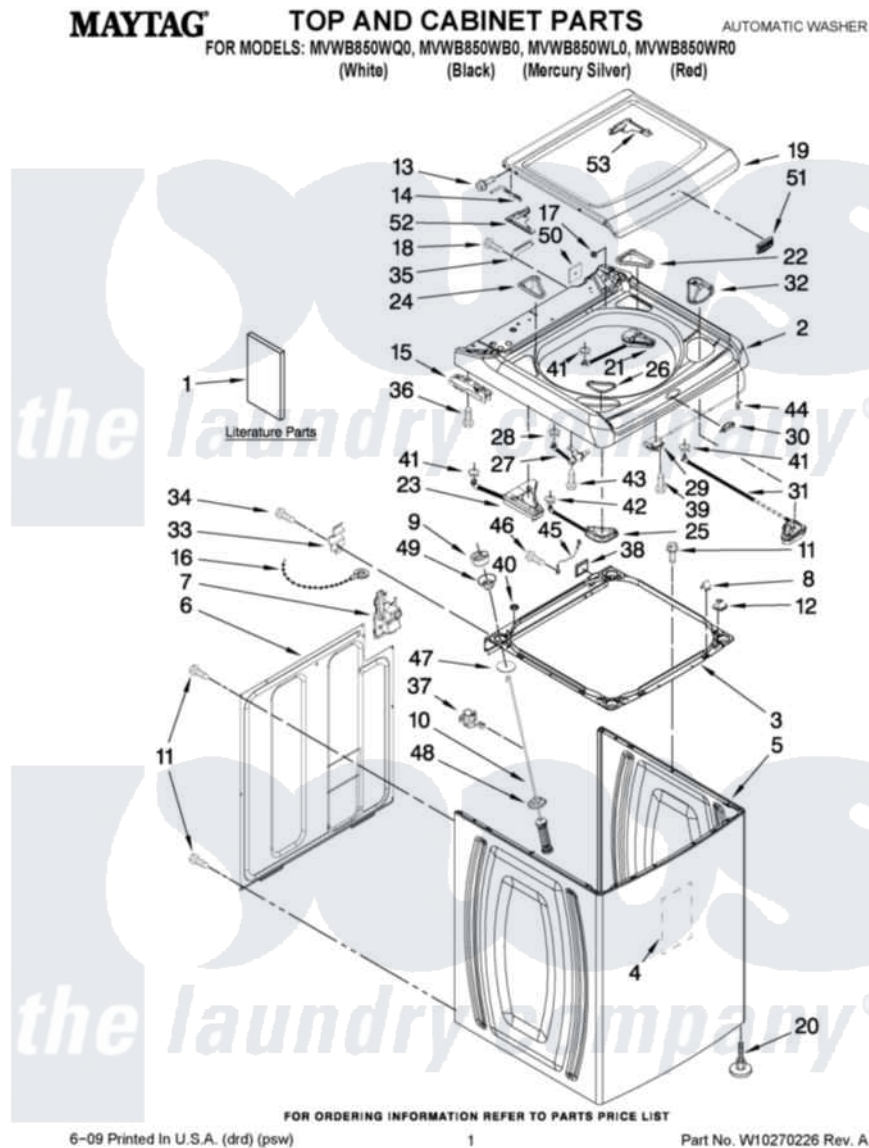

Maytag MVWB850WR0 01 - TOP AND CABINET PARTS

Maytag Residential Maytag MVWB850WR0 Washer Parts Parts Diagram 01 - TOP AND CABINET PARTS
 Click on the part number to view part

Item	Original Part Number	Replaced By	Status	Part Description
1	W10240438		Not Available	Installation Instructions (English/French)
"	W10240439		Not Available	Installation Instructions (Spanish)
"	W10092822		Not Available	USE & CARE GUIDE (ENGLISH/FRENCH)
"	W10092823		Not Available	USE & CARE GUIDE (SPANISH)
"	W10093831		Not Available	TECH SHEET IMPROVED WASH
"	W10026652		Not Available	Improved Wash Performance Sheet (English/French)
"	W10178406		Not Available	Improved Wash Performance Sheet (Spanish)
"	W10092820		Not Available	ENERGY GUIDE
2	W10141677			Top
"	W10110834			Top
"	W10093800			Top
"	W10093801			Top

39	8281136		Screw, 10-16 X 3/4
40	8576476		Spacer, Rear
41	370451	596669	Clamp, Manifold
42	371503	596669	Clamp, Manifold
43	3400061		Screw, Dispenser Housing Mounting
44	90016		Clip, Pressure Switch Hose
45	8281736	3184020	Wire
46	3400076		Screw, Bracket Mounting
47	8577896		Washer, Suspension Umbrella
48	8564017		Cup, Suspension
49	W10167599	W10198919	Kit
50	W10161707		Top Foam Seal
51	W10153170		Medallion Cabinet
52	W10119509		Cap-Hinge, Left
"	W10093814		Cap-Hinge, Left
53	W10119508		Cap-Hinge, Right
"	W10093813		Cap-Hinge, Right