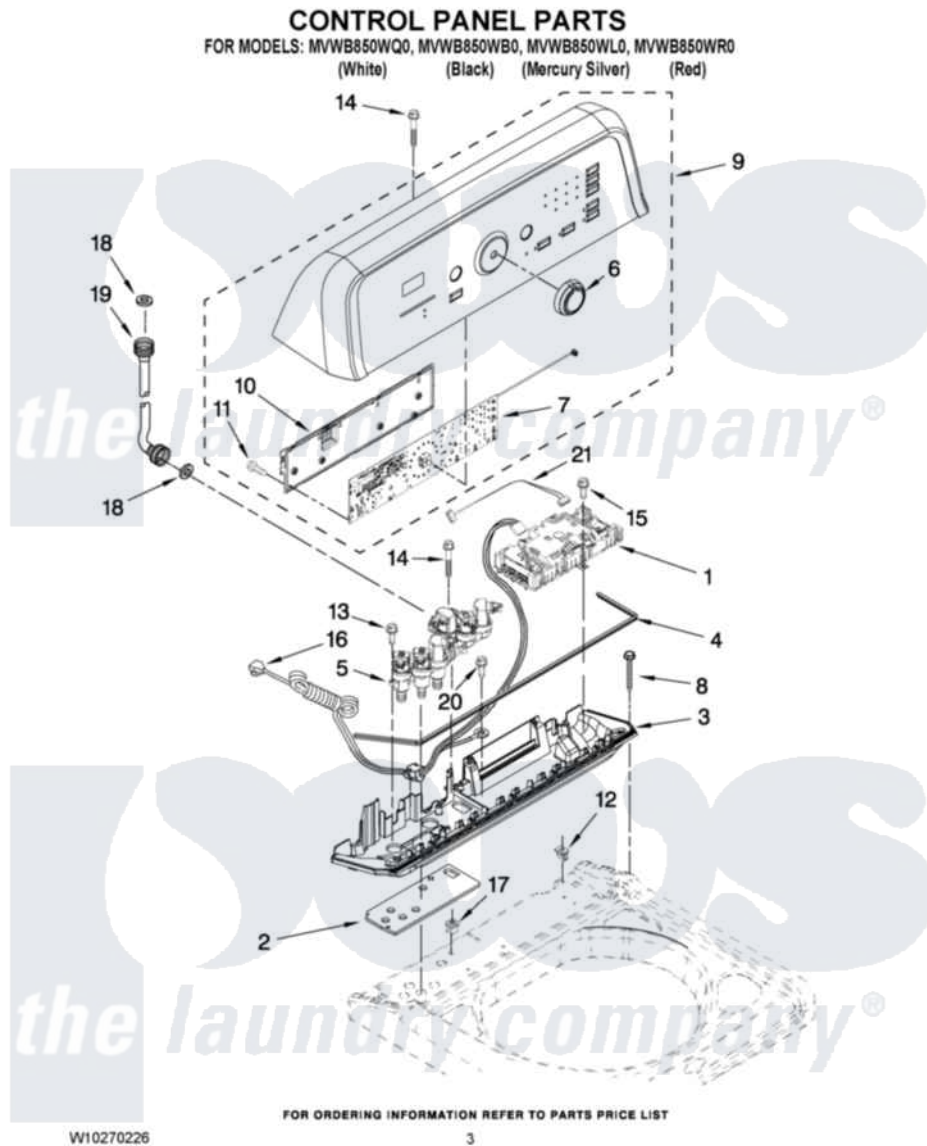

Maytag MVWB850WR0 02 - CONTROL PANEL PARTS

Maytag [Residential Maytag MVWB850WR0 Washer Parts](#) Parts Diagram 02 - CONTROL PANEL PARTS
 Click on the part number to view part

Item	Original Part Number	Replaced By	Status	Part Description
1	W10253695			Control Unit Assembly, Machine And Motor
2	W10141695		Not Available	Gasket, Valve Tray
3	W10110213			Tray Assembly, Console
"	W10110304			Tray Assembly, Console
"	W10110846			Tray Assembly, Console
4	W10141693		Not Available	Gasket, Console/Tray
5	W10188360	W10371507		Valve
6	W10051126			Knob Assembly
7	W10260184			User Interface
8	W10004990			Screw, 6-20 X 1.2
9	W10090755			Console
"	W10090762			Console
"	W10090761			Console
"	W10090760			Console
10	W10051124			Cover, Rear
11	W10003770			Screw, 6-19 X 1/2

12	W10022060		Nut, Push-In
13	W10052600		Screw, 8-18 X 3/4
14	8565324		Screw, 10-16 X 1.75
15	8281136		Screw, 10-16 X 3/4
16	W10051098		Cord Assembly, Power
17	98460		Nut, Push-In
18	W10242307	16123	Washer Inlet-Hose Miscellaneous Parts Must be Ordered Separately.
19	W10194208	89503	Hose-Inlet
"	8571378	89503	Hose-Inlet
20	3351614		Screw, Gearcase Cover Mounting
21	3407187		Harness, Thermistor