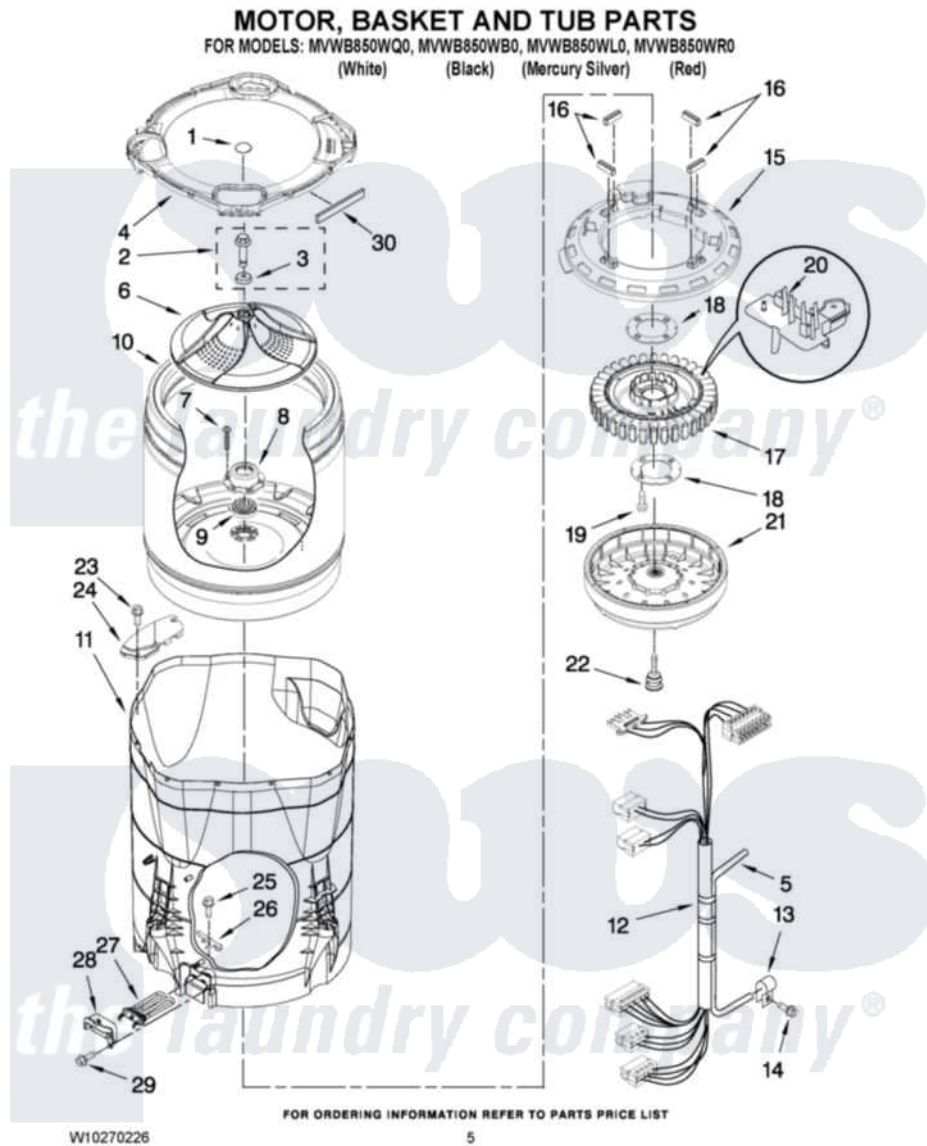

Maytag MVWB850WR0 03 - MOTOR, BASKET AND TUB PARTS

Maytag Residential Maytag MVWB850WR0 Washer Parts Parts Diagram 03 - MOTOR, BASKET AND TUB PARTS
 Click on the part number to view part

Item	Original Part Number	Replaced By	Status	Part Description
1	W10149460			Cap, Impeller
2	W10076270			Screw And Washer Assembly
3	W10076260			Washer
4	W10251271			Tub Ring
5	8572540	353244		Hose, Pressure Switch
6	W10141017			Impeller
7	8533953			Screw, 8-16 X 1.000
8	W10118114	280145		Hub
9	8545953	280145		Hub
10	W10118182	W10296143		Basket
11	W10157673	W10193887		Tub-Outer
12	W10122723	W10184256		Cover
13	W10005430			Clamp, Pressure Hose Retainer
14	8533957			Screw, 10-16 X 1/2
15	W10137698			Shield, Drive Motor
16	8565172	280142		Tube

17	8565170	W10419333	Stator, Motor
18	8557836		Plate, Stator
19	8534042		Screw, 1/4-20 X .968
20	W10137685	W10178988	Rps Assembly
21	8565177	280146	Rotor
22	N/P	Not Available	BOLT, ROTOR ASSEMBLY NON-SERVICEABLE (SUPPLIED W/ROTOR)
23	8533928		Screw, 8-18 X 3/4
24	W10222008		Filter, Dual Pump Hood
25	W10119266		Screw, 8-18 X 3/4
26	W10134571		Clip, Tub Heater
27	W10121071	W10325894	Heater, Tub
28	W10140727		Cover, Tub Heater
29	8533943	W10109200	Screw, Baffle Mounting
30	W10205824		Absorber, Impact