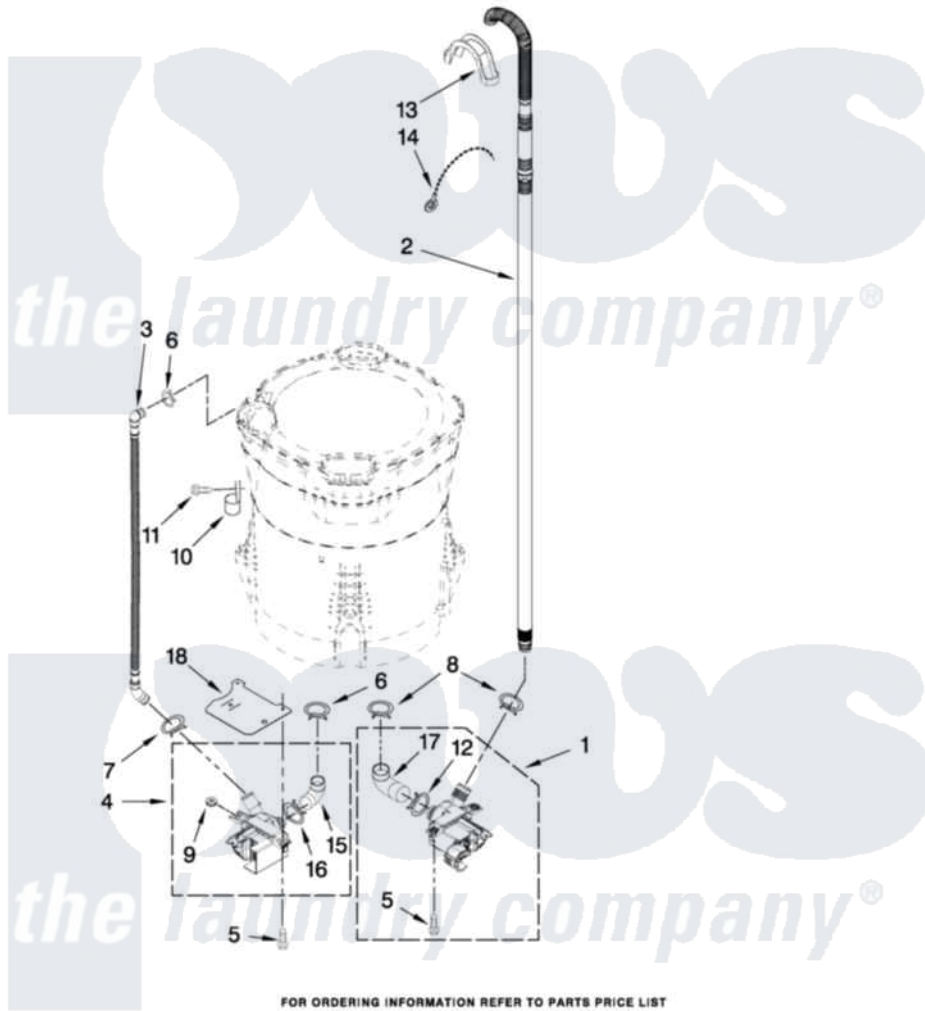

Maytag MVWB850WR0 04 - PUMP PARTS

PUMP PARTS

FOR MODELS: MVWB850WQ0, MVWB850WB0, MVWB850WL0, MVWB850WR0
(White) (Black) (Mercury Silver) (Red)

W10270226

FOR ORDERING INFORMATION REFER TO PARTS PRICE LIST

7

Maytag [Residential Maytag MVWB850WR0 Washer Parts](#) Parts Diagram 04 - PUMP PARTS
Click on the part number to view part

Item	Original Part Number	Replaced By	Status	Part Description
1	W10155921	W10217134		Pump-Water
2	W10236686			Hose, Drain
3	8543774			Hose, Recirc
4	W10049400	W10233462		Pump-Water
5	W10004910			Screw, 12-16 X 1-1/4
6	370449	285655		Clamp, Hose
7	8269146			Clamp, Hose
8	8317496	285655		Clamp, Hose
9	8182771	280155		Grommet
10	8534021			Clamp, Recirc Hose Retainer
11	8533943	W10109200		Screw, Baffle Mounting
12	8182768	285655		Clamp, Hose
13	8576642			Retainer, Drain Hose
14	3347868	W10339879		Tie, Cable
15	8182769			Hose, Recirc Pump
16	8182770	3367052		Clamp, Hose