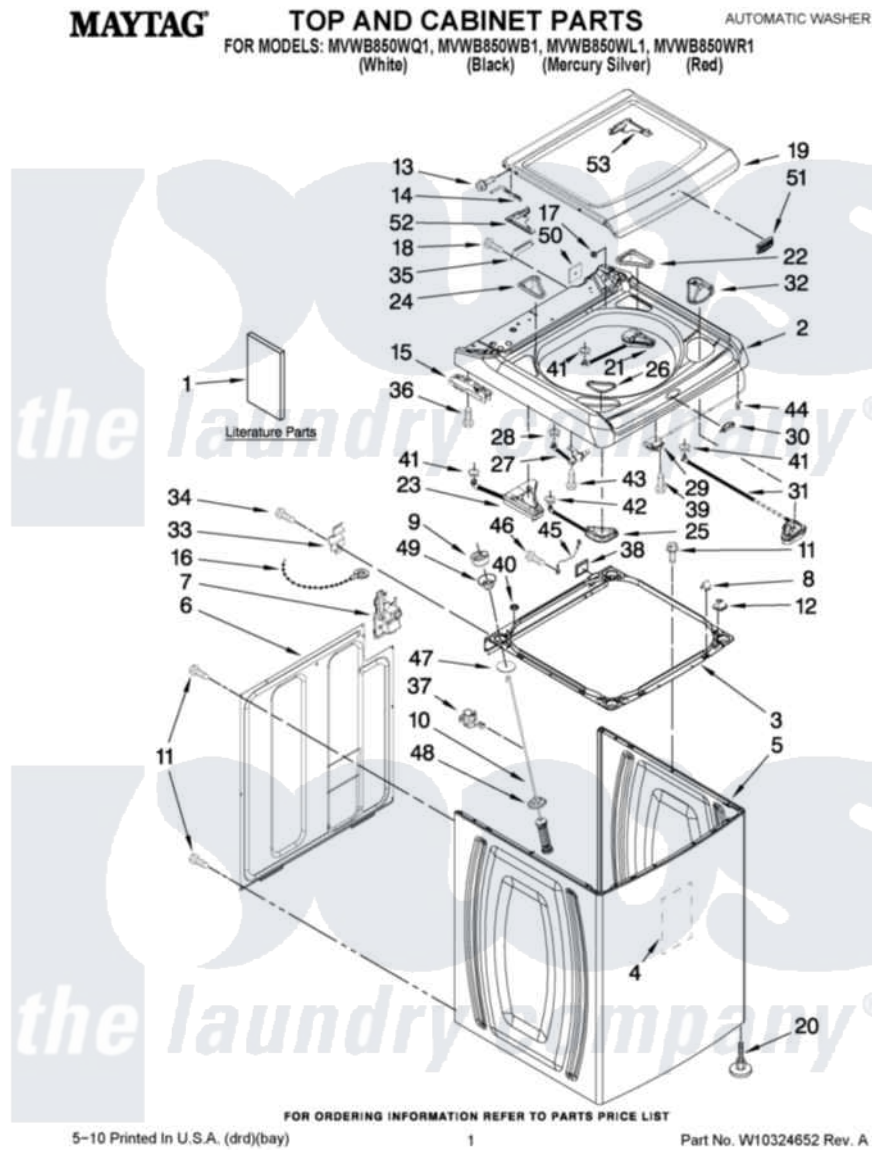

# Maytag MVWB850WR1 01 - TOP AND CABINET PARTS

Maytag Residential Maytag MVWB850WR1 Washer Parts Parts Diagram 01 - TOP AND CABINET PARTS  
 Click on the part number to view part

| Item | Original Part Number      | Replaced By | Status        | Part Description                                 |
|------|---------------------------|-------------|---------------|--------------------------------------------------|
| 1    | W10240438                 |             | Not Available | Installation Instructions (English/French)       |
| "    | W10240439                 |             | Not Available | Installation Instructions (Spanish)              |
| "    | W10092822                 |             | Not Available | USE & CARE GUIDE (ENGLISH/FRENCH)                |
| "    | W10092823                 |             | Not Available | USE & CARE GUIDE (SPANISH)                       |
| "    | W10313093                 |             | Not Available | USE & CARE GUIDE (TECH SHEET)                    |
| "    | W10026652                 |             | Not Available | Improved Wash Performance Sheet (English/French) |
| "    | W10178406                 |             | Not Available | Improved Wash Performance Sheet (Spanish)        |
| "    | W10315094                 |             | Not Available | ENERGY GUIDE                                     |
| 2    | <a href="#">W10141677</a> |             |               | Top                                              |
| "    | <a href="#">W10110834</a> |             |               | Top                                              |
| "    | <a href="#">W10093800</a> |             |               | Top                                              |
| "    | <a href="#">W10093801</a> |             |               | Top                                              |