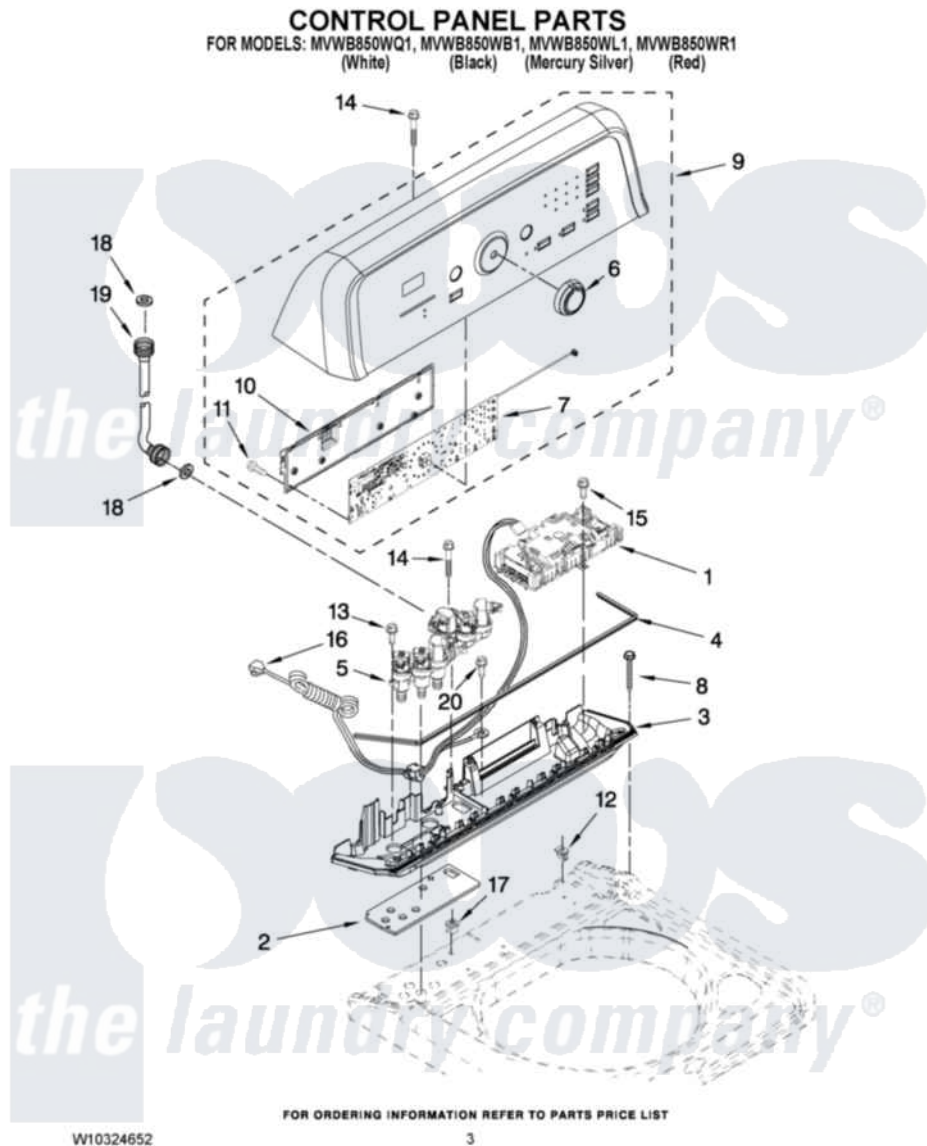

Maytag MVWB850WR1 02 - CONTROL PANEL PARTS

Maytag [Residential Maytag MVWB850WR1 Washer Parts](#) Parts Diagram 02 - CONTROL PANEL PARTS
 Click on the part number to view part

Item	Original Part Number	Replaced By	Status	Part Description
1	W10272495			Control Unit Assembly, Machine And Motor
2	W10141695		Not Available	Gasket, Valve Tray
3	W10110213			Tray Assembly, Console
"	W10110304			Tray Assembly, Console
"	W10110846			Tray Assembly, Console
4	W10141693		Not Available	Gasket, Console/Tray
5	W10291036	W10371509		Valve
6	W10051126			Knob Assembly
7	W10260184			User Interface
8	W10004990			Screw, 6-20 X 1.2
9	W10090755			Console
"	W10090762			Console
"	W10090761			Console
"	W10090760			Console
10	W10051124			Cover, Rear
11	W10003770			Screw, 6-19 X 1/2

12	W10022060		Nut, Push-In
13	W10052600		Screw, 8-18 X 3/4
14	8565324		Screw, 10-16 X 1.75
15	8281136		Screw, 10-16 X 3/4
16	W10299984		Cord Assembly, Power
17	98460		Nut, Push-In
18	W10242307	16123	Washer Inlet-Hose Miscellaneous Parts Must be Ordered Separately.
19	W10194208	89503	Hose-Inlet
"	8571378	89503	Hose-Inlet
20	3351614		Screw, Gearcase Cover Mounting