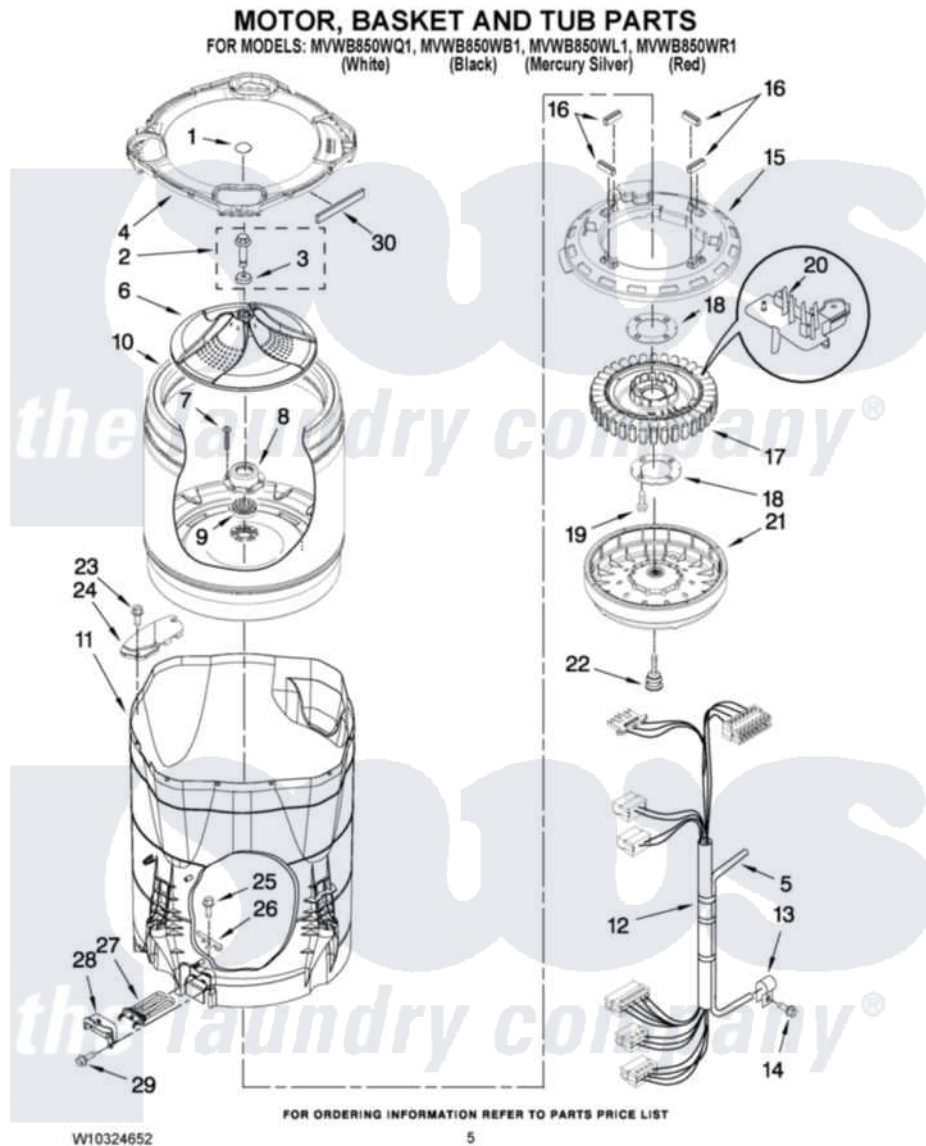

Maytag MVWB850WR1 03 - MOTOR, BASKET AND TUB PARTS

Maytag Residential Maytag MVWB850WR1 Washer Parts Parts Diagram 03 - MOTOR, BASKET AND TUB PARTS
 Click on the part number to view part

Item	Original Part Number	Replaced By	Status	Part Description
1	W10149460			Cap, Impeller
2	W10076270			Screw And Washer Assembly
3	W10076260			Washer
4	W10251271			Tub Ring
5	8572540	353244		Hose, Pressure Switch
6	W10141017			Impeller
7	8533953			Screw, 8-16 X 1.000
8	W10118114	280145		Hub
9	8545953	280145		Hub
10	W10321442			Basket Assembly
11	W10157673	W10193887		Tub-Outer
12	W10300443			Harness, Lower
13	W10005430			Clamp, Pressure Hose Retainer
14	8533957			Screw, 10-16 X 1/2
15	W10137698			Shield, Drive Motor
16	8565172	280142		Tube

17	8565170	W10419333	Stator, Motor
18	8557836		Plate, Stator
19	8534042		Screw, 1/4-20 X .968
20	W10178988		Rps Assembly
21	8565177	280146	Rotor
22	N/P	Not Available	BOLT, ROTOR ASSEMBLY NON-SERVICEABLE (SUPPLIED W/ROTOR)
23	8533928		Screw, 8-18 X 3/4
24	W10222008		Filter, Dual Pump Hood
25	W10119266		Screw, 8-18 X 3/4
26	W10134571		Clip, Tub Heater
27	W10121071	W10325894	Heater, Tub
28	W10140727		Cover, Tub Heater
29	8533943	W10109200	Screw, Baffle Mounting
30	W10205824		Absorber, Impact