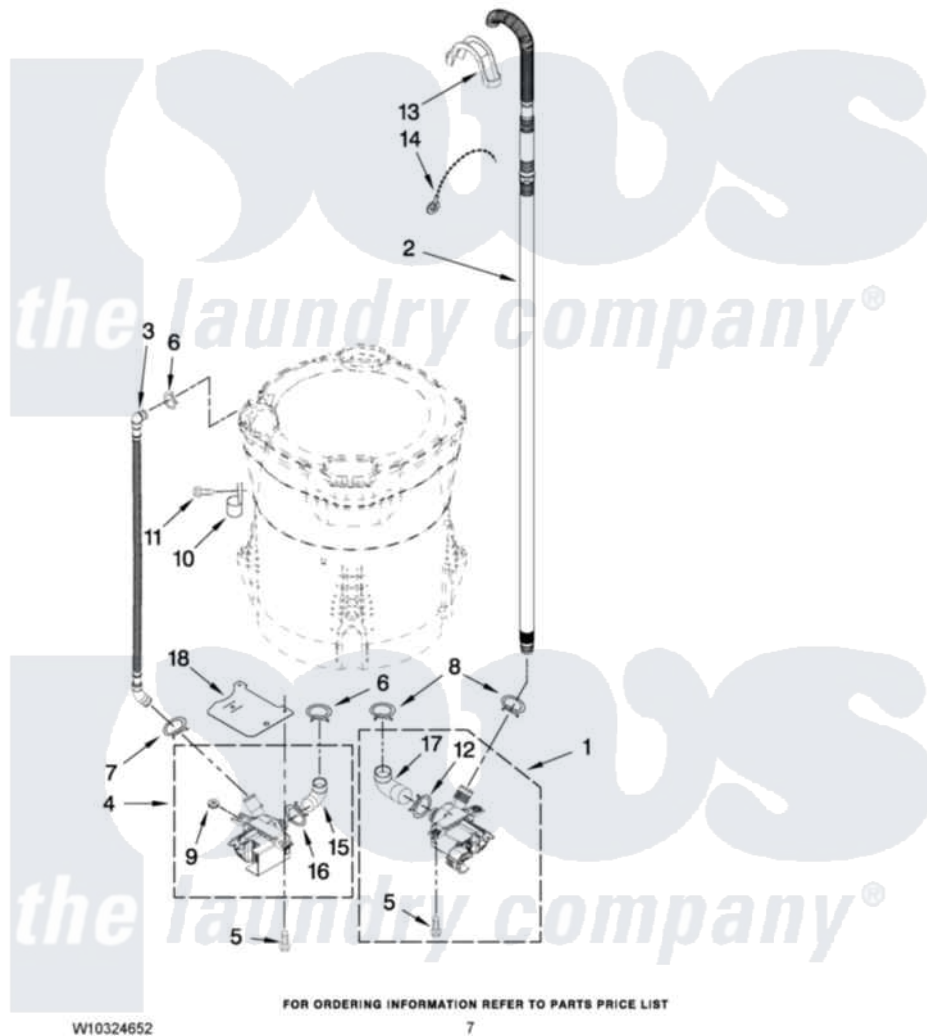

Maytag MVWB850WR1 04 - PUMP PARTS

PUMP PARTS FOR MODELS: MVWB850WQ1, MVWB850WB1, MVWB850WL1, MVWB850WR1 (White) (Black) (Mercury Silver) (Red)

Maytag [Residential Maytag MVWB850WR1 Washer Parts](#) Parts Diagram 04 - PUMP PARTS
Click on the part number to view part

Item	Original Part Number	Replaced By	Status	Part Description
1	W10281682	W10217134		Pump-Water
2	W10236686			Hose, Drain
3	8543774			Hose, Recirc
4	W10049400	W10233462		Pump-Water
5	W10004910			Screw, 12-16 X 1-1/4
6	370449	285655		Clamp, Hose
7	8269146			Clamp, Hose
8	8317496	285655		Clamp, Hose
9	8182771	280155		Grommet
10	8534021			Clamp, Recirc Hose Retainer
11	8533943	W10109200		Screw, Baffle Mounting
12	8182768	285655		Clamp, Hose
13	8576642			Retainer, Drain Hose
14	3347868	W10339879		Tie, Cable
15	8182769			Hose, Recirc Pump
16	8182770	3367052		Clamp, Hose