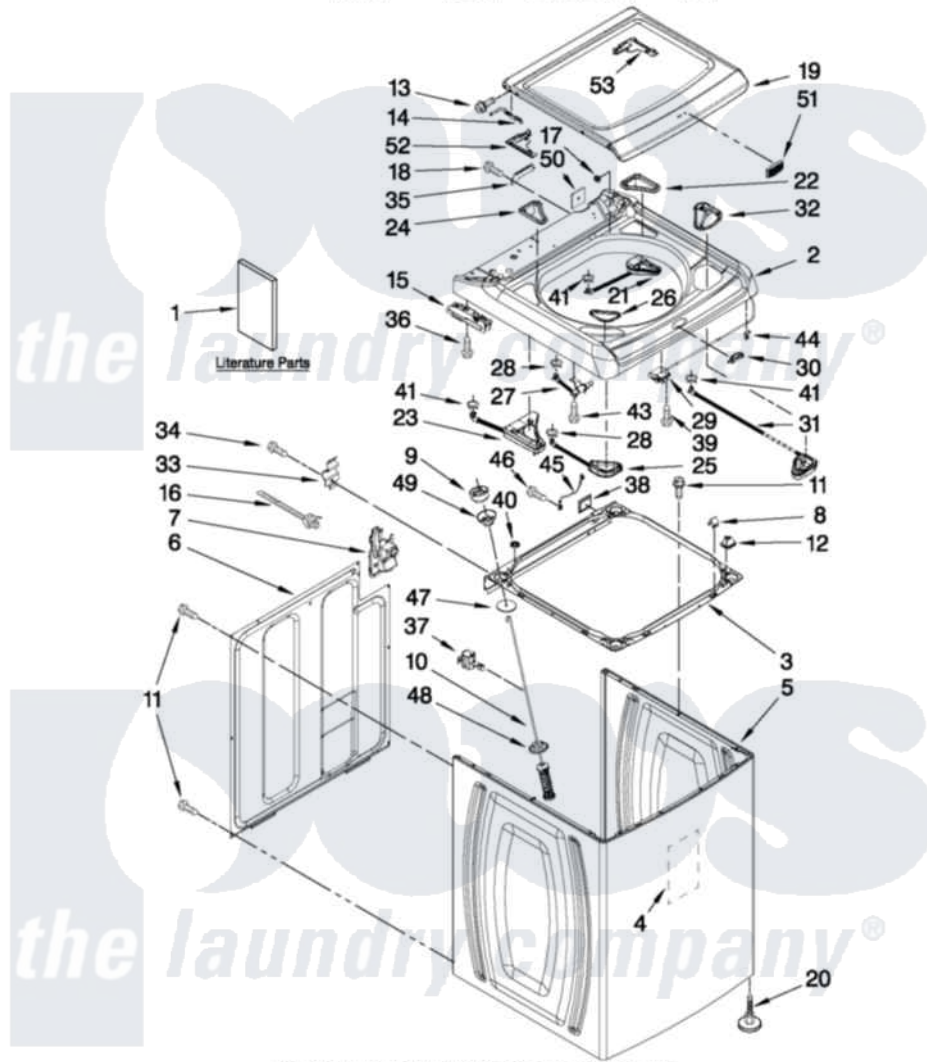

Maytag MVWB850WR2 01 - TOP AND CABINET PARTS

MAYTAG TOP AND CABINET PARTS AUTOMATIC WASHER
 FOR MODELS: MVWB850WQ2, MVWB850WB2, MVWB850WL2, MVWB850WR2
 (White) (Black) (Mercury Silver) (Red)

FOR ORDERING INFORMATION REFER TO PARTS PRICE LIST
 3-11 Printed in U.S.A. (MP) (psw) 1 Part No. W10407663 Rev. A

Maytag [Residential Maytag MVWB850WR2 Washer Parts](#) Parts Diagram 01 - TOP AND CABINET PARTS
 Click on the part number to view part

Item	Original Part Number	Replaced By	Status	Part Description
1	W10240438		Not Available	Installation Instructions (English/French)
"	W10240439		Not Available	Installation Instructions (Spanish)
"	W10373814		Not Available	USE & CARE GUIDE (ENGLISH/FRENCH)
"	W10373815		Not Available	USE & CARE GUIDE (SPANISH)
"	W10374149		Not Available	TECH SHEET
"	W10092818		Not Available	INSTALLATION INSTRUCTIONS
"	W10385944		Not Available	ENERGY GUIDE
2	W10141677			Top
"	W10110834			Top
"	W10093800			Top
"	W10093801			Top
3	W10162604	W10198634		Frame
4	W10177046			Cabinet - Damper, Sound