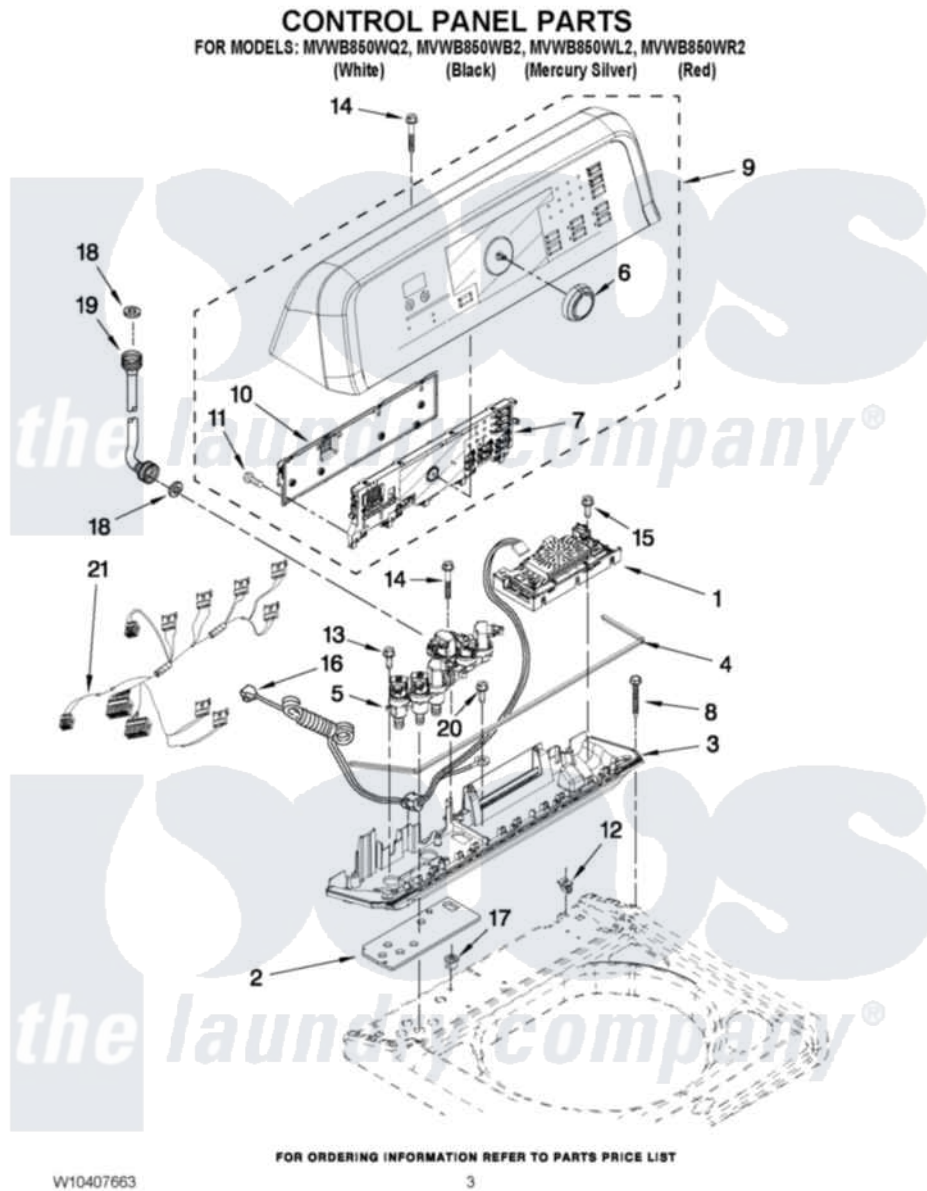

Maytag MVWB850WR2 02 - CONTROL PANEL PARTS

Maytag [Residential Maytag MVWB850WR2 Washer Parts](#) Parts Diagram 02 - CONTROL PANEL PARTS
 Click on the part number to view part

Item	Original Part Number	Replaced By	Status	Part Description
1	W10372193			Control Unit Assembly, Machine And Motor
2	W10141695		Not Available	Gasket, Valve Tray
3	W10110213			Tray Assembly, Console
"	W10110304			Tray Assembly, Console
"	W10110846			Tray Assembly, Console
4	W10141693		Not Available	Gasket, Console/Tray
5	W10326918			Valve, Log Assembly
6	W10051126			Knob Assembly
7	W10338070			User Interface
8	W10004990			Screw, 6-20 X 1.2
9	W10385605			Console
"	W10385608			Console
"	W10385606			Console
"	W10385607			Console
10	W10051124			Cover, Rear
11	W10003770			Screw, 6-19 X 1/2

12	W10022060		Nut, Push-In
13	W10052600		Screw, 8-18 X 3/4
14	8565324		Screw, 10-16 X 1.75
15	8281136		Screw, 10-16 X 3/4
16	W10299984		Cord Assembly, Power
17	98460		Nut, Push-In
18	W10242307	16123	Washer Inlet-Hose Miscellaneous Parts Must be Ordered Separately.
19	W10194208	89503	Hose-Inlet
"	8571378	89503	Hose-Inlet
20	3351614		Screw, Gearcase Cover Mounting
21	W10328042		Upper Harness