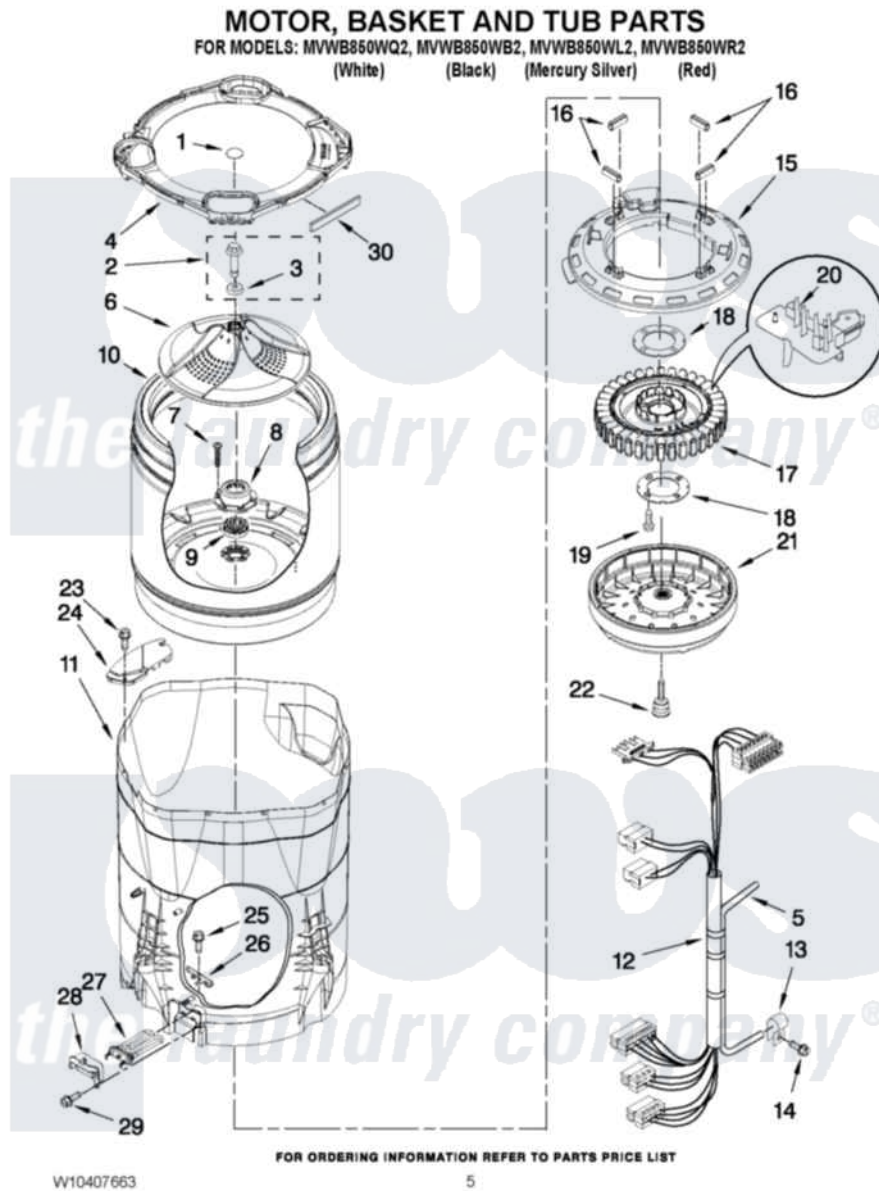

# Maytag MVWB850WR2 03 - MOTOR, BASKET AND TUB PARTS

Maytag [Residential Maytag MVWB850WR2 Washer Parts](#) Parts Diagram 03 - MOTOR, BASKET AND TUB PARTS  
 Click on the part number to view part

Item	Original Part Number	Replaced By	Status	Part Description
1	<a href="#">W10149460</a>			Cap, Impeller
2	<a href="#">W10076270</a>			Screw And Washer Assembly
3	<a href="#">W10076260</a>			Washer
4	<a href="#">W10251271</a>			Tub Ring
5	8572540	<a href="#">353244</a>		Hose, Pressure Switch
6	<a href="#">W10141017</a>			Impeller
7	<a href="#">8533953</a>			Screw, 8-16 X 1.000
8	W10118114	<a href="#">280145</a>		Hub
9	8545953	<a href="#">280145</a>		Hub
10	<a href="#">W10321442</a>			Basket Assembly
11	W10157673	<a href="#">W10193887</a>		Tub-Outer
12	<a href="#">W10300443</a>			Harness, Lower
13	<a href="#">W10005430</a>			Clamp, Pressure Hose Retainer
14	<a href="#">8533957</a>			Screw, 10-16 X 1/2
15	<a href="#">W10137698</a>			Shield, Drive Motor
16	8565172	<a href="#">280142</a>		Tube

17	8565170	<a href="#">W10419333</a>	Stator, Motor
18	<a href="#">8557836</a>		Plate, Stator
19	<a href="#">8534042</a>		Screw, 1/4-20 X .968
20	<a href="#">W10178988</a>		Rps Assembly
21	8565177	<a href="#">280146</a>	Rotor
22	N/P	Not Available	BOLT, ROTOR ASSEMBLY NON-SERVICEABLE (SUPPLIED W/ROTOR)
23	<a href="#">8533928</a>		Screw, 8-18 X 3/4
24	<a href="#">W10222008</a>		Filter, Dual Pump Hood
25	<a href="#">W10119266</a>		Screw, 8-18 X 3/4
26	<a href="#">W10134571</a>		Clip, Tub Heater
27	W10121071	<a href="#">W10325894</a>	Heater, Tub
28	<a href="#">W10297450</a>		Cover, Tub Heater
29	8533943	<a href="#">W10109200</a>	Screw, Baffle Mounting
30	<a href="#">W10205824</a>		Absorber, Impact