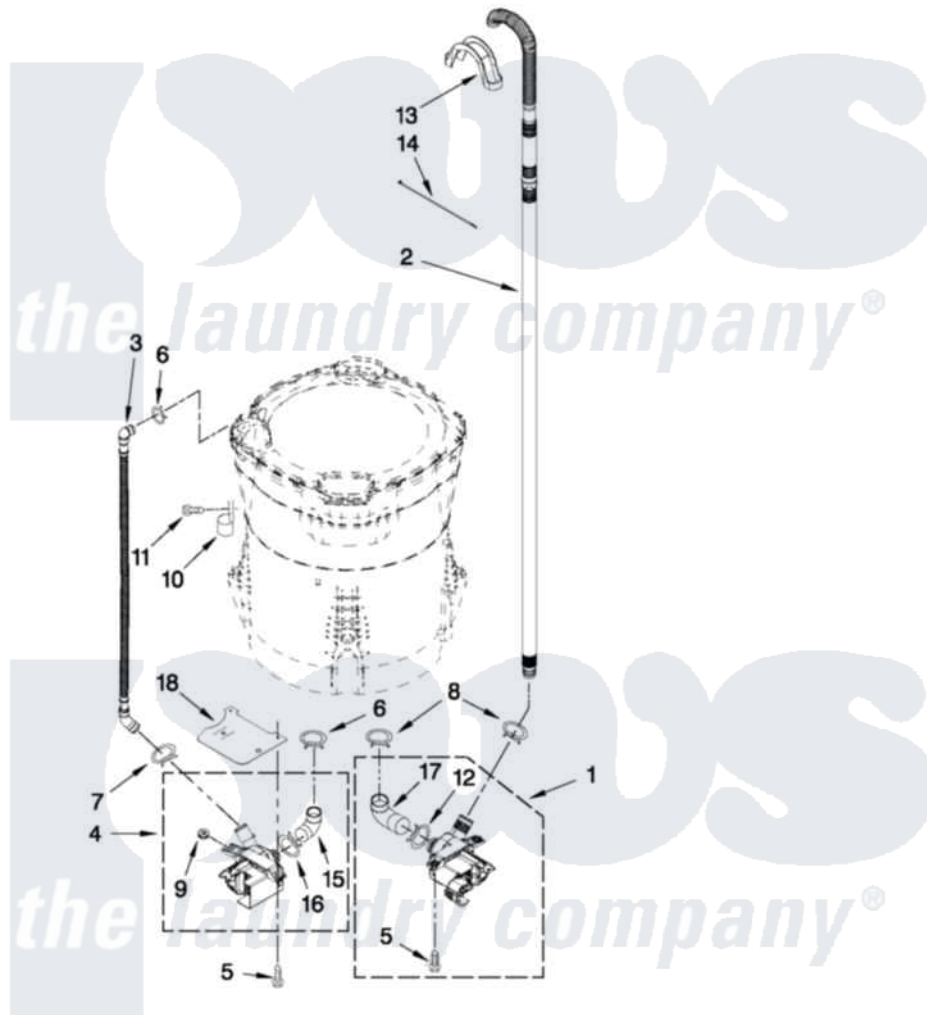

Maytag MVWB850WR2 04 - PUMP PARTS

PUMP PARTS

FOR MODELS: MVWB850WQ2, MVWB850WB2, MVWB850WL2, MVWB850WR2
(White) (Black) (Mercury Silver) (Red)

FOR ORDERING INFORMATION REFER TO PARTS PRICE LIST

W10407663

7

Maytag [Residential Maytag MVWB850WR2 Washer Parts](#) Parts Diagram 04 - PUMP PARTS
Click on the part number to view part

Item	Original Part Number	Replaced By	Status	Part Description
1	W10281682	W10217134		Pump-Water
2	W10236686			Hose, Drain
3	8543774			Hose, Recirc
4	W10049400	W10233462		Pump-Water
5	W10004910			Screw, 12-16 X 1-1/4
6	370449	285655		Clamp, Hose
7	8269146			Clamp, Hose
8	8317496	285655		Clamp, Hose
9	8182771	280155		Grommet
10	8534021			Clamp, Recirc Hose Retainer
11	8533943	W10109200		Screw, Baffle Mounting
12	8182768	285655		Clamp, Hose
13	8576642			Retainer, Drain Hose
14	W10339879			Tie, Cable
15	8182769			Hose, Recirc Pump
16	8182770	3367052		Clamp, Hose