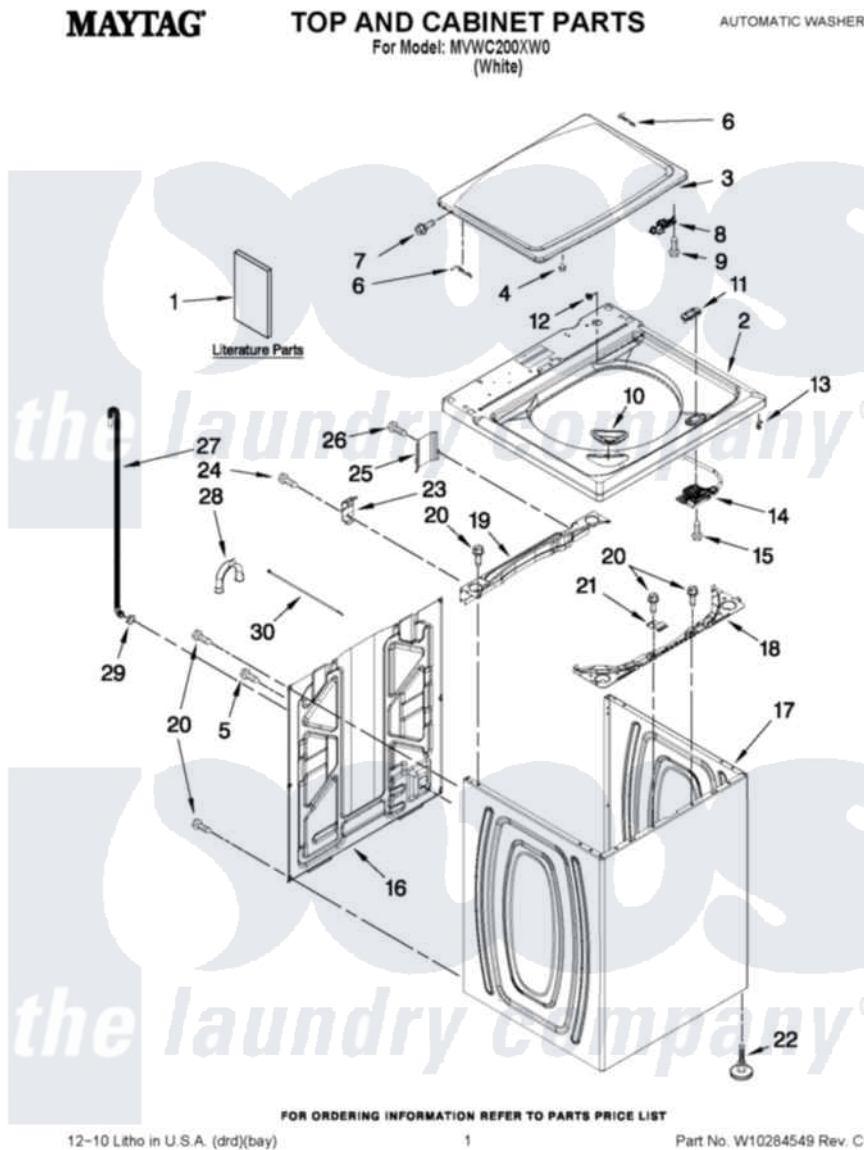

# Maytag MVWC200XW0 01 - TOP AND CABINET PARTS

Maytag Residential Maytag MVWC200XW0 Washer Parts Parts Diagram 01 - TOP AND CABINET PARTS  
Click on the part number to view part

Item	Original Part Number	Replaced By	Status	Part Description
1	<a href="#">W10240509</a>			Installation Instructions
"	W10280548		Not Available	USE & CARE GUIDE
"	W10280489		Not Available	INSTALLATION (TECH SHEET)
"	W10062940		Not Available	ENERGY GUIDE
2	<a href="#">W10251325</a>			Top
3	<a href="#">W10338623</a>			Lid
4	<a href="#">9724509</a>			Bumper, Lid
5	<a href="#">9740848</a>			Screw, Mixing Valve Mounting
6	<a href="#">91770</a>			Hinge, Lid
7	W10119872	<a href="#">W10119828</a>		Screw, Lid Hinge Mounting
8	<a href="#">W10240513</a>			Strike, Lid Lock
9	<a href="#">W10273971</a>			Screw, 6-19 X 1/2
10	<a href="#">W10192089</a>			Dispenser, Bleach
11	W10240511	<a href="#">W10392041</a>		Bezel, Lid Lock
12	<a href="#">21258</a>			Bearing, Lid Hinge
13	<a href="#">90016</a>			Clip, Pressure Switch Hose

14	W10238287	<a href="#">W10404050</a>	Latch
15	<a href="#">8281163</a>		Screw, Dispenser Housing Mounting
16	<a href="#">W10250884</a>		Panel Rear
17	W10251994	<a href="#">W10338650</a>	Cabinet
18	<a href="#">W10215098</a>		Brace, Cabinet Top Front
19	<a href="#">W10215099</a>		Brace, Cabinet Top Rear
20	1157158	<a href="#">489069</a>	Xxscrew, 10-12 X 1/2
21	<a href="#">W10248088</a>		Lock, Top
22	W10335586	<a href="#">W10397767</a>	Foot Assembly, Leveling
23	<a href="#">W10215102</a>		Hinge, Top
24	W10142728	<a href="#">3370225</a>	Screw
25	<a href="#">W10215139</a>		Cover, Harness
26	<a href="#">3400076</a>		Screw, Bracket Mounting
27	<a href="#">W10221546</a>		Hose, Outer Drain Assembly
28	<a href="#">W10280024</a>		U-Bend, Drain Hose
29	<a href="#">356138</a>		Clamp, Hose
30	<a href="#">W10339879</a>		Tie, Cable