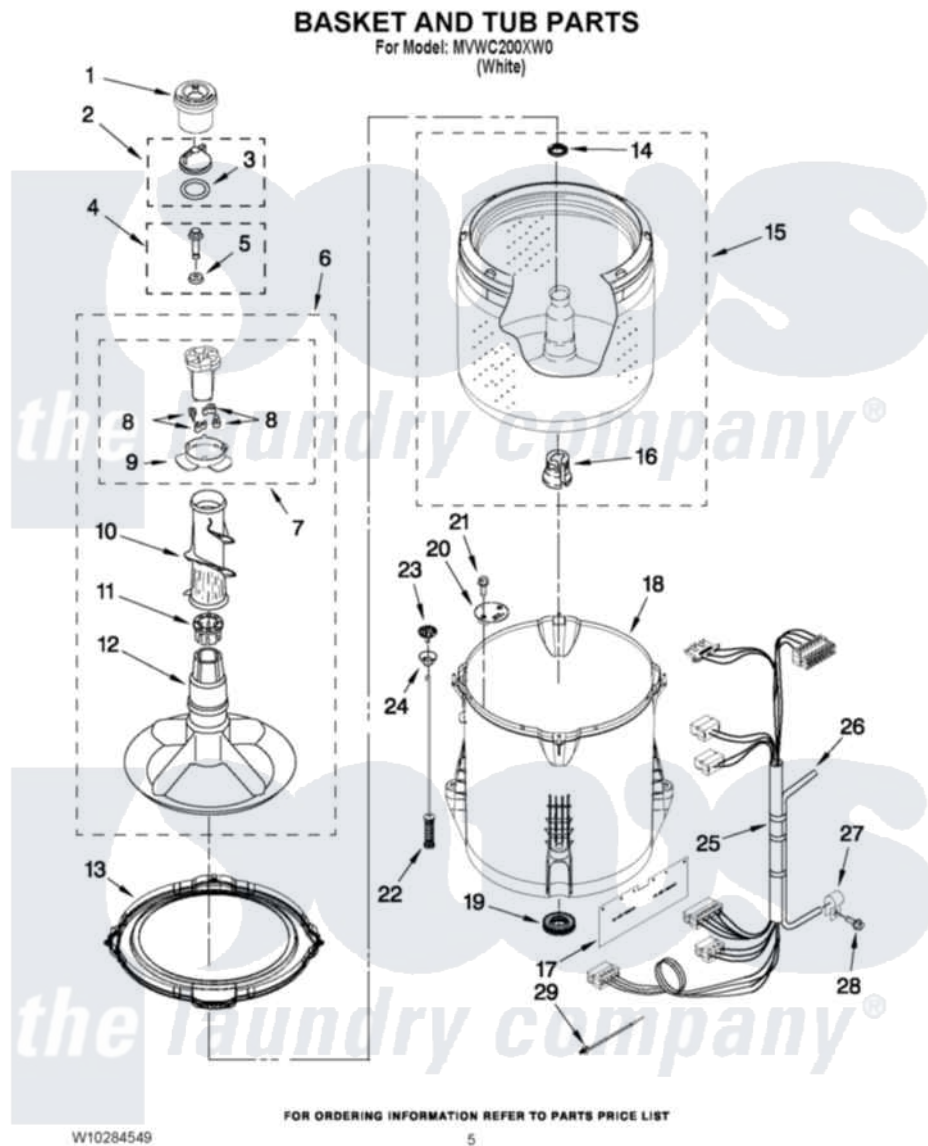

Maytag MVWC200XW0 03 - BASKET AND TUB PARTS

Maytag Residential Maytag MVWC200XW0 Washer Parts Parts Diagram 03 - BASKET AND TUB PARTS
Click on the part number to view part

Item	Original Part Number	Replaced By	Status	Part Description
1	8575076	8575076A		Dispenser
2	3354733	W10074580		Cap, Barrier
3	W10072840			Fabric Softener
4	W10003790			Screw And Washer
5	3949550			Washer
6	3348117	285565		Agitator
7	3363663	285811		Cam-Agitator
8	3366877	80040		Dog-Agitator
9	3363661			Bearing, Driven Cam
10	3348752			Mover, Clothes
11	3350389	285587		Washer
12	3347288			Agitator
13	W10215107			Ring-Tub
14	21366			Nut, Spanner
15	W10238308	W10349185		Basket
16	389140			Tub Block, Basket Drive

17	W10339098		Shield, Splash
18	W10238320	W10371566	Tub-Outer
19	W10006371	W10324647	Seal-Tub
20	W10215093		Filter, Drain Pump
21	8533928		Screw, 8-18 X 3/4
22	W10257087	W10349193	Suspension
23	W10215136	W10440729	Suspension
24	W10256551	W10440729	Suspension
25	W10268820	W10297445	Harness, Lower
26	W10297438	353244	Hose, Pressure Switch
27	W10005430		Clamp, Pressure Hose Retainer
28	8533943	W10109200	Screw, Baffle Mounting
29	W10298887		Cable Tie